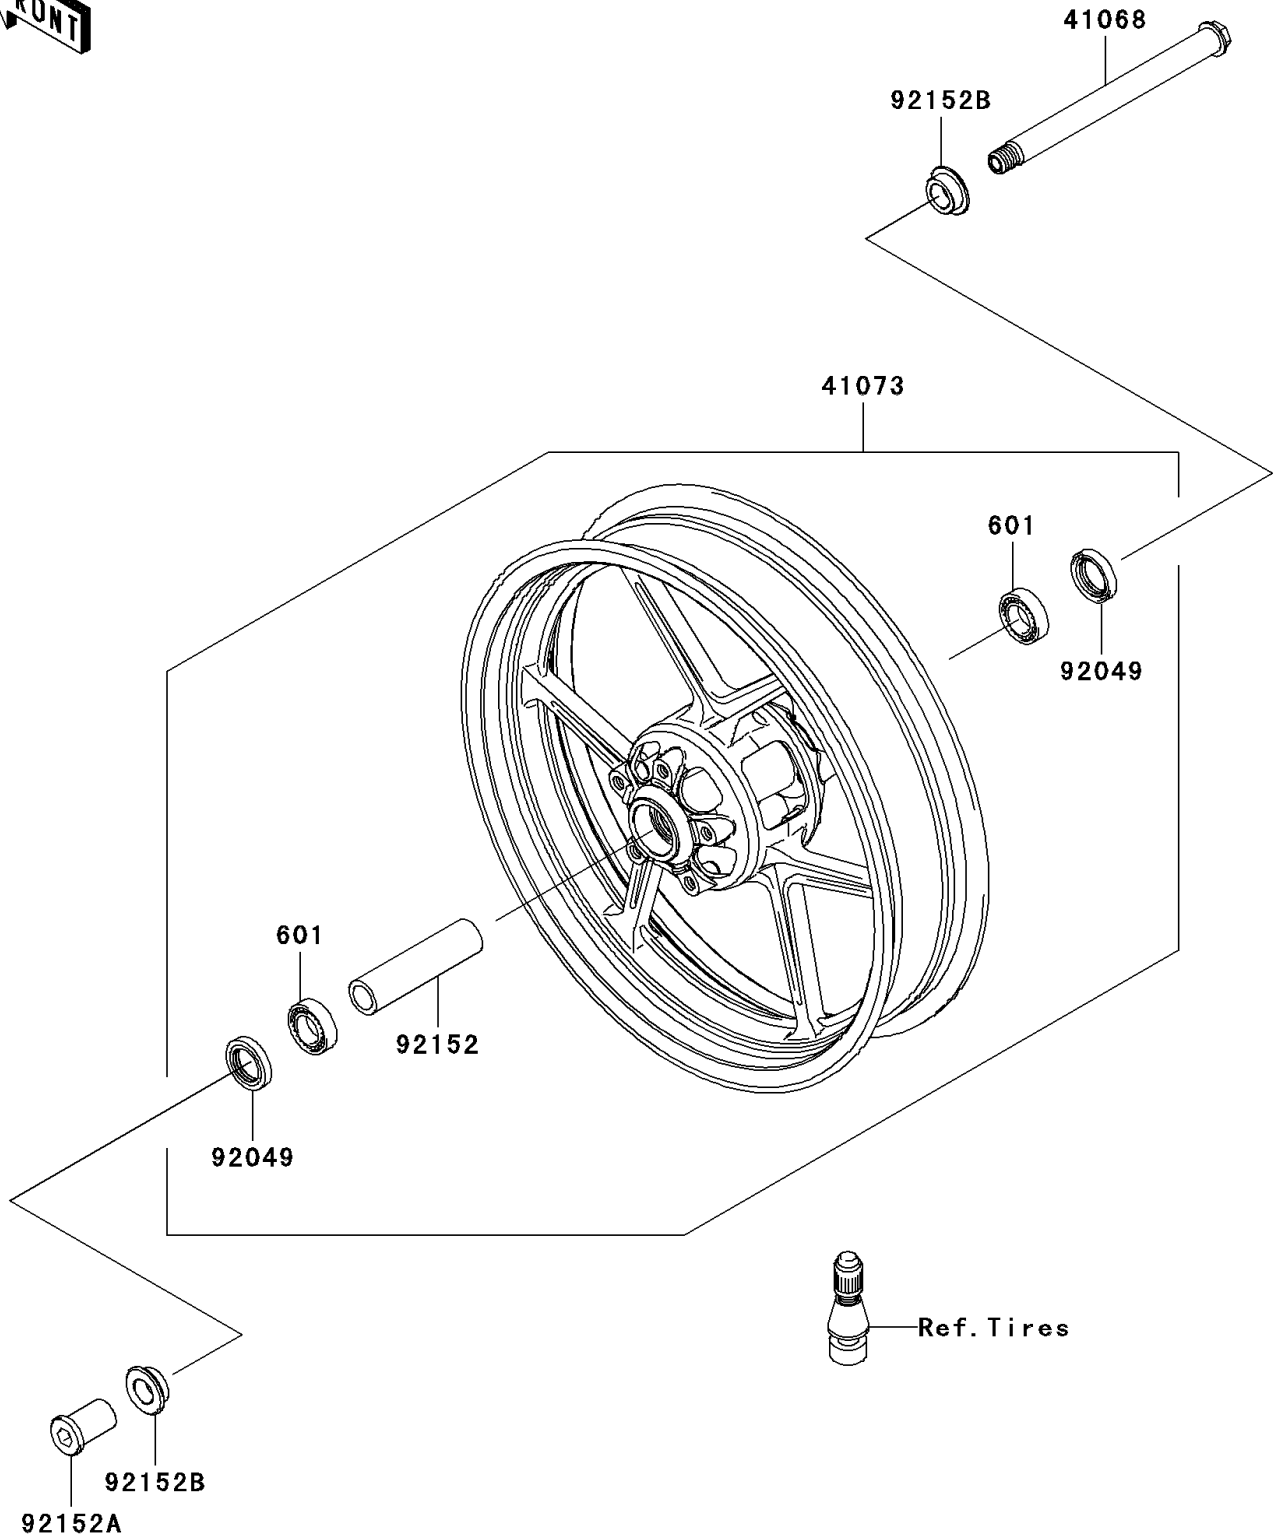

2005 Ninja® ZX™-10R PARTS DIAGRAM

Front Wheel

F2230

2005 Ninja® ZX™ -10R PARTS LIST

Front Wheel

ITEM NAME	PART NUMBER	QUANTITY
BEARING-BALL,#6004UUC3 (Ref # 601)	601B6004UU	2
AXLE,FR (Ref # 41068)	41068-0011	1
WHEEL-ASSY,FR,BLACK (Ref # 41073)	41073-0048-R2	1
SEAL-OIL,BJN30427-C3 (Ref # 92049)	92049-1057	2
COLLAR,FR HUB,L=115 (Ref # 92152)	92152-0087	1
COLLAR,FR AXLE,LH,L=43.5 (Ref # 92152A)	92152-0090	1
COLLAR,FR AXLE,L=13 (Ref # 92152B)	92152-0210	2