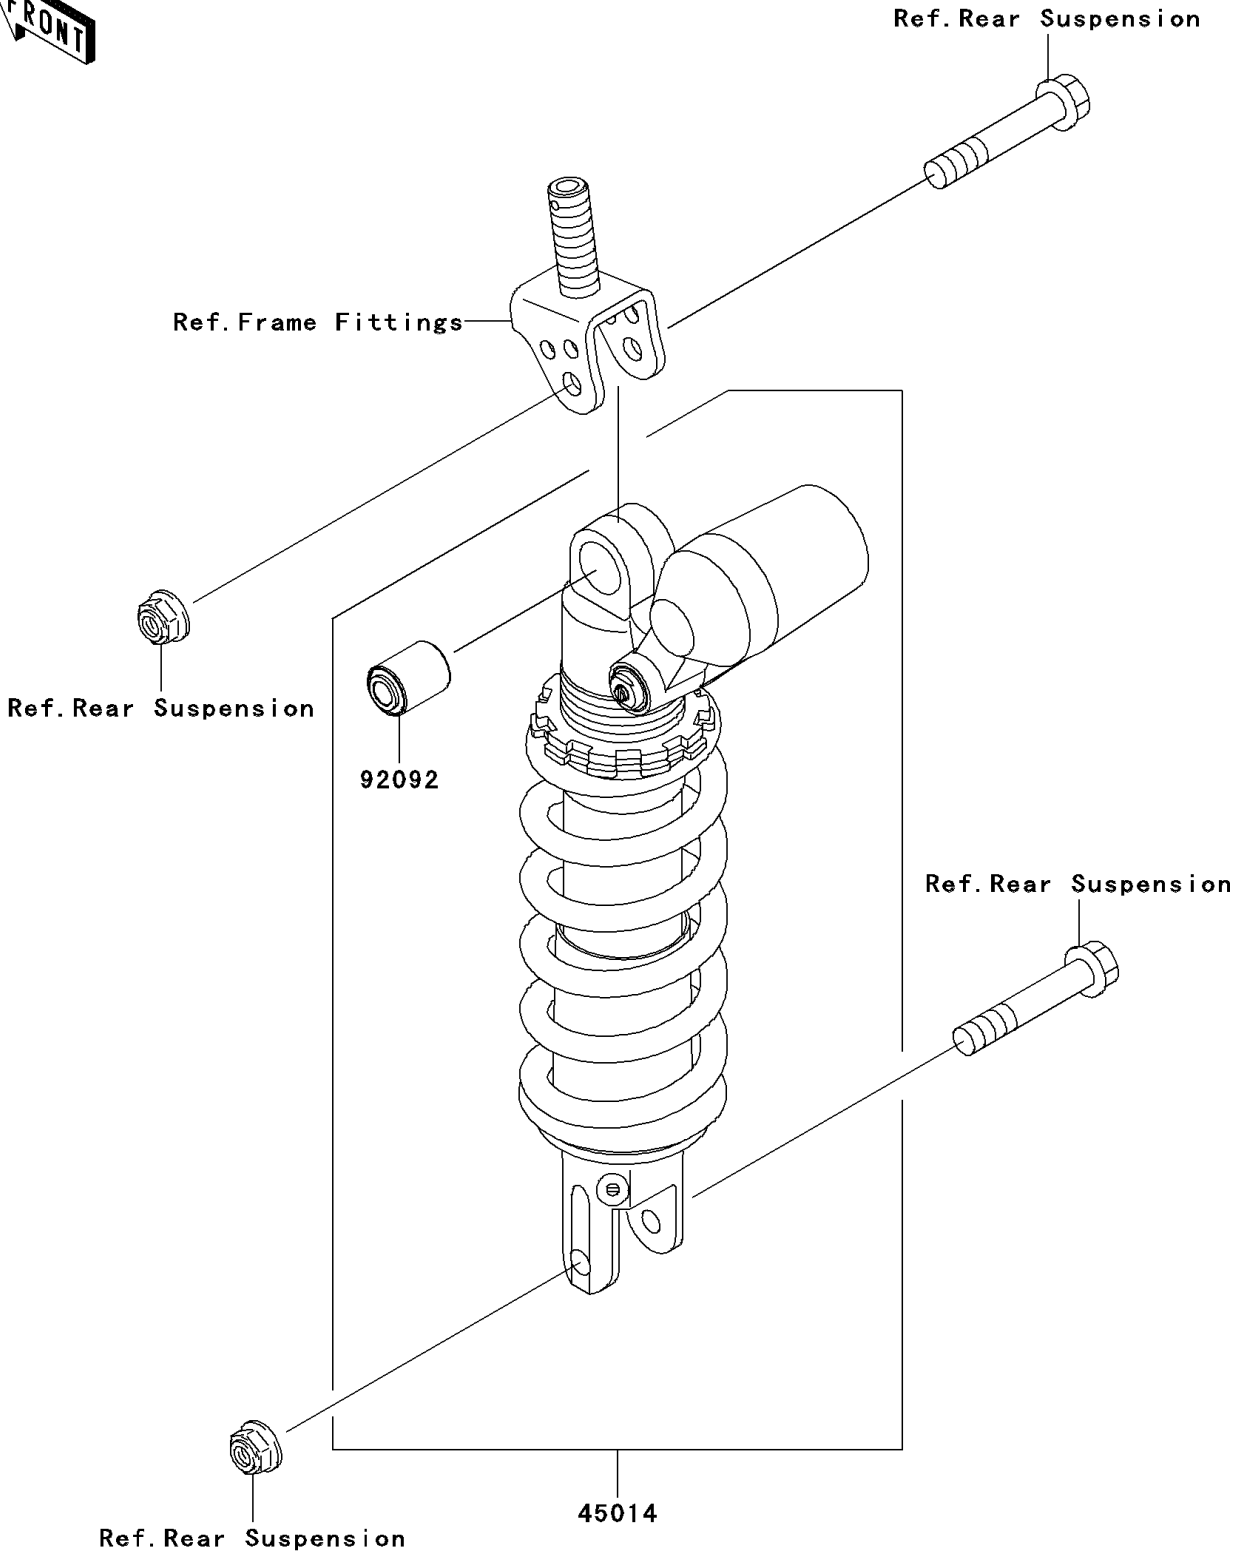

2005 Ninja® ZX™-10R PARTS DIAGRAM

Shock Absorber(s)

F2280

2005 Ninja® ZX™ -10R PARTS LIST

Shock Absorber(s)

ITEM NAME	PART NUMBER	QUANTITY
SHOCKABSORBER (Ref # 45014)	45014-0092	1
BUSHING-RUBBER (Ref # 92092)	92092-0003	1