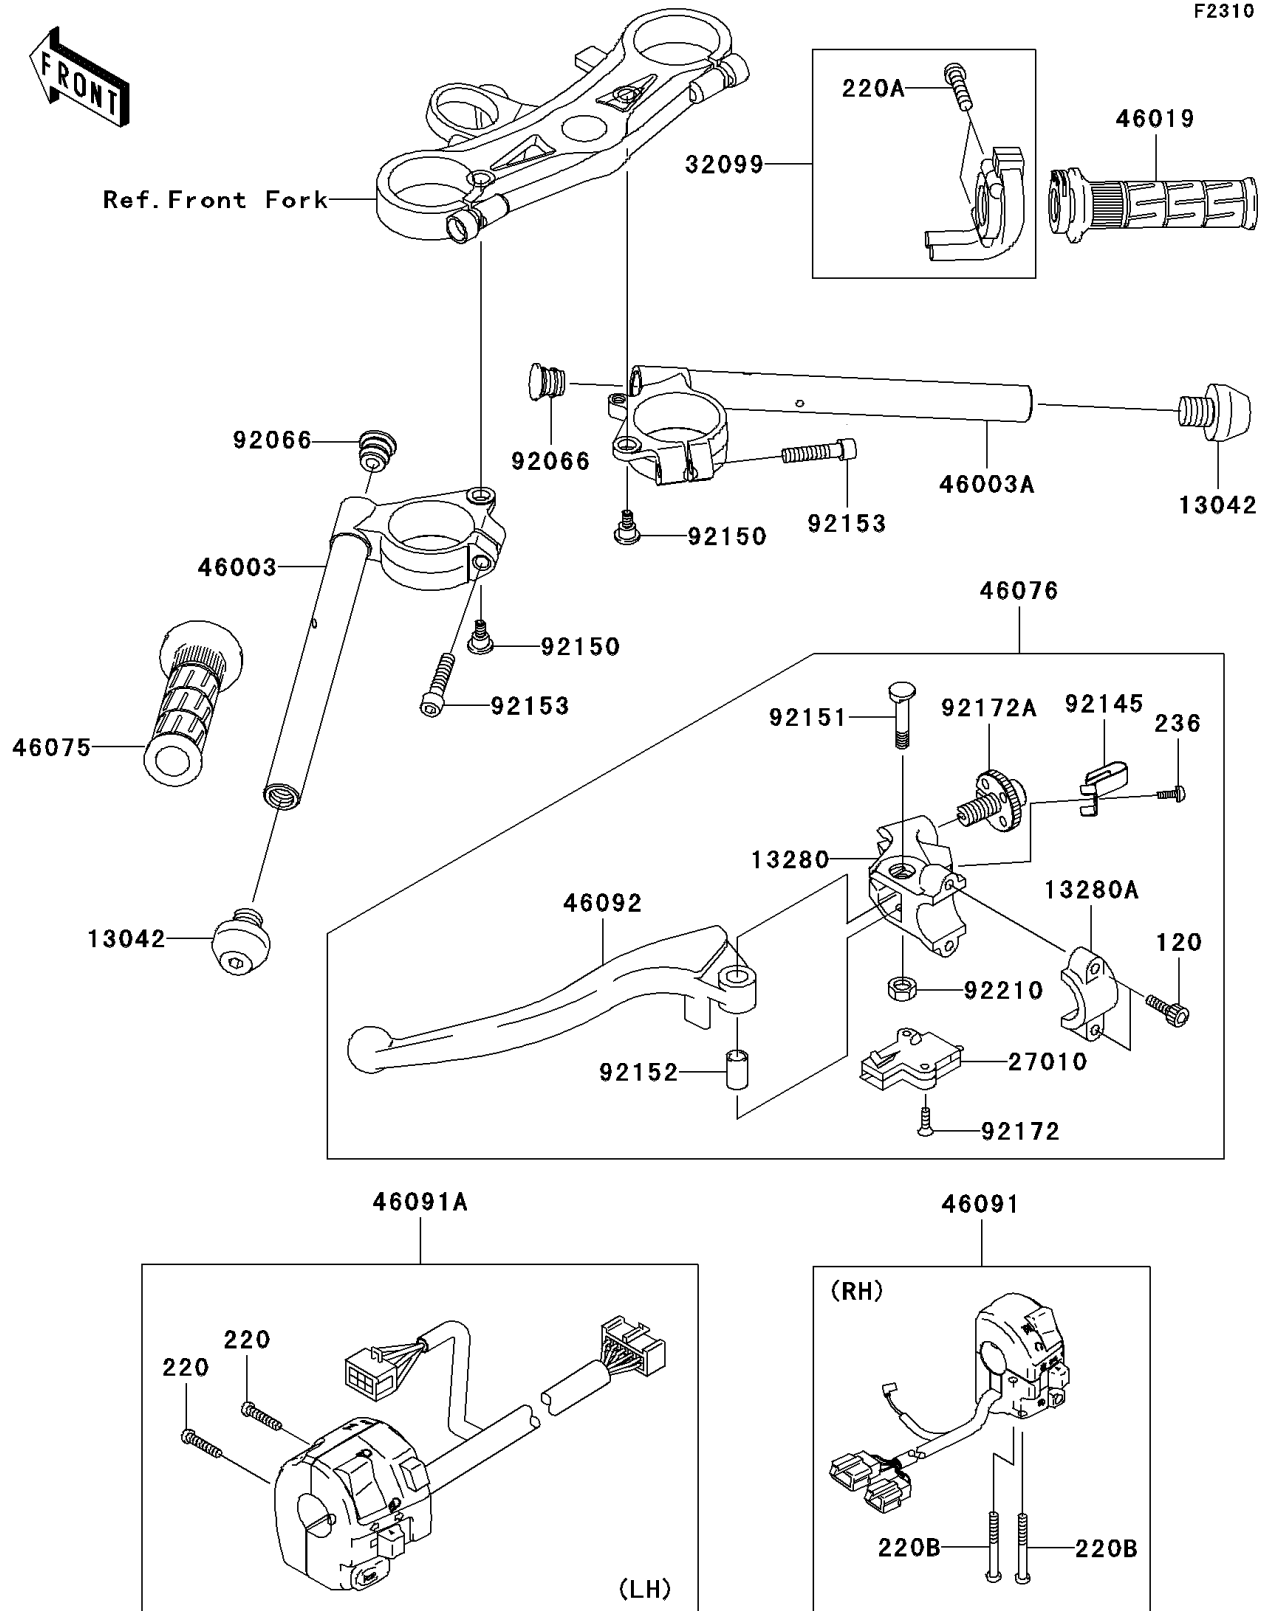

2005 Ninja® ZX™-10R PARTS DIAGRAM

Handlebar

2005 Ninja® ZX™-10R PARTS LIST

Handlebar

ITEM NAME	PART NUMBER	QUANTITY
BOLT-SOCKET (Ref # 120)	120S0620	2
SCREW-PAN-CROS (Ref # 220)	220C0525	2
SCREW-PAN-CROS (Ref # 220A)	220C0535	2
SCREW-PAN-CROS (Ref # 220B)	220C0545	2
SCREW-PAN-WSP-CROS,4X10 (Ref # 236)	236C0410	1
WEIGHT,HANDLE (Ref # 13042)	13042-0010	2
HOLDER,CLUTCH LEVER (Ref # 13280)	13280-0034	1
HOLDER,CLUTCH LEVER (Ref # 13280A)	13280-0035	1
SWITCH,CLUTCH (Ref # 27010)	27010-1492	1
CASE,THROTTLE CABLE (Ref # 32099)	32099-1193	1
HANDLE,LH (Ref # 46003)	46003-0045	1
HANDLE,RH (Ref # 46003A)	46003-0046	1
GRIP-ASSY,THROTTLE (Ref # 46019)	46019-0001	1
GRIP,LH (Ref # 46075)	46075-1144	1
LEVER-ASSY-GRIP,CLUTCH (Ref # 46076)	46076-0012	1
HOUSING-ASSY-CONTROL,RH (Ref # 46091)	46091-0040	1
HOUSING-ASSY-CONTROL,LH (Ref # 46091A)	46091-0044	1
LEVER-GRIP,CLUTCH (Ref # 46092)	46092-0006	1
PLUG (Ref # 92066)	92066-1550	2
SPRING (Ref # 92145)	92145-1286	1
BOLT,6MM (Ref # 92150)	92150-1090	2
BOLT (Ref # 92151)	92151-1523	1
COLLAR (Ref # 92152)	92152-0103	1
BOLT,SOCKET,8X35 (Ref # 92153)	92153-1228	2
SCREW,3X16 (Ref # 92172)	92172-0183	2
SCREW,ADJUST NUT (Ref # 92172A)	92172-1060	1
NUT,LOCK,6MM (Ref # 92210)	92210-0006	1