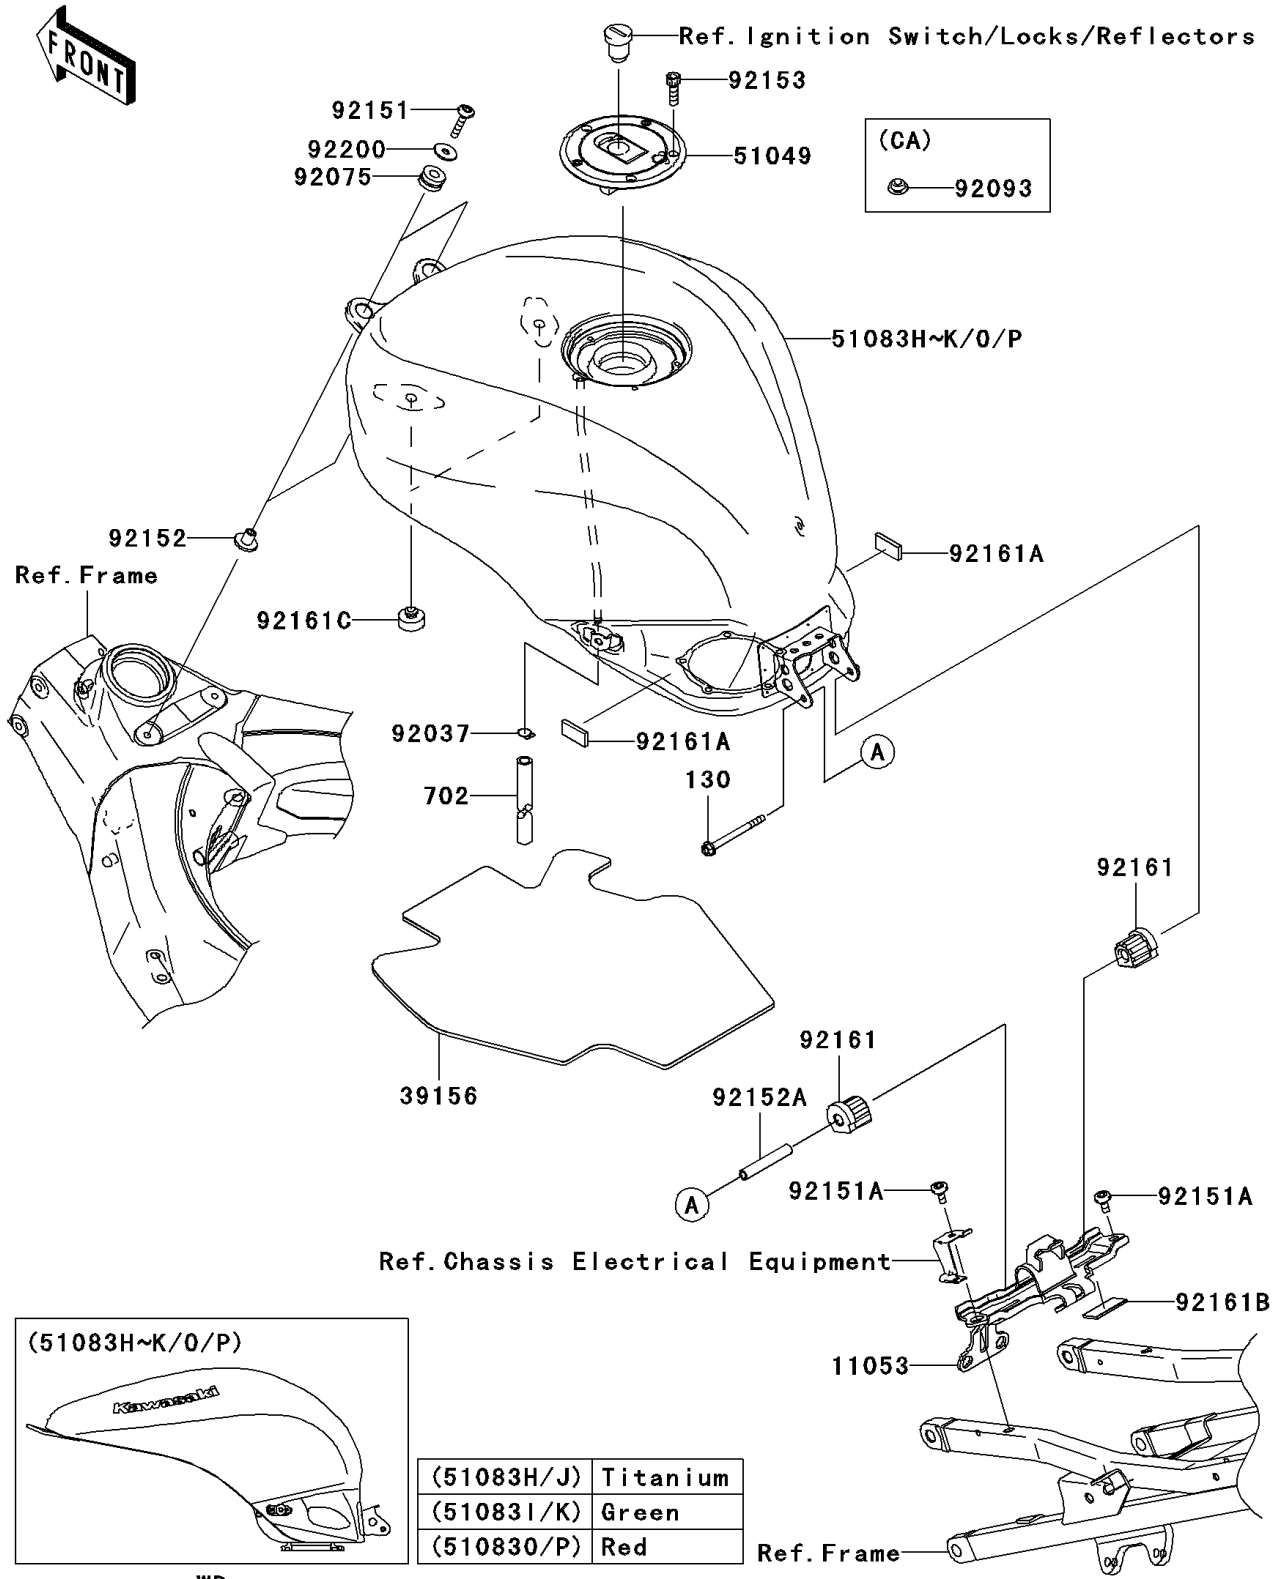

2005 Ninja® ZX™-10R PARTS DIAGRAM

Fuel Tank

F2410

2005 Ninja® ZX™-10R PARTS LIST

Fuel Tank

ITEM NAME	PART NUMBER	QUANTITY
BRACKET,FUEL TANK,RR (Ref # 11053)	11053-0934	1
PAD,FUEL TANK (Ref # 39156)	39156-0062	1
CAP-TANK,FUEL (Ref # 51049)	51049-0008	1
CLAMP,TUBE (Ref # 92037)	92037-010	1
DAMPER,RUBBER (Ref # 92075)	92075-1123	2
BOLT,SOCKET,6X25 (Ref # 92151)	92151-1611	2
BOLT,SOCKET,6X14 (Ref # 92151A)	92151-1654	2
BOLT-FLANGED (Ref # 130)	130L0670	1
TUBE-RUBBER,6X9X750 (Ref # 702)	702A06750	1
COLLAR (Ref # 92152)	92152-0091	2
COLLAR,6.8X10X60 (Ref # 92152A)	92152-1182	1
BOLT,SOCKET,5X16 (Ref # 92153)	92153-0492	3
DAMPER,FUEL TANK (Ref # 92161)	92161-0175	2
DAMPER (Ref # 92161A)	92161-0178	2
DAMPER,FUEL TANK BRACKET (Ref # 92161B)	92161-0208	1
DAMPER (Ref # 92161C)	92161-1065	2
WASHER,6.5X22X1.6 (Ref # 92200)	92200-1087	2
TANK-COMP-FUEL,TITANIUM (Ref # 51083H)	51083-5414-725	1
TANK-COMP-FUEL,L.GREEN (Ref # 51083I)	51083-5414-777	1
TANK-COMP-FUEL,TITANIUM (Ref # 51083J)	51083-5415-725	1
TANK-COMP-FUEL,L.GREEN (Ref # 51083K)	51083-5415-777	1
TANK-COMP-FUEL,P.M.RED (Ref # 51083O)	51083-5422-724	1
TANK-COMP-FUEL,P.M.RED (Ref # 51083P)	51083-5423-724	1
SEAL,FUEL TANK CAP (Ref # 92093)	92093-1030	1