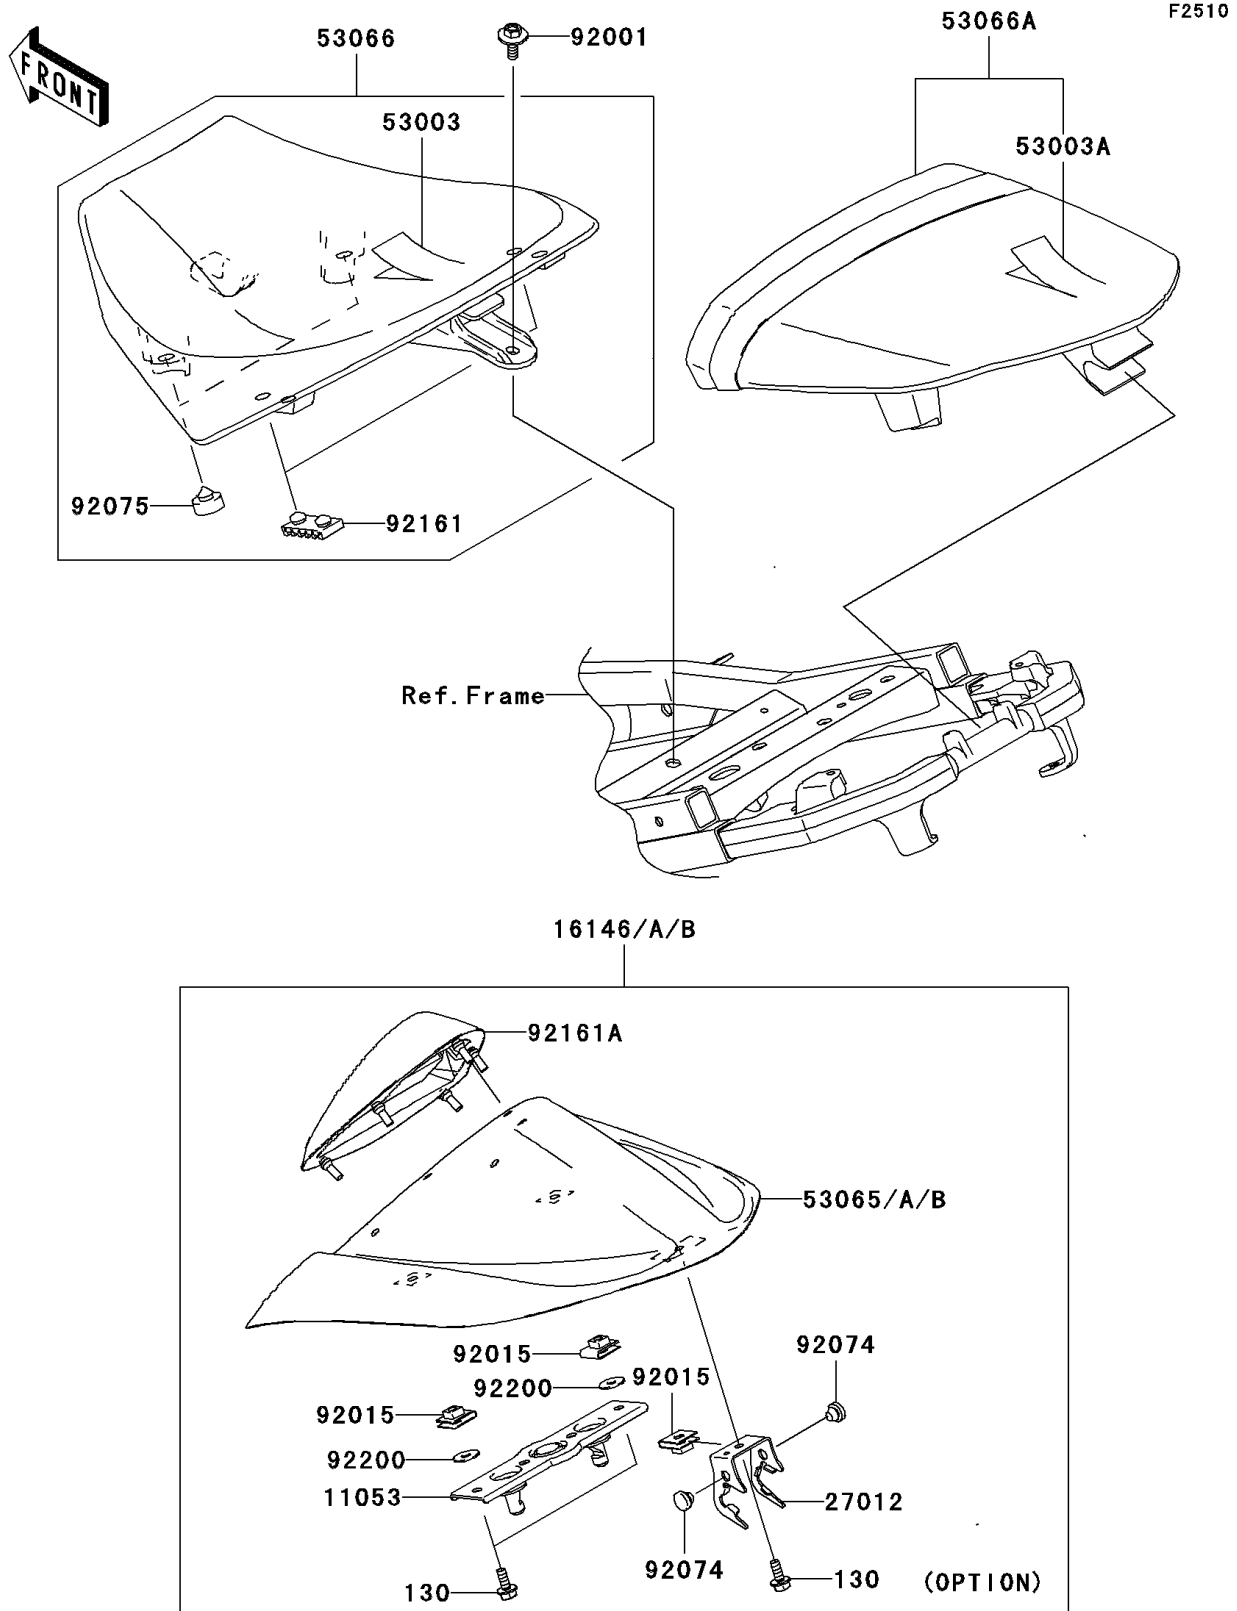

2005 Ninja® ZX™-10R PARTS DIAGRAM

Seat

2005 Ninja® ZX™-10R PARTS LIST

Seat

ITEM NAME	PART NUMBER	QUANTITY
BOLT-FLANGED (Ref # 130)	130L0616	3
BRACKET (Ref # 11053)	11053-0386	1
COVER-ASSY,SINGLE SEAT,P.M.RED (Ref # 16146)	16146-0022-724	1
COVER-ASSY,SINGLE SEAT,TITAN (Ref # 16146A)	16146-0022-725	1
COVER-ASSY,SINGLE SEAT,L.GREEN (Ref # 16146B)	16146-0022-777	1
HOOK,SEAT COVER (Ref # 27012)	27012-0047	1
LEATHER,FRONT SEAT,BLACK (Ref # 53003)	53003-0008-MA	1
LEATHER,REAR SEAT,BLACK (Ref # 53003A)	53003-0009-MA	1
COVER SEAT,P.M.RED (Ref # 53065)	53065-0002-724	1
COVER SEAT,TITANIUM (Ref # 53065A)	53065-0002-725	1
COVER SEAT,L.GREEN (Ref # 53065B)	53065-0002-777	1
SEAT-ASSY,FR,BLACK (Ref # 53066)	53066-0046-MA	1
SEAT-ASSY,RR,W/BAND,BLACK (Ref # 53066A)	53066-0047-MA	1
BOLT,6X20 (Ref # 92001)	92001-1826	1
NUT,CLAMP,6MM (Ref # 92015)	92015-1531	3
PLUG,7X2 (Ref # 92074)	92074-028	2
DAMPER (Ref # 92075)	92075-1927	2
DAMPER,SEAT (Ref # 92161)	92161-0149	2
DAMPER,SINGLE SEAT COVER (Ref # 92161A)	92161-0171	1
WASHER (Ref # 92200)	92200-0078	2