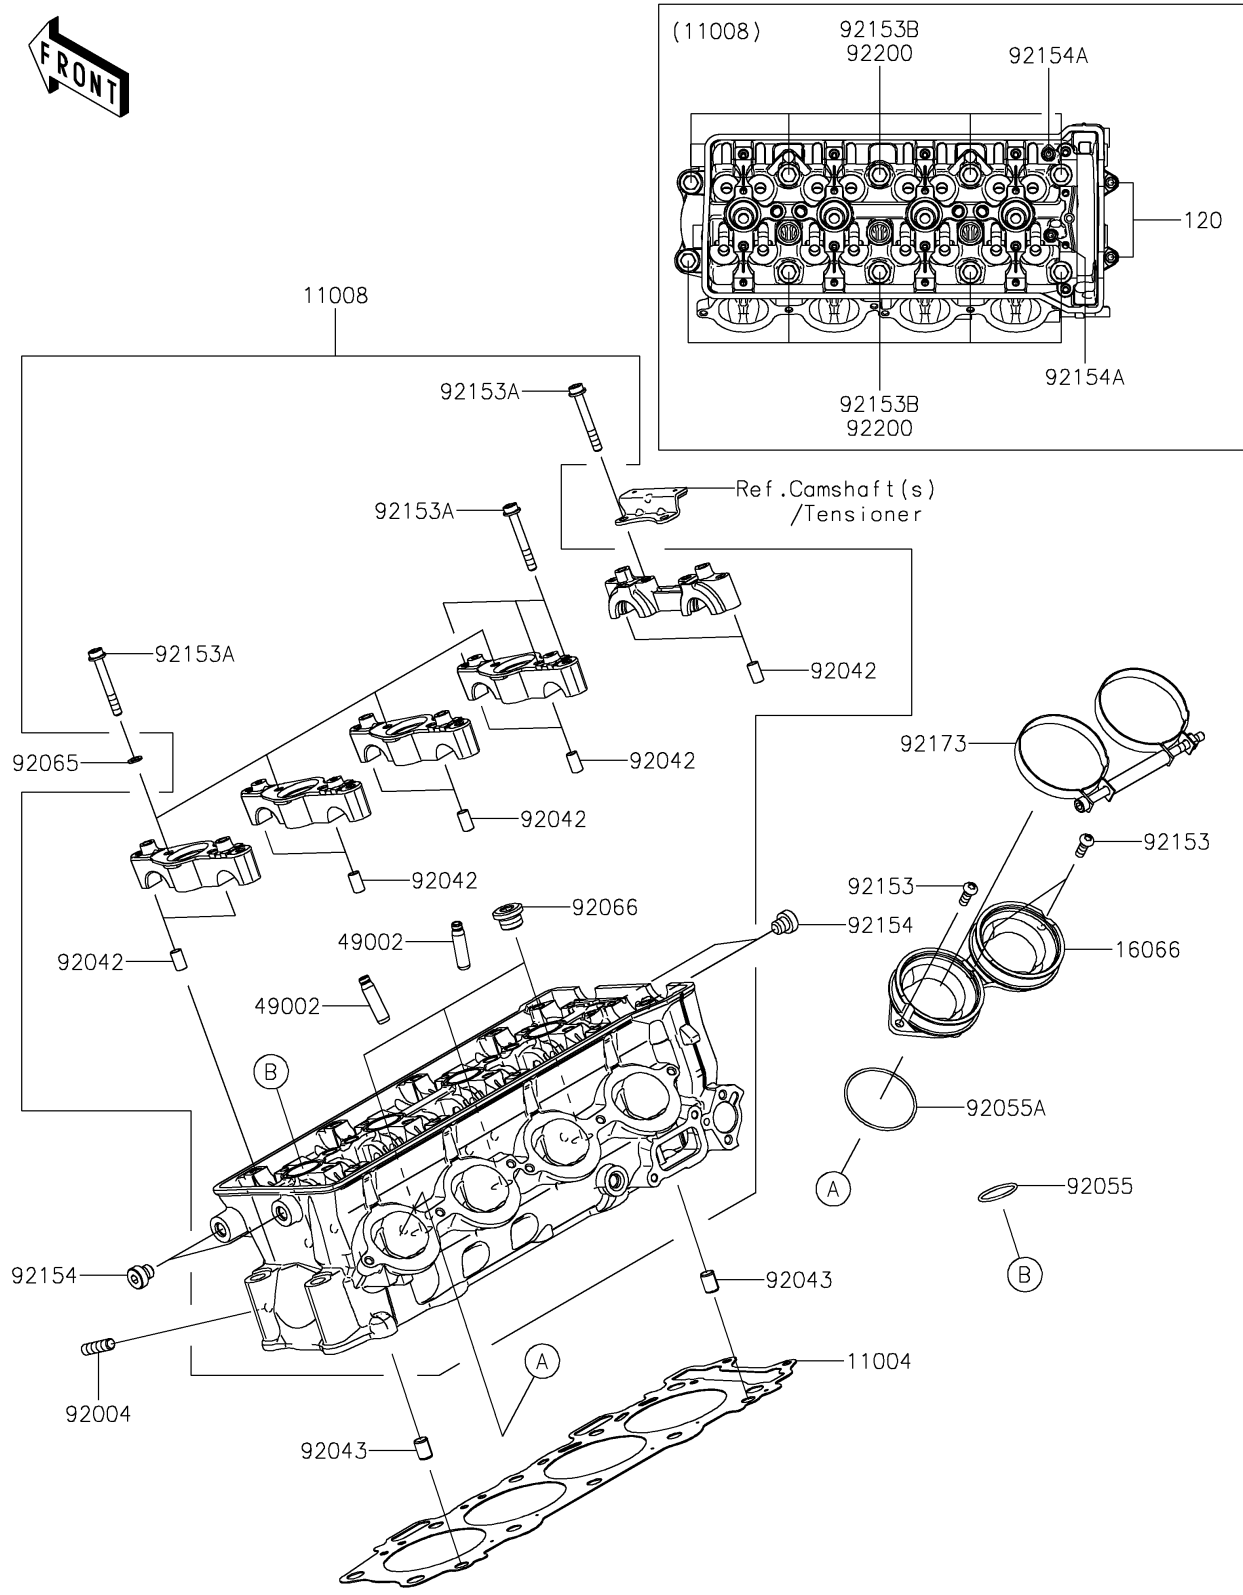

2024 NINJA® ZX™ -10R ABS PARTS DIAGRAM

Cylinder Head

E1111

2024 NINJA® ZX™ -10R ABS PARTS LIST

Cylinder Head

ITEM NAME	PART NUMBER	QUANTITY
GASKET-HEAD (Ref # 11004)	11004-0779	1
HEAD-COMP-CYLINDER (Ref # 11008)	11008-1443	1
HOLDER-THROTTLE BODY (Ref # 16066)	16066-0013	2
GUIDE-VALVE (Ref # 49002)	49002-0009	16
STUD,8X18 (Ref # 92004)	92004-0049	8
PIN,DOWEL,6.3X8X14 (Ref # 92042)	92042-007	10
PIN,8.2X10X14 (Ref # 92043)	92043-1264	2
RING-O,25.5X2 (Ref # 92055)	92055-0074	4
RING-O,50X1.9 (Ref # 92055A)	92055-0914	4
GASKET (Ref # 92065)	92065-096	4
PLUG,16X10 (Ref # 92066)	92066-0129	3
BOLT,TORX,6X18 (Ref # 92153)	92153-0454	6
BOLT,SOCKET,6X45 (Ref # 92153A)	92153-0656	20
BOLT,FLANGED,10X90 (Ref # 92153B)	92153-1044	10
BOLT,SOCKET,10X10 (Ref # 92154)	92154-3844	4
BOLT,SOCKET,5X14 (Ref # 92154A)	92154-3846	2
CLAMP (Ref # 92173)	92173-0222	2
WASHER,10.5X19X2.3 (Ref # 92200)	92200-0114	10
BOLT-SOCKET,6X30 (Ref # 120)	120CD0630	2