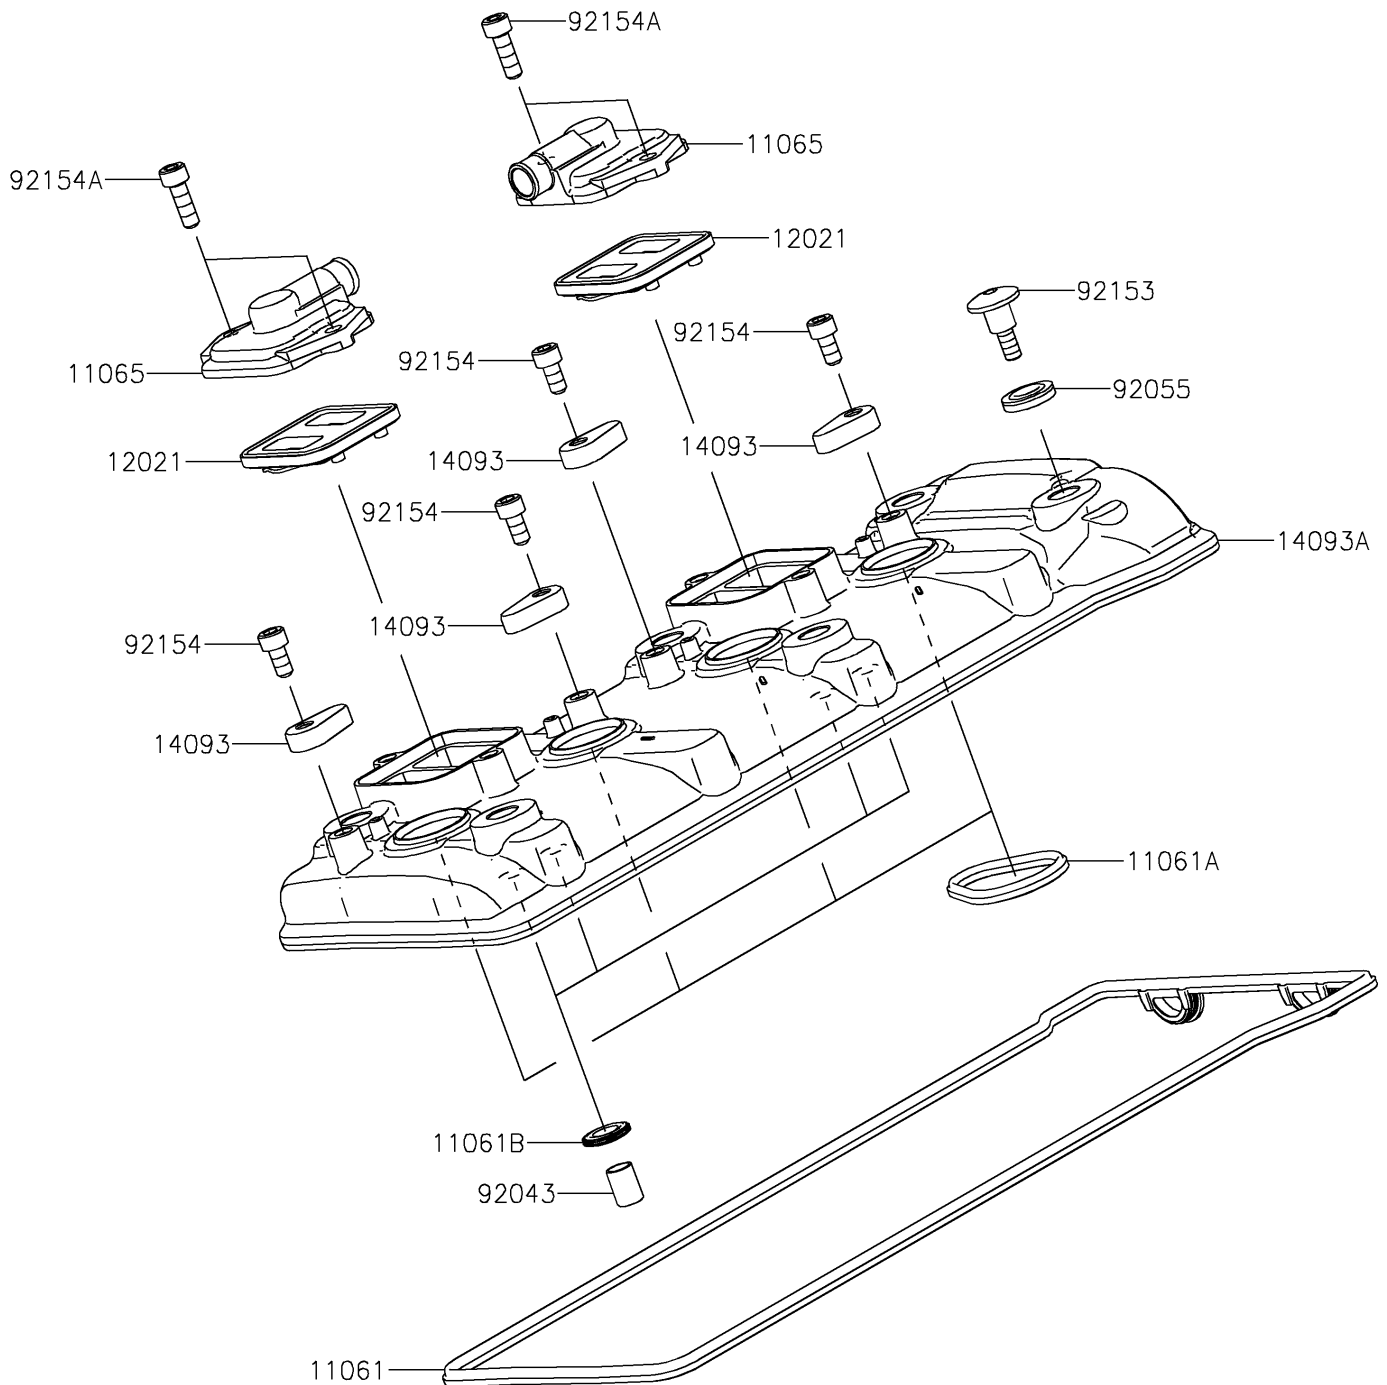

2022 Ninja® ZX™-10R ABS PARTS DIAGRAM

Cylinder Head Cover

E1112

2022 Ninja® ZX™-10R ABS PARTS LIST

Cylinder Head Cover

ITEM NAME	PART NUMBER	QUANTITY
GASKET,HEAD COVER (Ref # 11061)	11061-1290	1
GASKET,PLUG HOLE (Ref # 11061A)	11061-1291	4
GASKET (Ref # 11061B)	11061-1292	4
CAP (Ref # 11065)	11065-0360	2
VALVE-ASSY-REED (Ref # 12021)	12021-0021	2
COVER (Ref # 14093)	14093-0770	4
COVER,HEAD (Ref # 14093A)	14093-1092	1
PIN,DOWEL,10X14 (Ref # 92043)	92043-1037	4
RING-O (Ref # 92055)	92055-0785	6
BOLT,SOCKET,6X22.5 (Ref # 92153)	92153-1779	6
BOLT,SOCKET,6X12 (Ref # 92154)	92154-1820	4
BOLT,SOCKET,6X18 (Ref # 92154A)	92154-1832	4