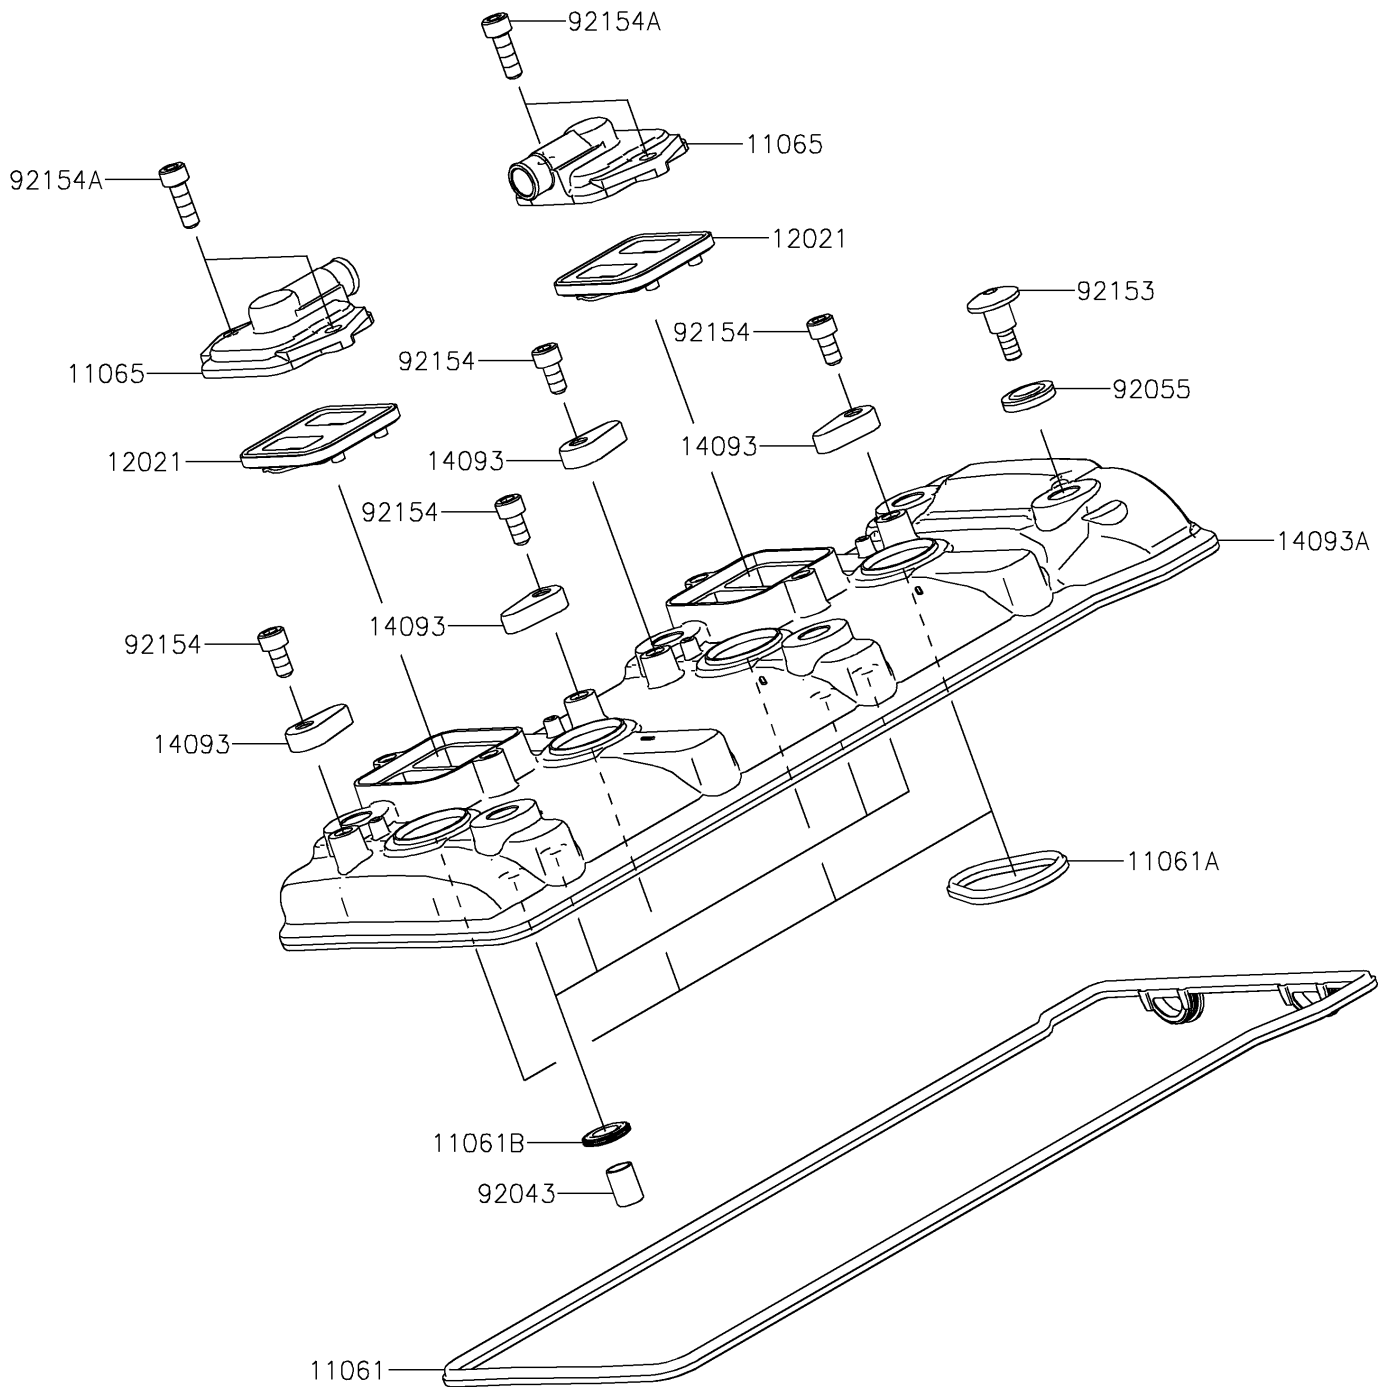

2023 Ninja® ZX-10R ABS KRT Edition PARTS DIAGRAM

Cylinder Head Cover

E1112

2023 Ninja® ZX-10R ABS KRT Edition PARTS LIST

Cylinder Head Cover

ITEM NAME	PART NUMBER	QUANTITY
GASKET,HEAD COVER (Ref # 11061)	11061-1290	1
GASKET,PLUG HOLE (Ref # 11061A)	11061-1291	4
GASKET (Ref # 11061B)	11061-1292	4
CAP (Ref # 11065)	11065-0360	2
VALVE-ASSY-REED (Ref # 12021)	12021-0021	2
COVER (Ref # 14093)	14093-0770	4
COVER,HEAD (Ref # 14093A)	14093-1092	1
PIN,DOWEL,10X14 (Ref # 92043)	92043-1037	4
RING-O (Ref # 92055)	92055-0785	6
BOLT,SOCKET,6X22.5 (Ref # 92153)	92153-1779	6
BOLT,SOCKET,6X12 (Ref # 92154)	92154-1820	4
BOLT,SOCKET,6X18 (Ref # 92154A)	92154-1832	4