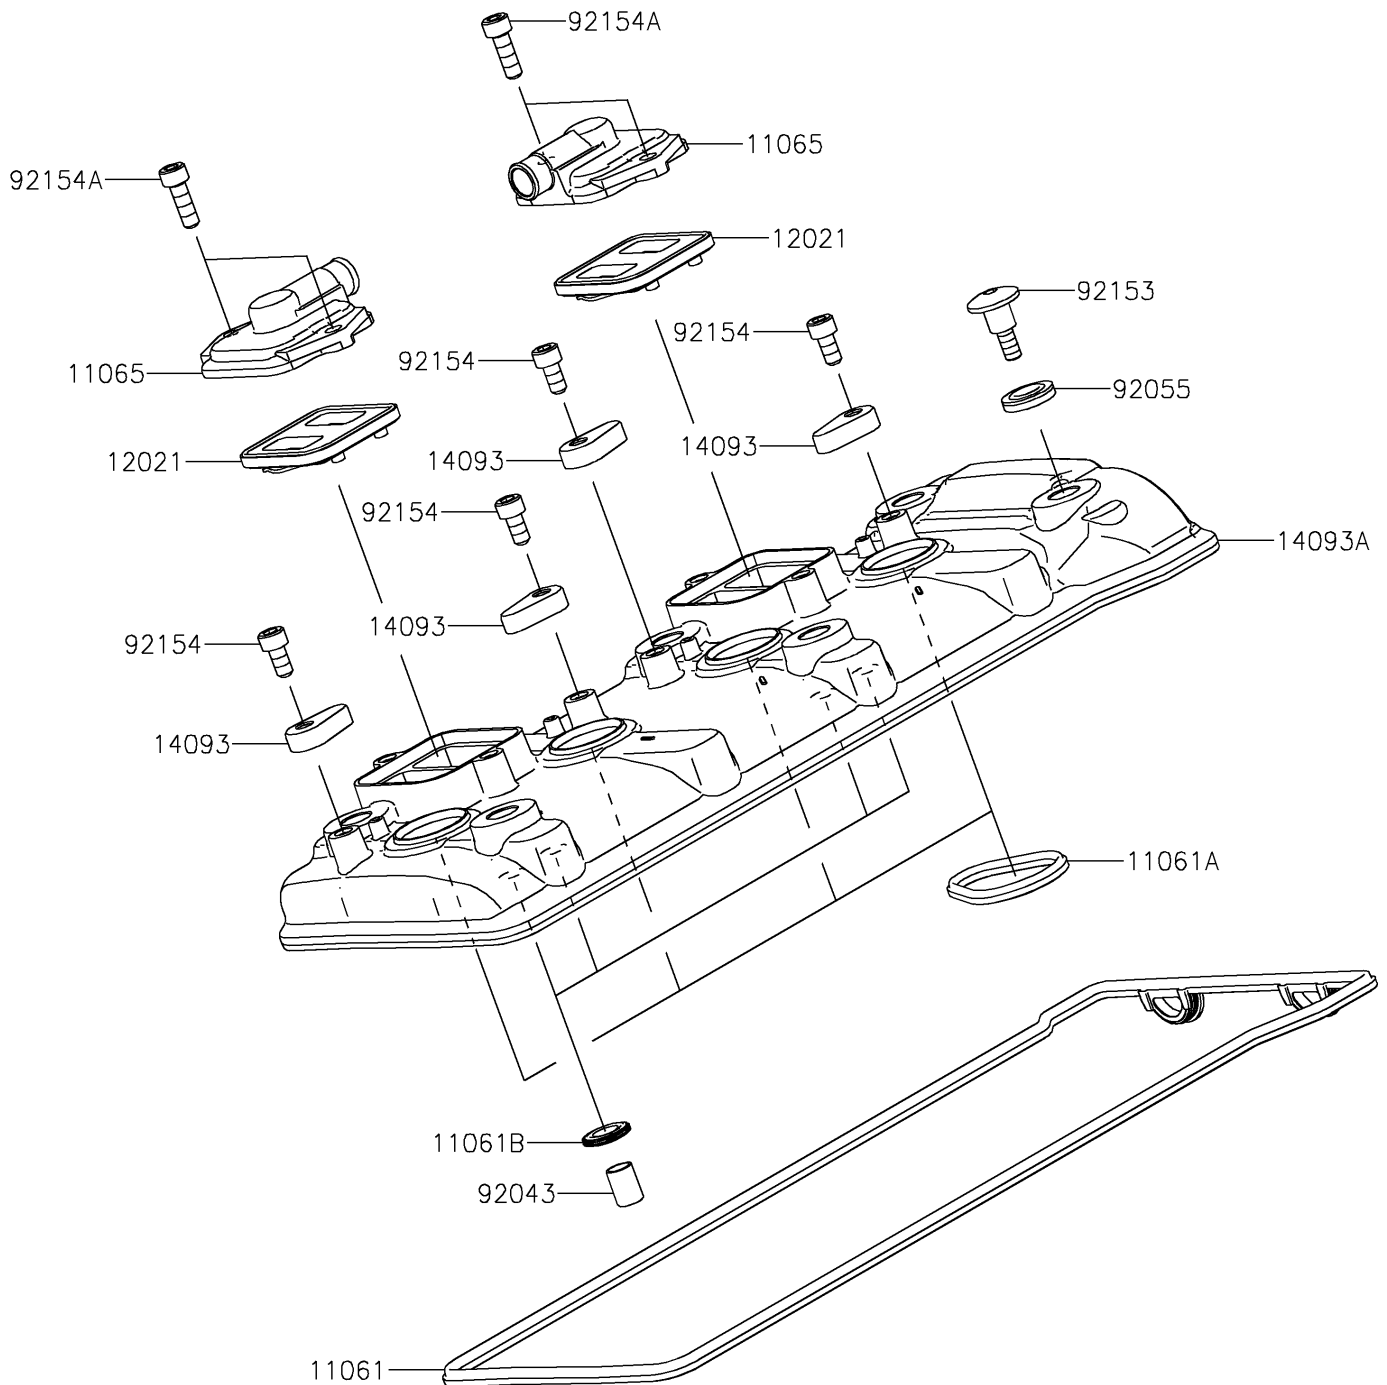

2023 Ninja® ZX-10R ABS PARTS DIAGRAM

Cylinder Head Cover

E1112

2023 Ninja® ZX-10R ABS PARTS LIST

Cylinder Head Cover

ITEM NAME	PART NUMBER	QUANTITY
GASKET,HEAD COVER (Ref # 11061)	11061-1290	1
GASKET,PLUG HOLE (Ref # 11061A)	11061-1291	4
GASKET (Ref # 11061B)	11061-1292	4
CAP (Ref # 11065)	11065-0360	2
VALVE-ASSY-REED (Ref # 12021)	12021-0021	2
COVER (Ref # 14093)	14093-0770	4
COVER,HEAD (Ref # 14093A)	14093-1092	1
PIN,DOWEL,10X14 (Ref # 92043)	92043-1037	4
RING-O (Ref # 92055)	92055-0785	6
BOLT,SOCKET,6X22.5 (Ref # 92153)	92153-1779	6
BOLT,SOCKET,6X12 (Ref # 92154)	92154-1820	4
BOLT,SOCKET,6X18 (Ref # 92154A)	92154-1832	4