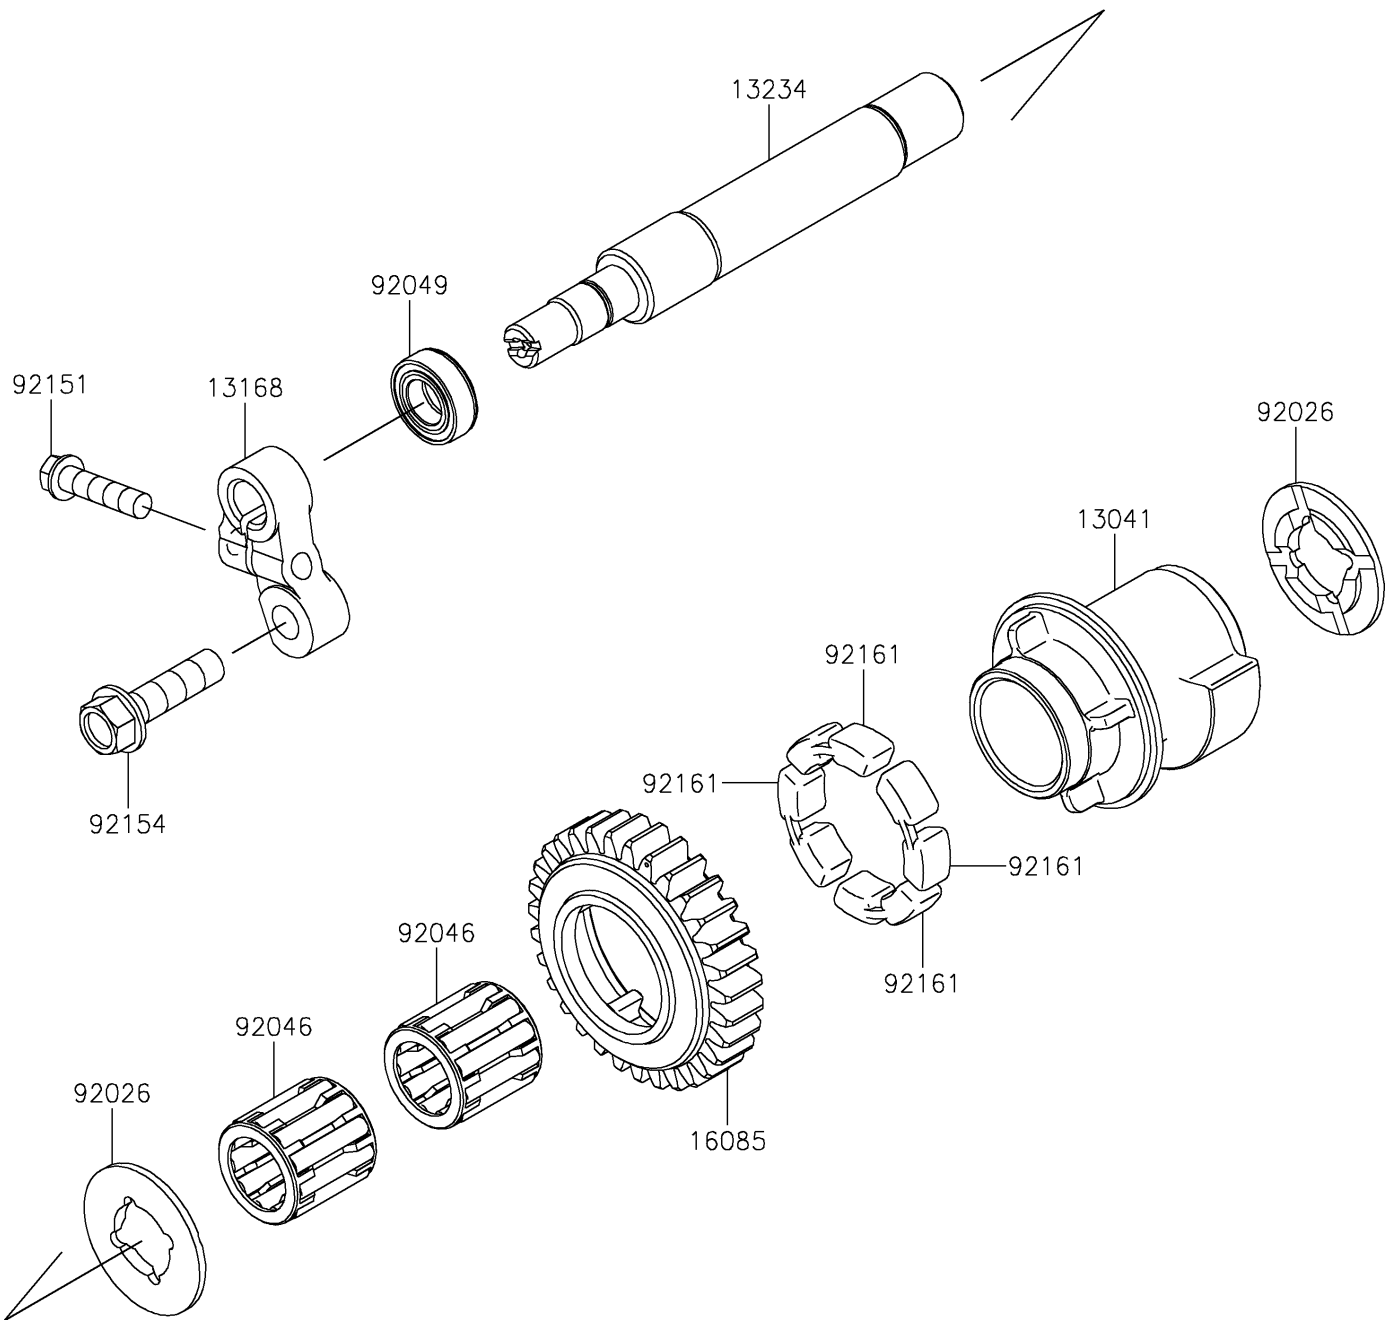

# 2022 NINJA<sup>®</sup> ZX<sup>™</sup>-10R PARTS DIAGRAM

Balancer

E1323

## 2022 NINJA® ZX™ -10R PARTS LIST

### Balancer

ITEM NAME	PART NUMBER	QUANTITY
BALANCER (Ref # 13041)	13041-0553	1
LEVER, BACKLASH ADJUSTMENT (Ref # 13168)	13168-0831	1
SHAFT-COMP (Ref # 13234)	13234-0589	1
GEAR, BALANCER, 31T (Ref # 16085)	16085-0684	1
SPACER (Ref # 92026)	92026-0082	2
BEARING-NEEDLE (Ref # 92046)	92046-1266	2
SEAL-OIL (Ref # 92049)	92049-0720	1
BOLT, FLANGED-SMALL, 6X25 (Ref # 92151)	92151-1930	1
BOLT, FLANGED, 8X30 (Ref # 92154)	92154-1796	1
DAMPER (Ref # 92161)	92161-1055	4