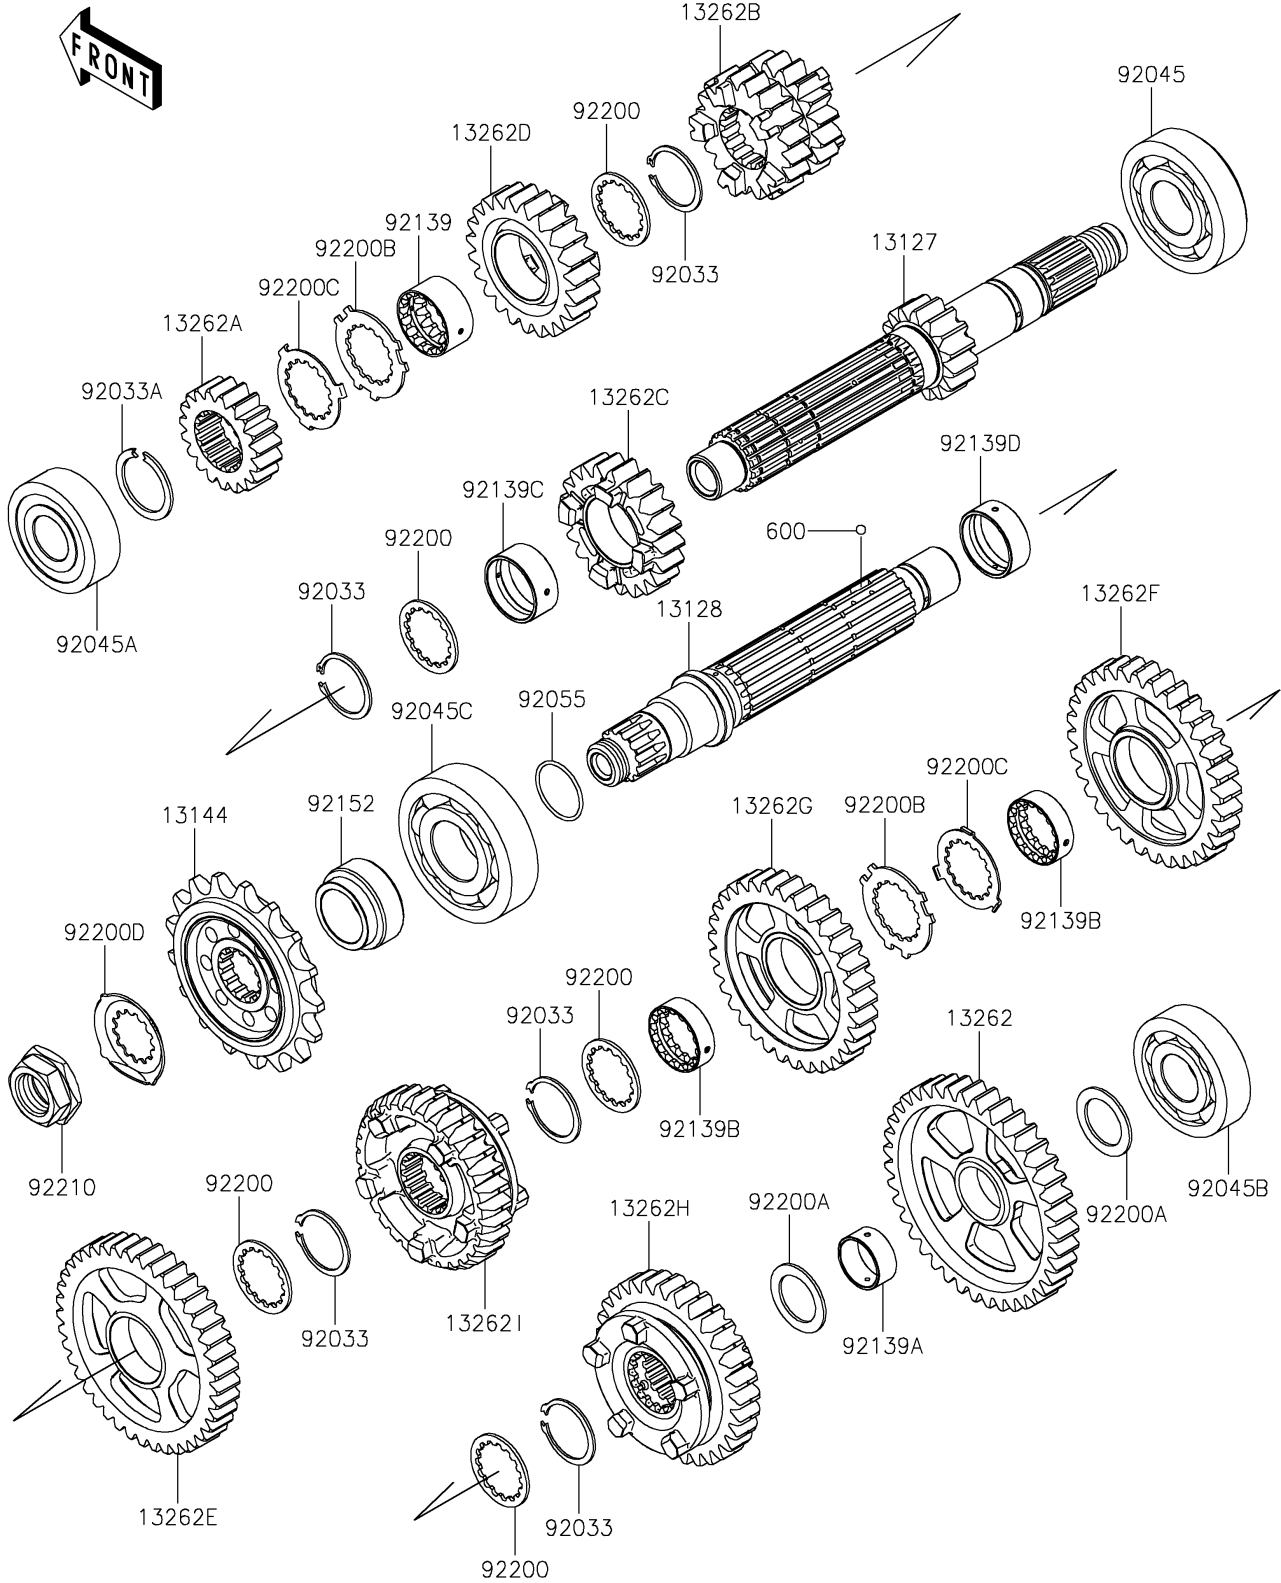

2024 NINJA® ZX™ -10R 40th ANNIVERSARY EDITION ABS PARTS DIAGRAM

E1361

2024 NINJA® ZX™ -10R 40th ANNIVERSARY EDITION ABS PARTS LIST

Transmission

ITEM NAME	PART NUMBER	QUANTITY
SHAFT-TRANSMISSION INPUT,15T (Ref # 13127)	13127-0671	1
SHAFT-TRANSMISSION OUTPUT (Ref # 13128)	13128-0670	1
SPROCKET-OUTPUT,17T,#525 (Ref # 13144)	13144-0004	1
GEAR,OUTPUT LOW,39T (Ref # 13262)	13262-1207	1
GEAR,INPUT 2ND,19T (Ref # 13262A)	13262-1529	1
GEAR,INPUT 3RD&4TH,17T&20T (Ref # 13262B)	13262-1530	1
GEAR,INPUT 5TH,21T (Ref # 13262C)	13262-1531	1
GEAR,INPUT 6TH,23T (Ref # 13262D)	13262-1532	1
GEAR,OUTPUT 2ND,41T (Ref # 13262E)	13262-1533	1
GEAR,OUTPUT 3RD,32T (Ref # 13262F)	13262-1534	1
GEAR,OUTPUT 4TH,33T (Ref # 13262G)	13262-1535	1
GEAR,OUTPUT 5TH,31T (Ref # 13262H)	13262-1536	1
GEAR,OUTPUT 6TH,30T (Ref # 13262I)	13262-1537	1
RING-SNAP,25.9X30.6X1.2 (Ref # 92033)	92033-1037	5
RING-SNAP,T=1.5 (Ref # 92033A)	92033-1249	1
BEARING-BALL,830045-5SH2 (Ref # 92045)	92045-0047	1
BEARING-BALL,DG2152RDDSH2 (Ref # 92045A)	92045-0048	1
BEARING-BALL,63/22LU (Ref # 92045B)	92045-0156	1
BEARING-BALL,63/28 (Ref # 92045C)	92045-1189	1
RING-O,21.5X1.5 (Ref # 92055)	92055-1293	1
BUSHING,GEAR,6TH IN (Ref # 92139)	92139-0036	1
BUSHING,GEAR,LOW OUT (Ref # 92139A)	92139-0038	1
BUSHING,25.0X31.0X9.4 (Ref # 92139B)	92139-0309	2
BUSHING,28.1X31.0X13.5 (Ref # 92139C)	92139-0324	1
BUSHING,28.1X31.0X11.5 (Ref # 92139D)	92139-0734	1
COLLAR (Ref # 92152)	92152-0885	1
WASHER,28.3X34.0X1.6 (Ref # 92200)	92200-0050	5
WASHER,22.1X32.0X1.4 (Ref # 92200A)	92200-0138	2
WASHER,25.8X40.5X1.5 (Ref # 92200B)	92200-1522	2

2024 NINJA® ZX™ -10R 40th ANNIVERSARY EDITION ABS PARTS LIS

Transmission

ITEM NAME	PART NUMBER	QUANTITY
WASHER,25.2X37.0X1.0 (Ref # 92200C)	92200-1523	2
WASHER (Ref # 92200D)	92200-1720	1
NUT,20MM (Ref # 92210)	92210-0850	1
BALL-STEEL,5/32 (Ref # 600)	600A0500	3