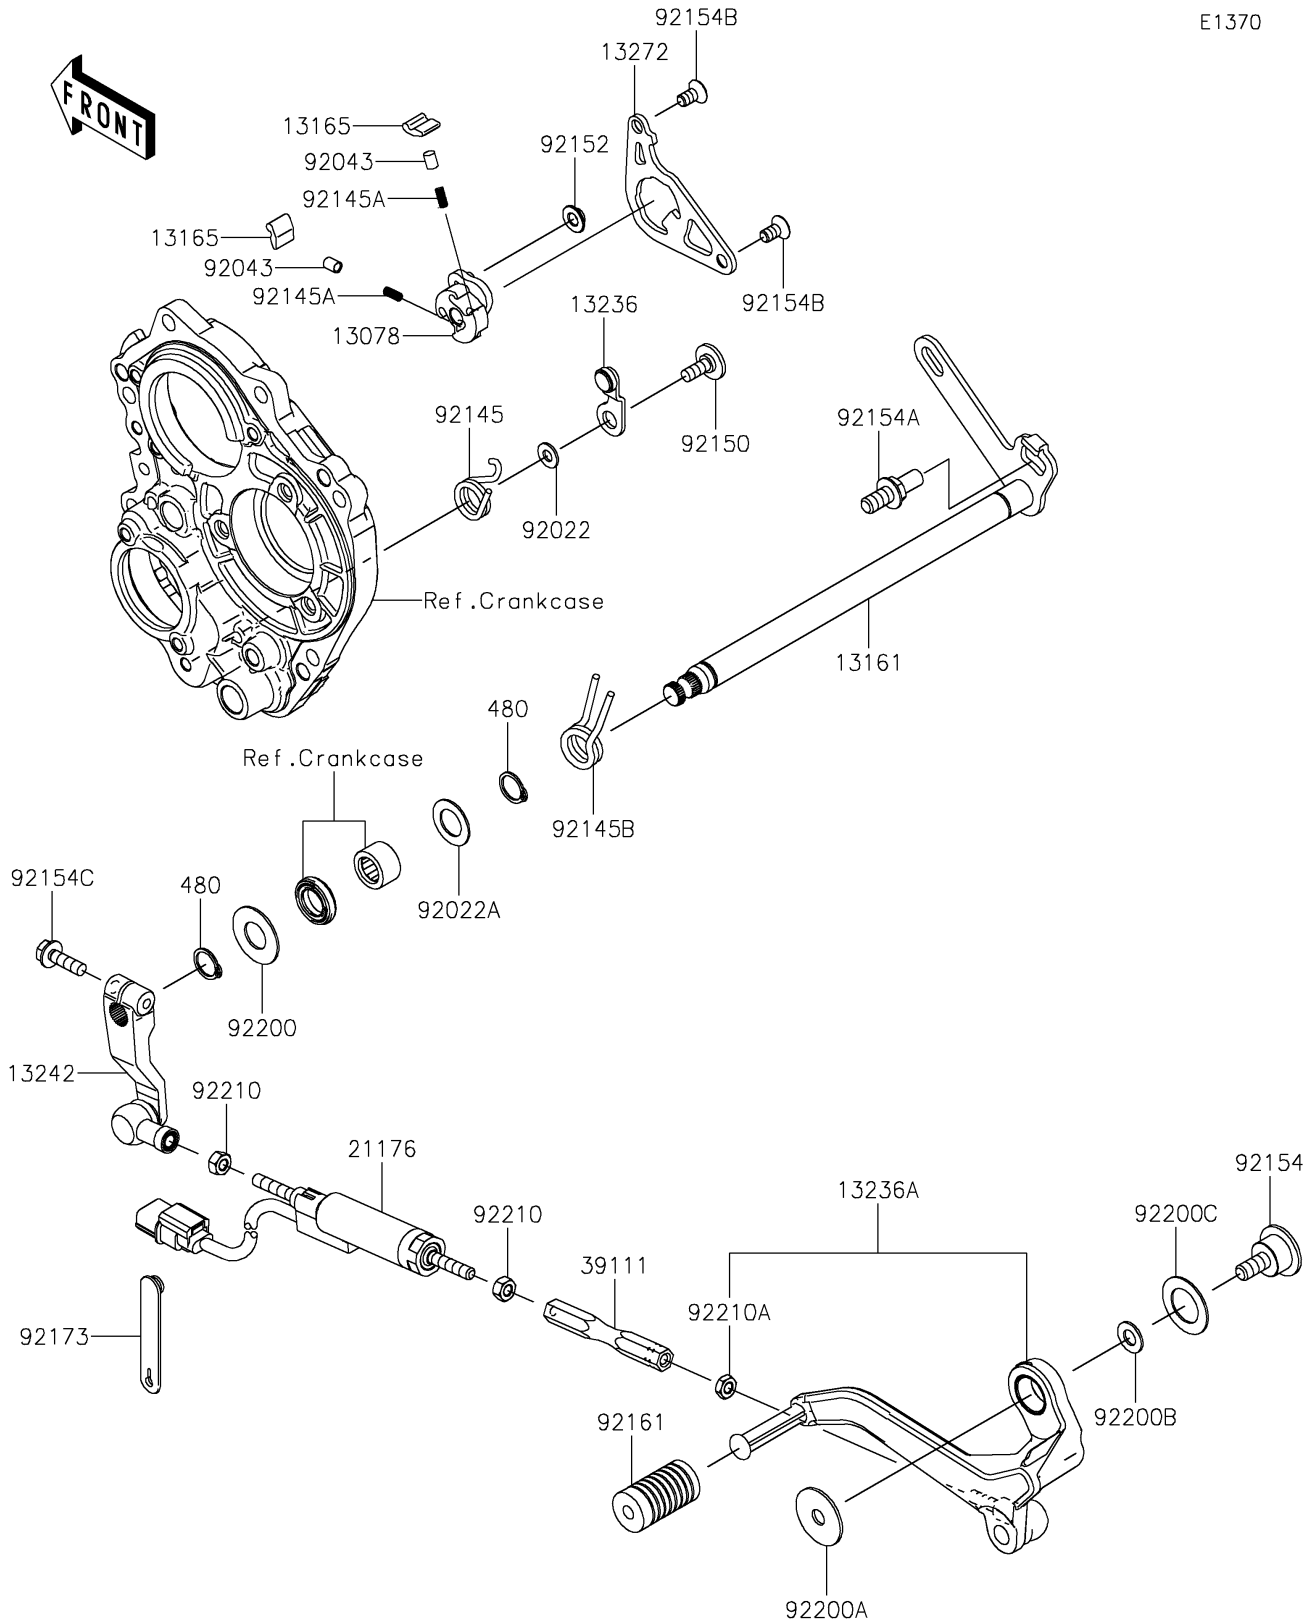

2024 NINJA® ZX™ -10R ABS PARTS DIAGRAM

Gear Change Mechanism

E1370

2024 NINJA® ZX™ -10R ABS PARTS LIST

Gear Change Mechanism

ITEM NAME	PART NUMBER	QUANTITY
RATCHET (Ref # 13078)	13078-0012	1
LEVER-COMP-CHANGE SHAFT (Ref # 13161)	13161-0078	1
PAWL (Ref # 13165)	13165-0018	2
LEVER-COMP,POSITION (Ref # 13236)	13236-0192	1
LEVER-COMP,CHANGE PEDAL (Ref # 13236A)	13236-0843	1
LEVER-ASSY-CHANGE (Ref # 13242)	13242-0241	1
PLATE (Ref # 13272)	13272-2171	1
SENSOR,QUICK SHIFTER (Ref # 21176)	21176-0850	1
ROD-TIE (Ref # 39111)	39111-0338	1
WASHER,6X12.8X1.2 (Ref # 92022)	92022-1827	1
WASHER,14.3X24X1 (Ref # 92022A)	92022-272	1
PIN,PLUNGER (Ref # 92043)	92043-1676	2
SPRING (Ref # 92145)	92145-0849	1
SPRING (Ref # 92145A)	92145-1490	2
SPRING (Ref # 92145B)	92145-1734	1
BOLT,SOCKET,6X16 (Ref # 92150)	92150-1673	1
COLLAR (Ref # 92152)	92152-1414	1
BOLT (Ref # 92154)	92154-1884	1
BOLT,RETURN SPRING (Ref # 92154A)	92154-1885	1
BOLT,TORX,6X8.7 (Ref # 92154B)	92154-1886	2
BOLT,FLANGED,6X20 (Ref # 92154C)	92154-2090	1
DAMPER (Ref # 92161)	92161-2401	1
CLAMP (Ref # 92173)	92173-2199	1
WASHER (Ref # 92200)	92200-0265	1
WASHER,8.2X30X1.5 (Ref # 92200A)	92200-0810	1
WASHER,8.2X18X1.2 (Ref # 92200B)	92200-0811	1
WASHER,18.3X30X1 (Ref # 92200C)	92200-0812	1
NUT,6MM (Ref # 92210)	92210-1100	2
NUT,LEFT HANDED,6MM (Ref # 92210A)	92210-1101	1

2024 NINJA® ZX™ -10R ABS PARTS LIST

Gear Change Mechanism

ITEM NAME	PART NUMBER	QUANTITY
CIRCLIP-TYPE-C,14MM (Ref # 480)	480J1400	2