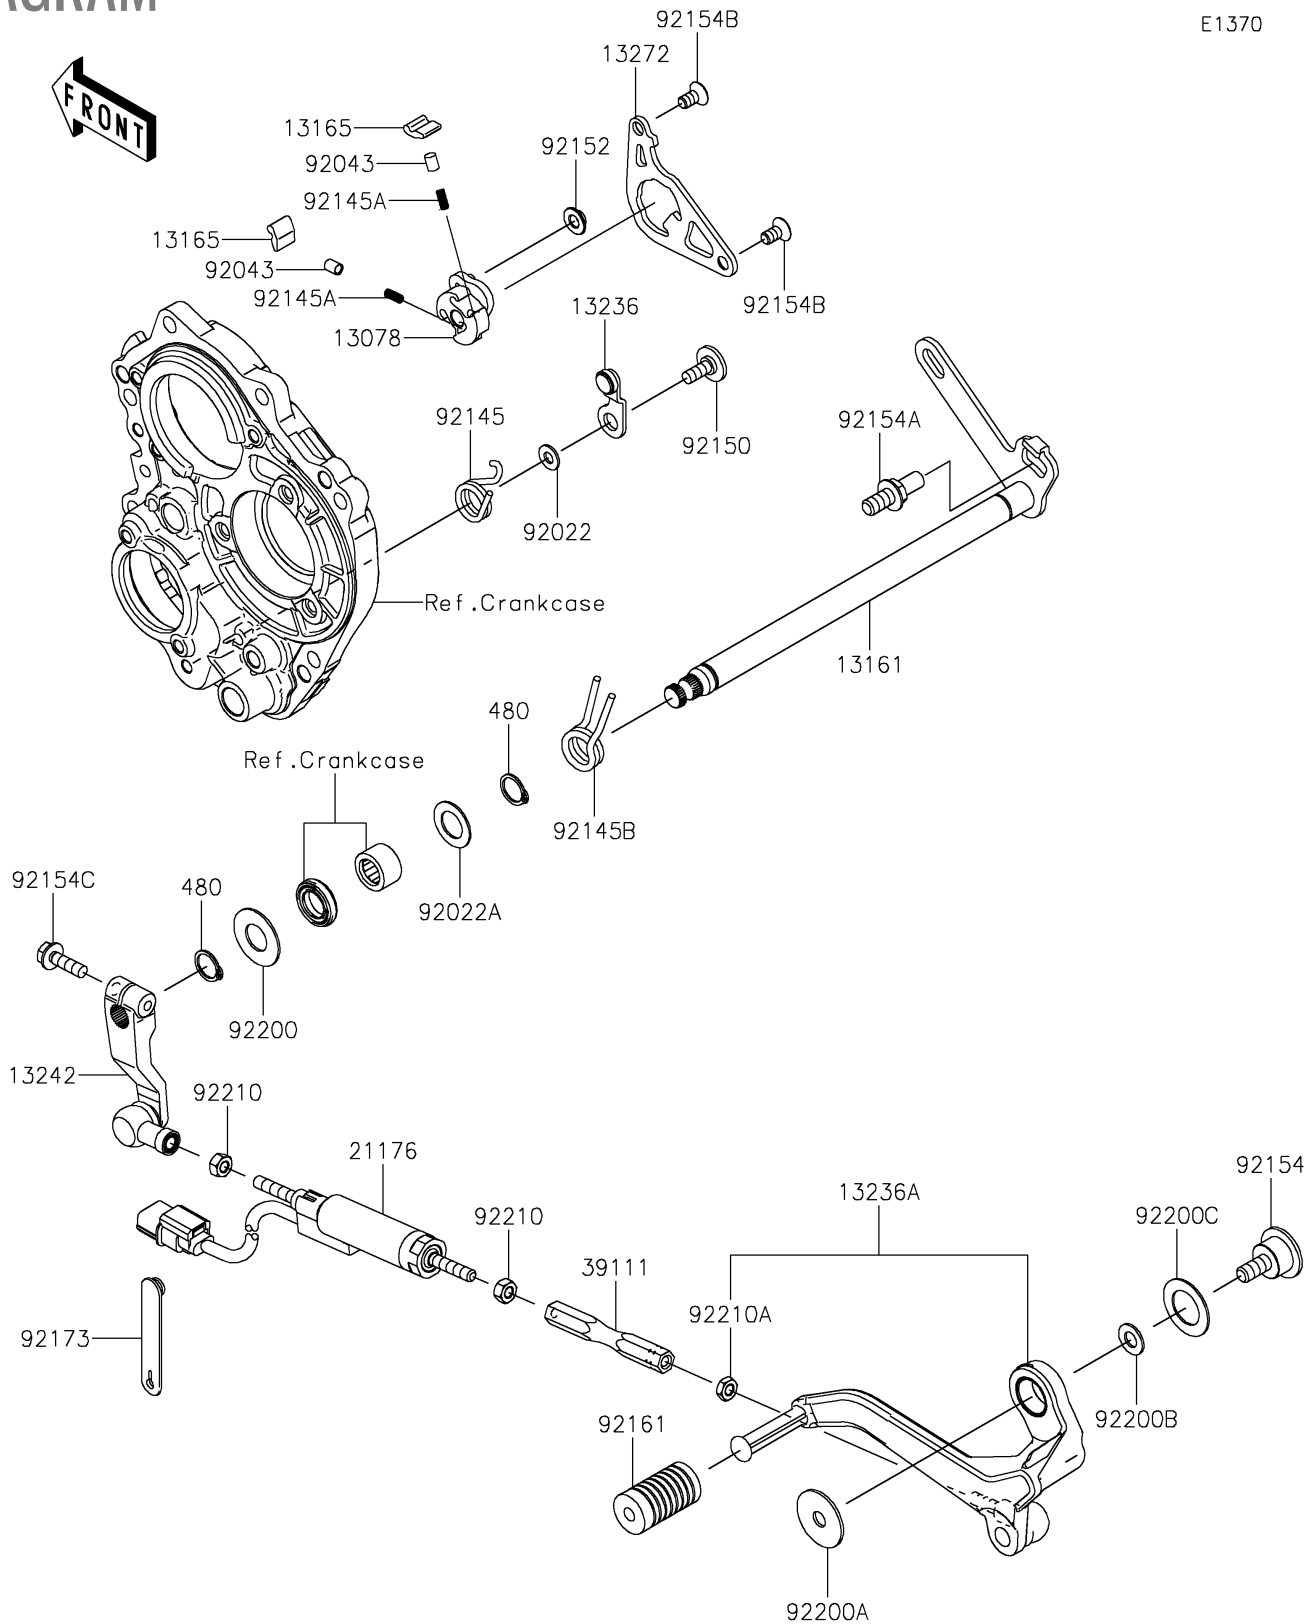

2024 NINJA® ZX™ -10R 40th ANNIVERSARY EDITION ABS PARTS DIAGRAM

Rear Brake Mechanism

E1370

2024 NINJA® ZX™ -10R 40th ANNIVERSARY EDITION ABS PARTS LIST

Gear Change Mechanism

ITEM NAME	PART NUMBER	QUANTITY
RATCHET (Ref # 13078)	13078-0012	1
LEVER-COMP-CHANGE SHAFT (Ref # 13161)	13161-0078	1
PAWL (Ref # 13165)	13165-0018	2
LEVER-COMP,POSITION (Ref # 13236)	13236-0192	1
LEVER-COMP,CHANGE PEDAL (Ref # 13236A)	13236-0843	1
LEVER-ASSY-CHANGE (Ref # 13242)	13242-0241	1
PLATE (Ref # 13272)	13272-2171	1
SENSOR,QUICK SHIFTER (Ref # 21176)	21176-0850	1
ROD-TIE (Ref # 39111)	39111-0338	1
WASHER,6X12.8X1.2 (Ref # 92022)	92022-1827	1
WASHER,14.3X24X1 (Ref # 92022A)	92022-272	1
PIN,PLUNGER (Ref # 92043)	92043-1676	2
SPRING (Ref # 92145)	92145-0849	1
SPRING (Ref # 92145A)	92145-1490	2
SPRING (Ref # 92145B)	92145-1734	1
BOLT,SOCKET,6X16 (Ref # 92150)	92150-1673	1
COLLAR (Ref # 92152)	92152-1414	1
BOLT (Ref # 92154)	92154-1884	1
BOLT,RETURN SPRING (Ref # 92154A)	92154-1885	1
BOLT,TORX,6X8.7 (Ref # 92154B)	92154-1886	2
BOLT,FLANGED,6X20 (Ref # 92154C)	92154-2090	1
DAMPER (Ref # 92161)	92161-2401	1
CLAMP (Ref # 92173)	92173-2199	1
WASHER (Ref # 92200)	92200-0265	1
WASHER,8.2X30X1.5 (Ref # 92200A)	92200-0810	1
WASHER,8.2X18X1.2 (Ref # 92200B)	92200-0811	1
WASHER,18.3X30X1 (Ref # 92200C)	92200-0812	1
NUT,6MM (Ref # 92210)	92210-1100	2
NUT,LEFT HANDED,6MM (Ref # 92210A)	92210-1101	1

2024 NINJA® ZX™ -10R 40th ANNIVERSARY EDITION ABS PARTS LIS

Gear Change Mechanism

ITEM NAME	PART NUMBER	QUANTITY
CIRCLIP-TYPE-C,14MM (Ref # 480)	480J1400	2