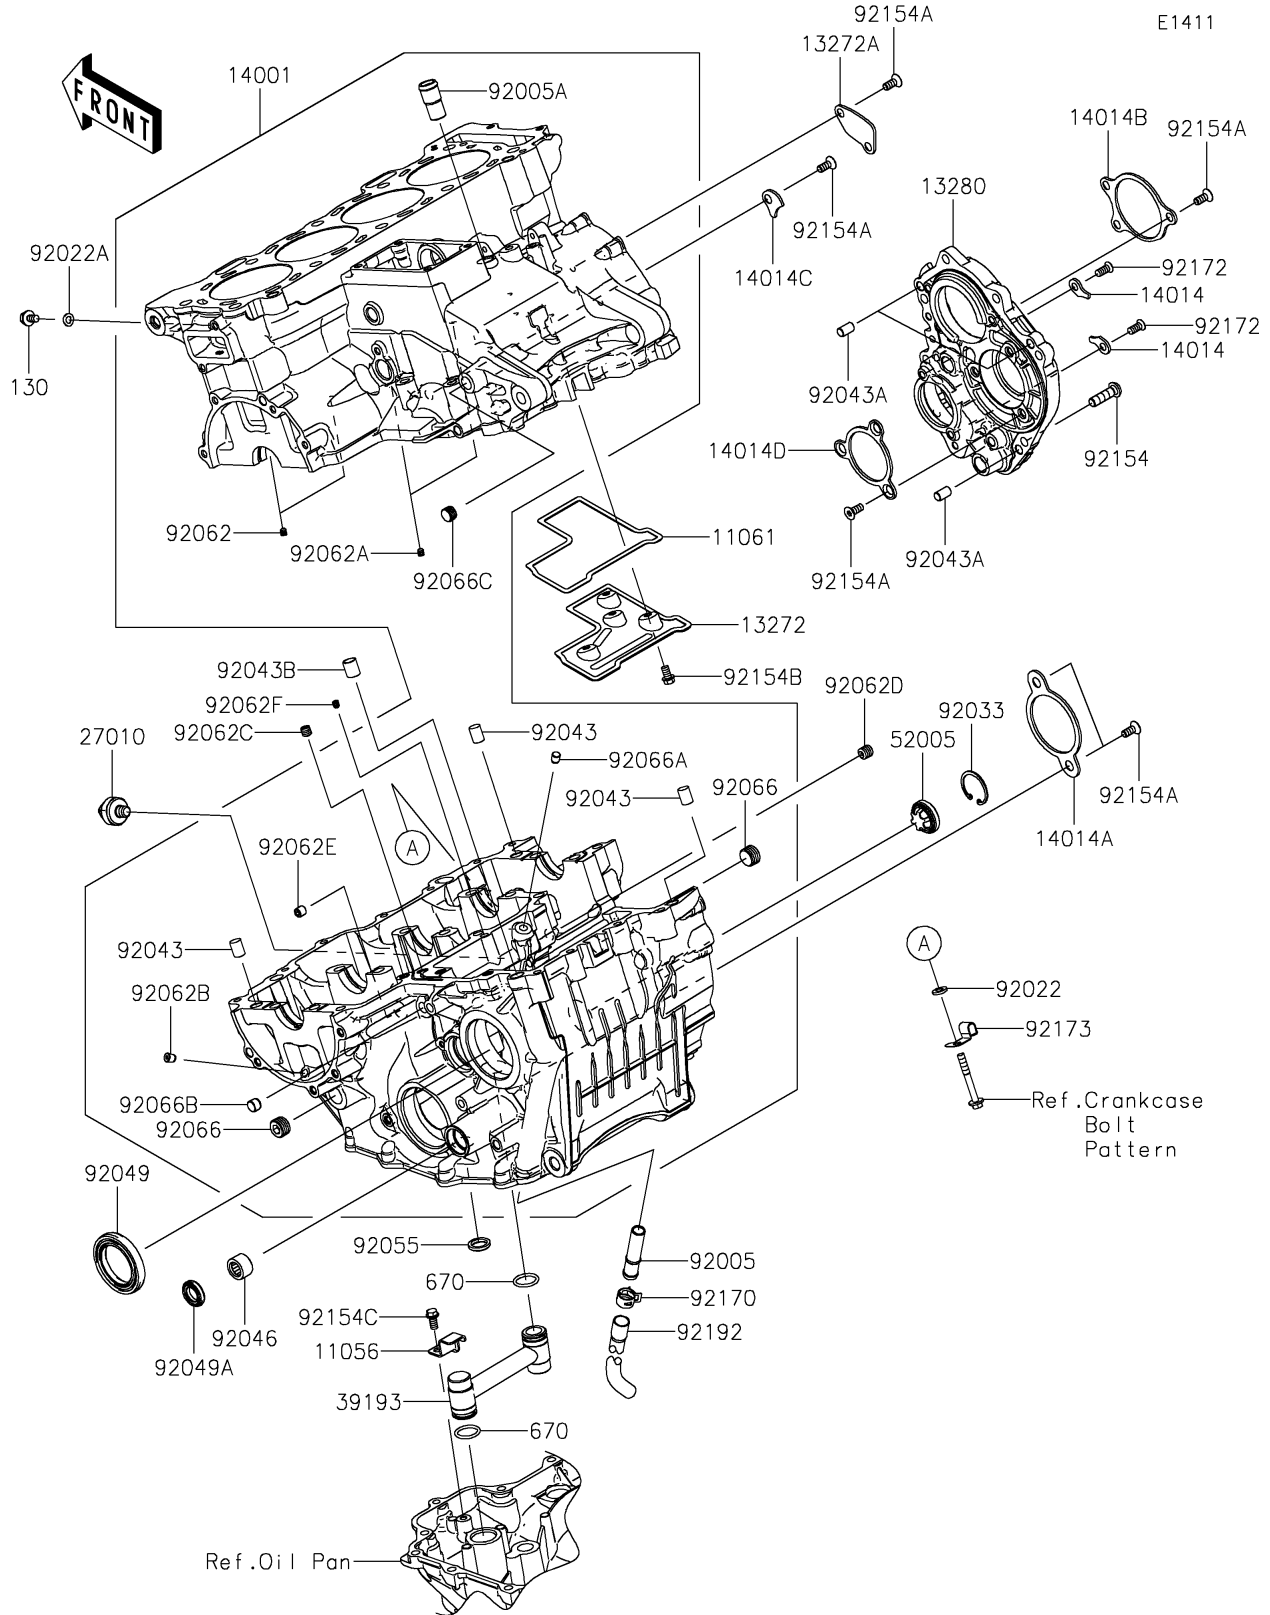

2023 Ninja® ZX-10R ABS KRT Edition PARTS DIAGRAM

Crankcase