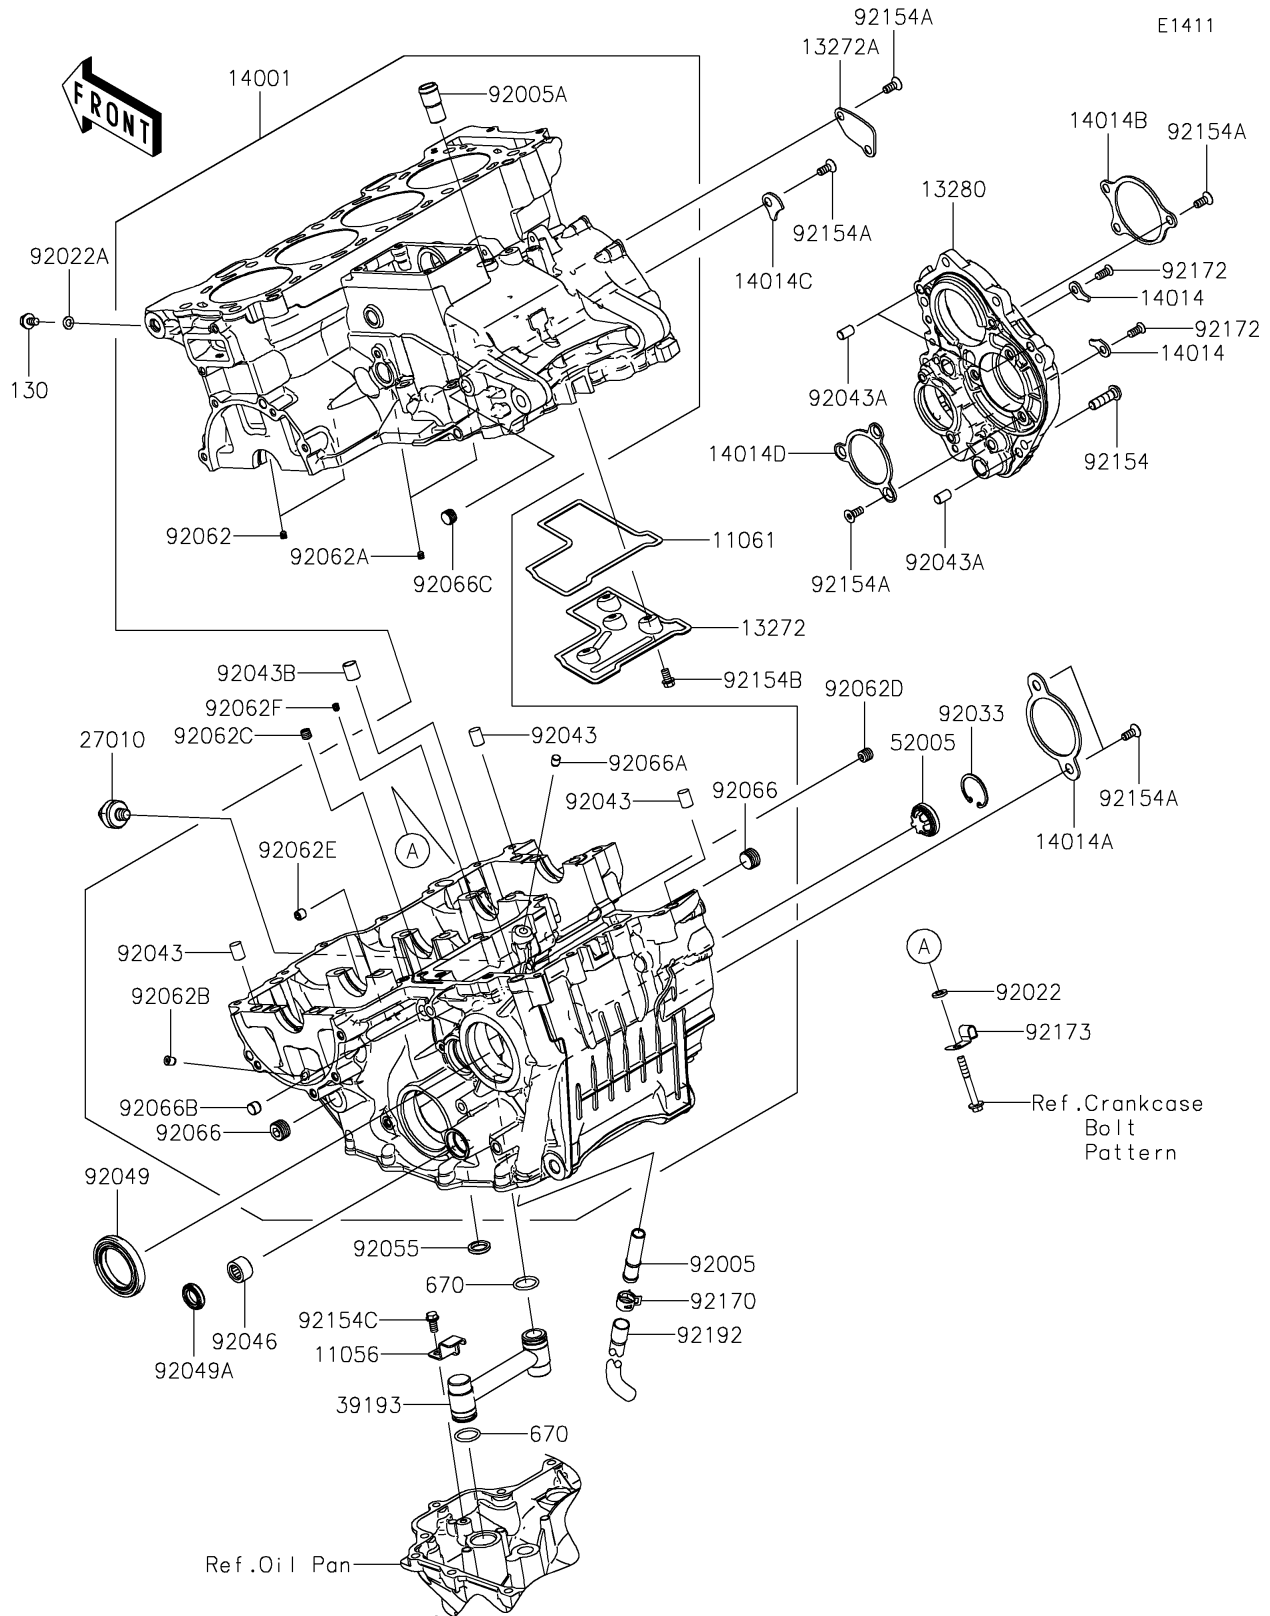

2024 Ninja® ZX-10R ABS PARTS DIAGRAM

Crankcase