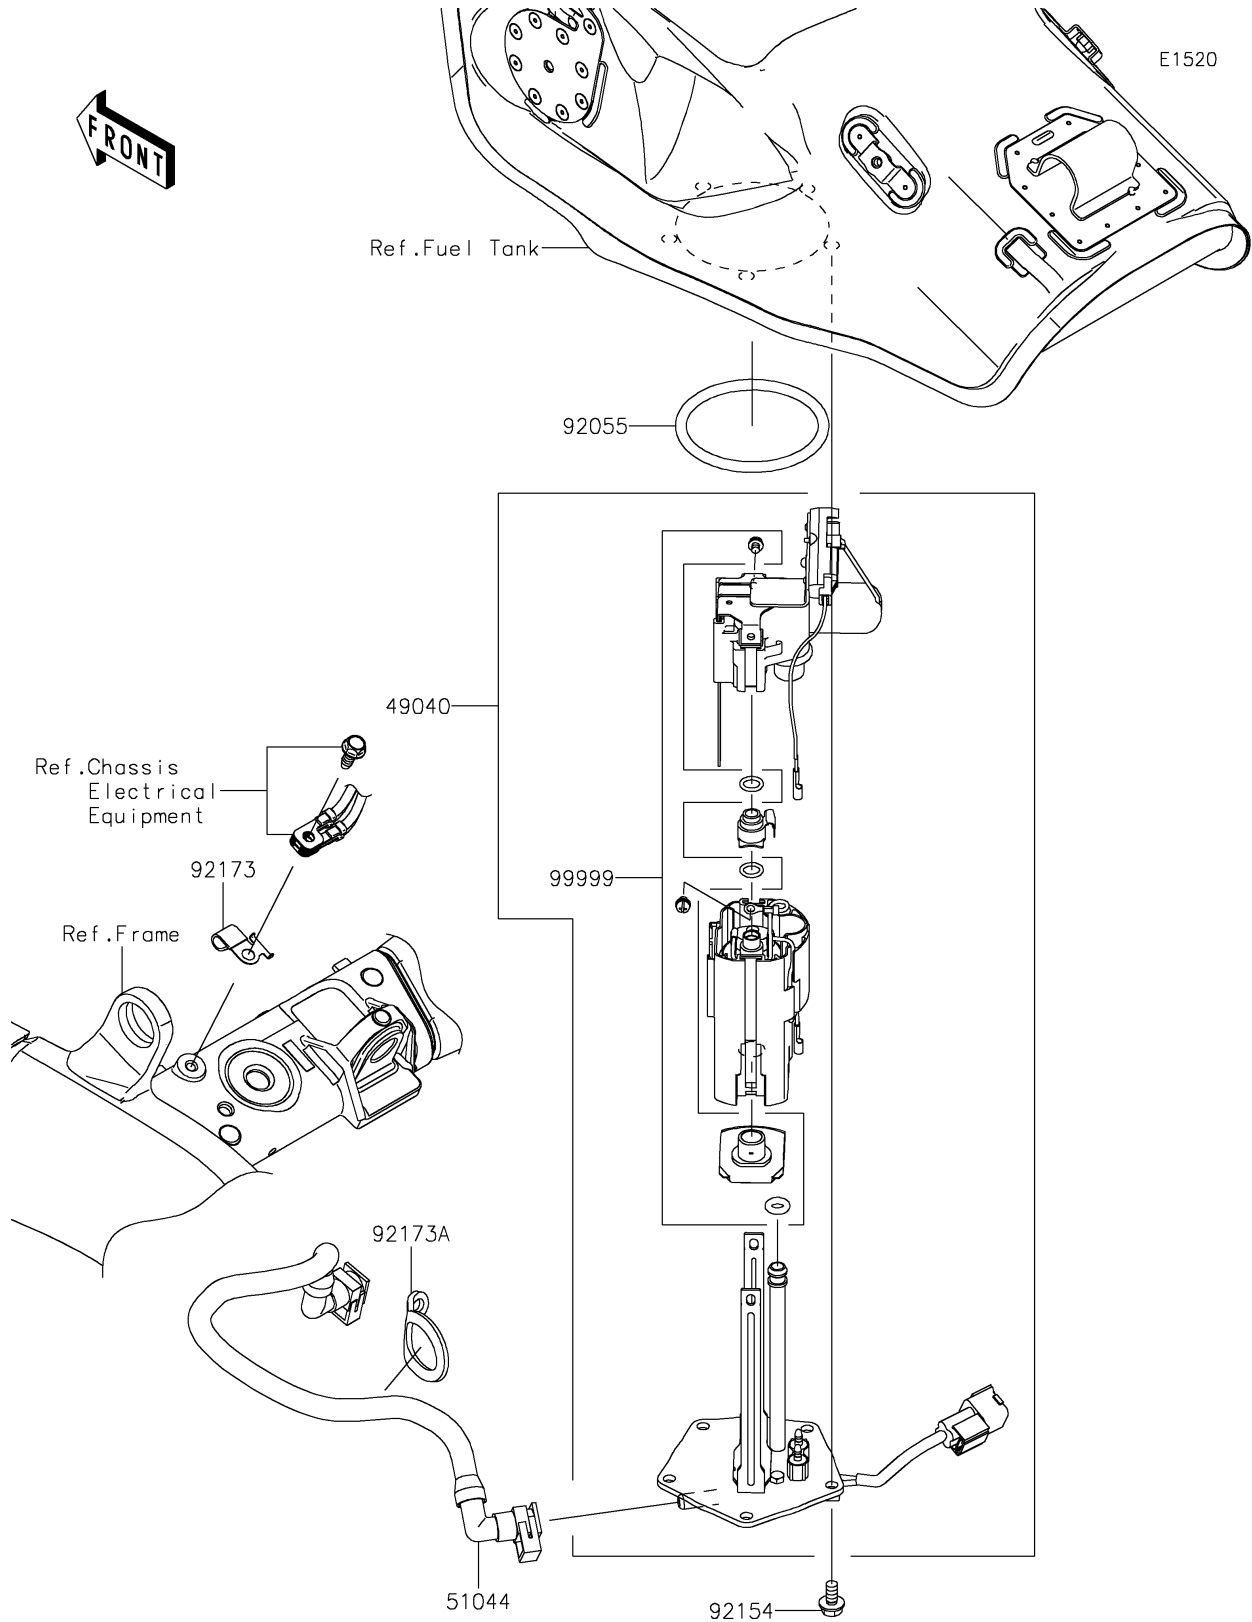

# 2023 Ninja® ZX-10R ABS KRT Edition PARTS DIAGRAM

## Fuel Pump

### Fuel Pump

ITEM NAME	PART NUMBER	QUANTITY
PUMP-FUEL (Ref # 49040)	49040-0798	1
TUBE-ASSY,FUEL (Ref # 51044)	51044-0858	1
RING-O,70.6X5.7 (Ref # 92055)	92055-0210	1
BOLT,FLANGED,6X12 (Ref # 92154)	92154-1848	5
CLAMP (Ref # 92173)	92173-0831	1
CLAMP (Ref # 92173A)	92173-0832	1
KIT,FUEL FILTER (Ref # 99999)	99999-0521	1