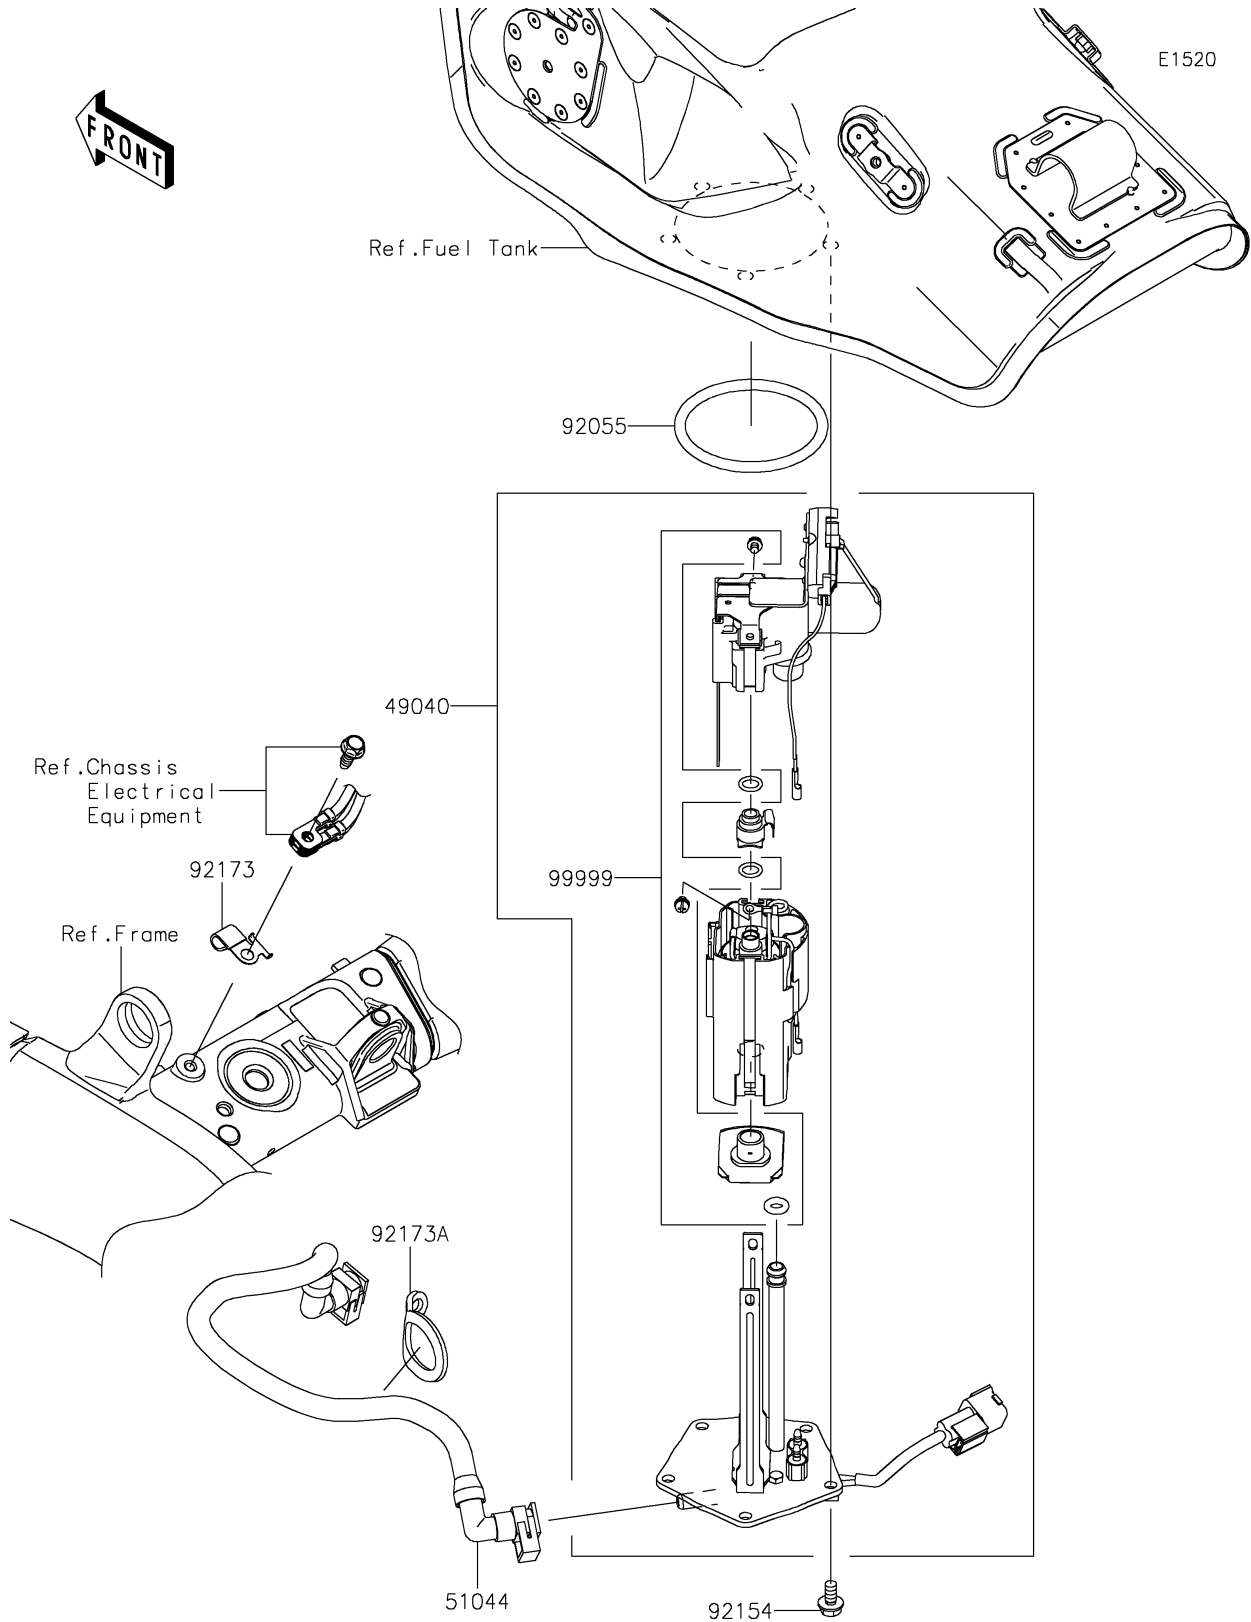

2024 NINJA® ZX™-10R ABS PARTS DIAGRAM

Fuel Pump

2024 NINJA® ZX™ -10R ABS PARTS LIST

Fuel Pump

ITEM NAME	PART NUMBER	QUANTITY
PUMP-FUEL (Ref # 49040)	49040-0798	1
TUBE-ASSY,FUEL (Ref # 51044)	51044-0858	1
RING-O,70.6X5.7 (Ref # 92055)	92055-0210	1
BOLT,FLANGED,6X12 (Ref # 92154)	92154-1848	5
CLAMP (Ref # 92173)	92173-0831	1
CLAMP (Ref # 92173A)	92173-0832	1
KIT,FUEL FILTER (Ref # 99999)	99999-0521	1