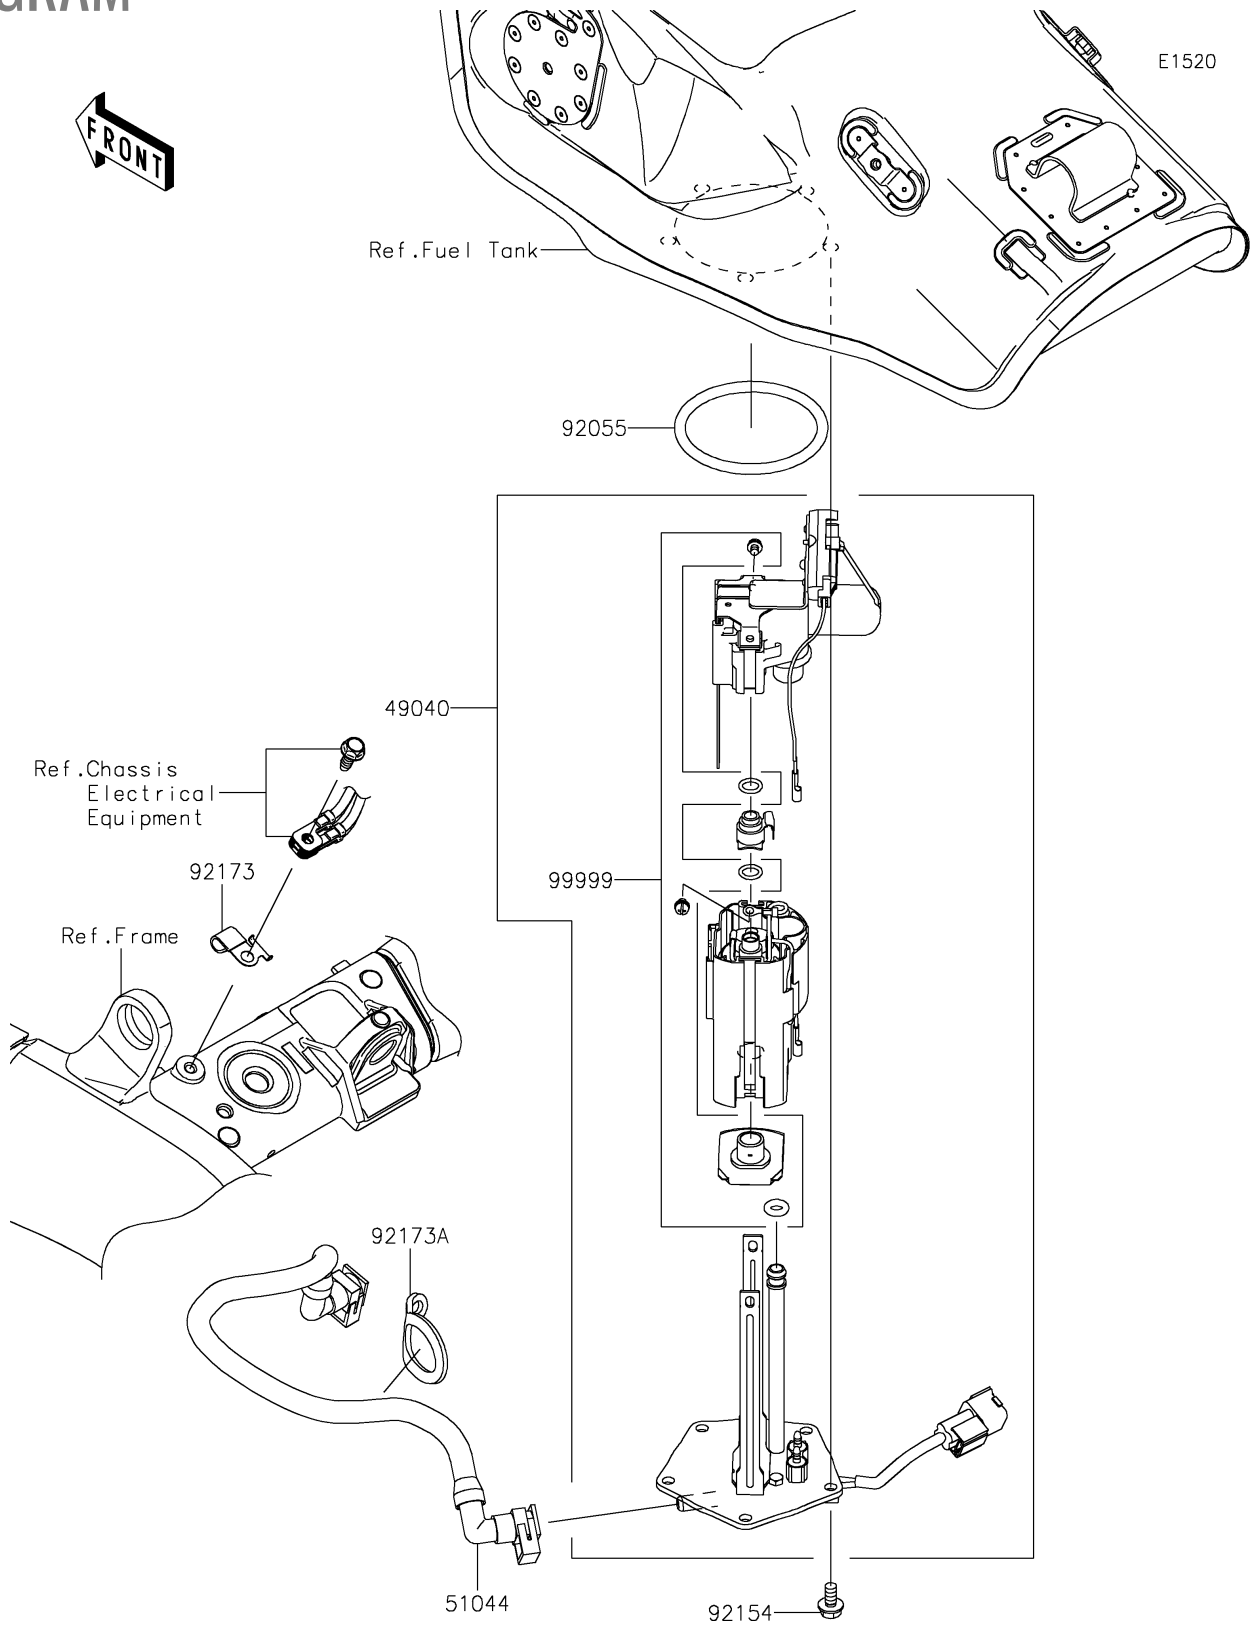

2024 NINJA® ZX™ -10R 40th ANNIVERSARY EDITION ABS PARTS DIAGRAM

2024 NINJA® ZX™ -10R 40th ANNIVERSARY EDITION ABS PARTS LIST

Fuel Pump

ITEM NAME	PART NUMBER	QUANTITY
PUMP-FUEL (Ref # 49040)	49040-0798	1
TUBE-ASSY,FUEL (Ref # 51044)	51044-0858	1
RING-O,70.6X5.7 (Ref # 92055)	92055-0210	1
BOLT,FLANGED,6X12 (Ref # 92154)	92154-1848	5
CLAMP (Ref # 92173)	92173-0831	1
CLAMP (Ref # 92173A)	92173-0832	1
KIT,FUEL FILTER (Ref # 99999)	99999-0521	1