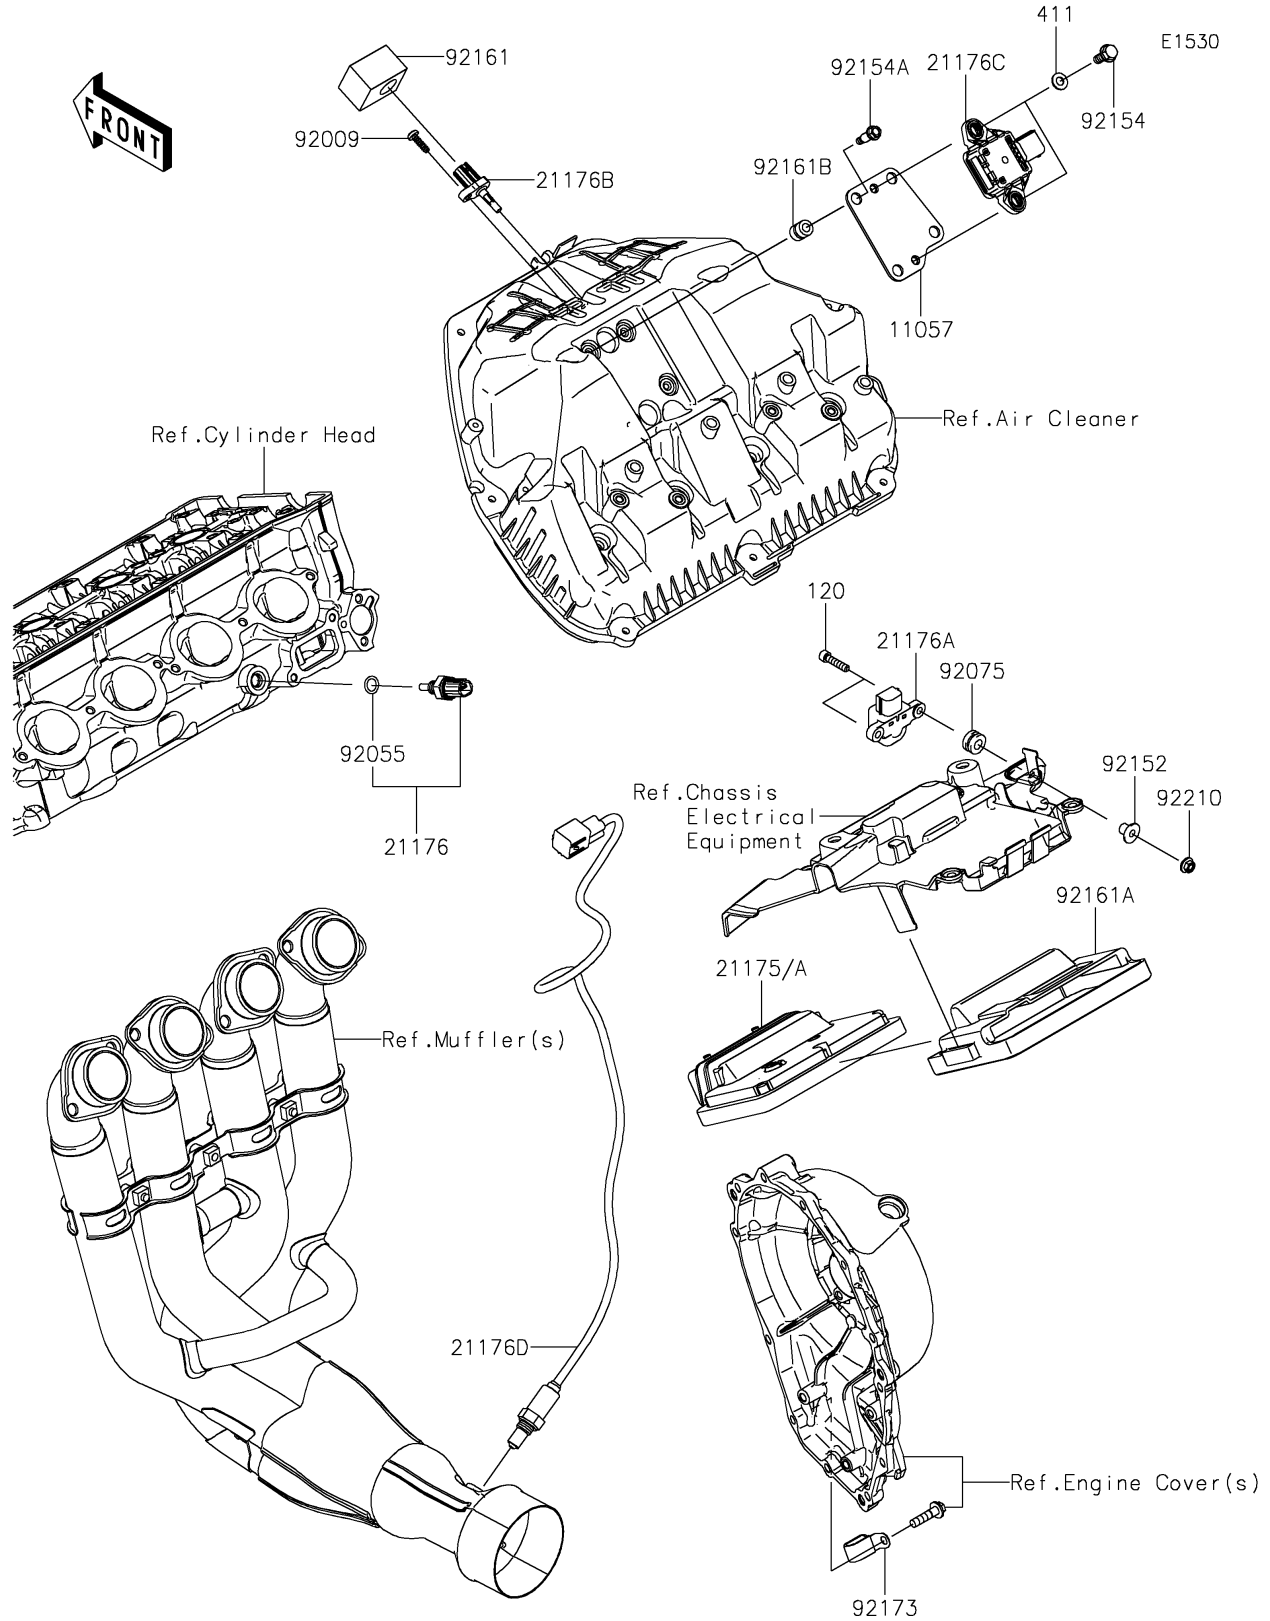

# 2024 NINJA® ZX™ -10R ABS PARTS DIAGRAM

## Fuel Injection

## 2024 NINJA® ZX™ -10R ABS PARTS LIST

### Fuel Injection

ITEM NAME	PART NUMBER	QUANTITY
BRACKET,GYRO SENSOR (Ref # 11057)	11057-1847	1
SENSOR,WATER TEMP (Ref # 21176)	21176-0009	1
SENSOR,VEHICLE-DOWN (Ref # 21176A)	21176-0026	1
SENSOR,AIR TEMPERATURE (Ref # 21176B)	21176-0048	1
SENSOR,INERTIAL (Ref # 21176C)	21176-0878	1
SENSOR,OXYGEN (Ref # 21176D)	21176-0933	1
SCREW,TAPPING,5X16 (Ref # 92009)	92009-1984	1
RING-O,9.5X1.9 (Ref # 92055)	92055-0016	1
DAMPER (Ref # 92075)	92075-1912	2
COLLAR (Ref # 92152)	92152-1969	2
BOLT,FLANGED,6X16 (Ref # 92154)	92154-1851	2
BOLT,FLANGED,5X13.1 (Ref # 92154A)	92154-3841	4
DAMPER (Ref # 92161)	92161-0985	1
DAMPER,ECU (Ref # 92161A)	92161-2140	1
DAMPER,GYRO SENSOR (Ref # 92161B)	92161-2142	4
CLAMP (Ref # 92173)	92173-1549	1
NUT,FLANGED,5MM (Ref # 92210)	92210-0950	2
BOLT-SOCKET,5X22 (Ref # 120)	120R0522	2
WASHER-PLAIN,6MM (Ref # 411)	411S0600	2