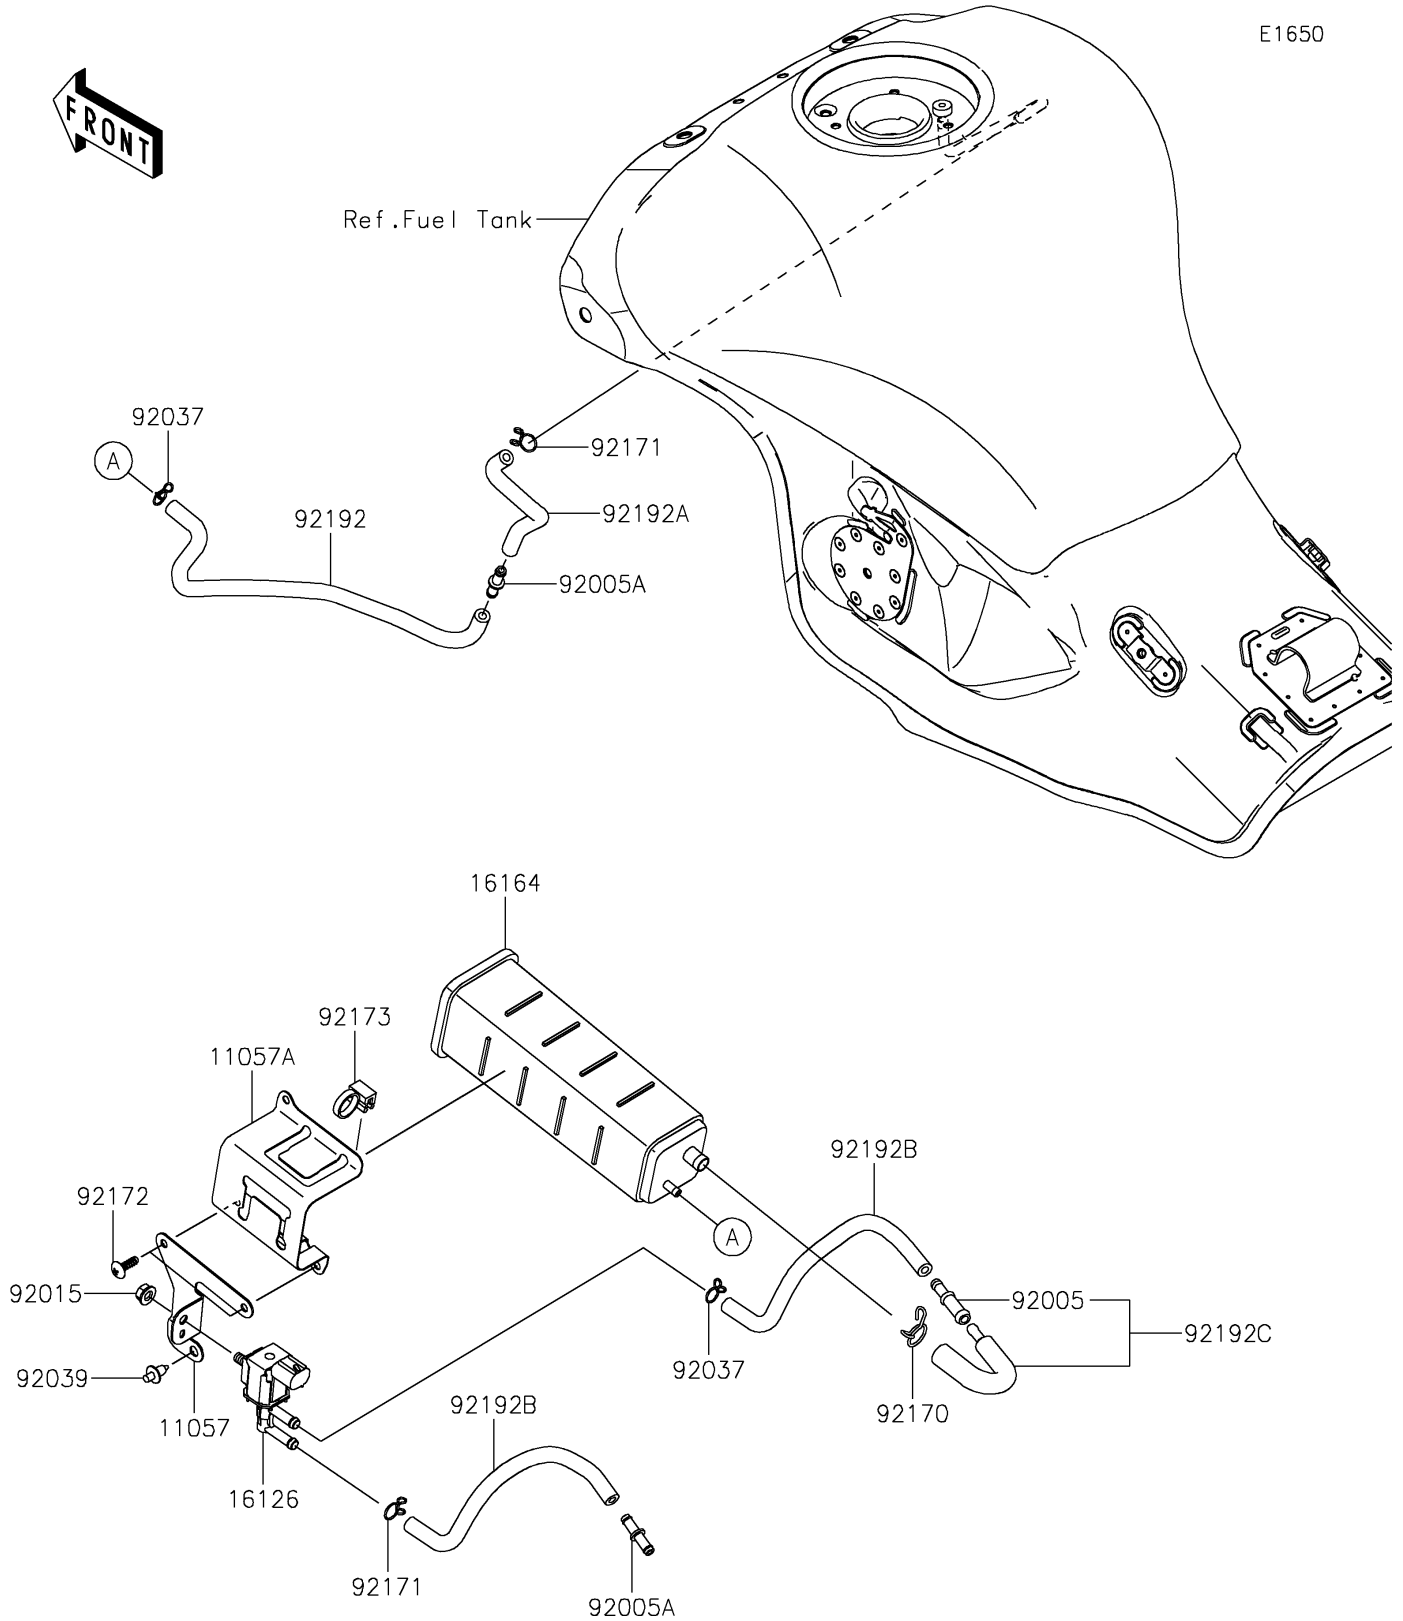

2022 NINJA® ZX™ -10R PARTS DIAGRAM

Fuel Evaporative System(CA)

E1650

2022 NINJA® ZX™ -10R PARTS LIST

Fuel Evaporative System(CA)

ITEM NAME	PART NUMBER	QUANTITY
BRACKET,SOLENOID VALVE (Ref # 11057)	11057-4234	1
BRACKET,CANISTER (Ref # 11057A)	11057-4235	1
VALVE,SOLENOID (Ref # 16126)	16126-0705	1
CANISTER (Ref # 16164)	16164-0009	1
FITTING (Ref # 92005)	92005-0720	1
FITTING (Ref # 92005A)	92005-0721	2
NUT,FLANGED,6MM (Ref # 92015)	92015-1367	1
CLAMP (Ref # 92037)	92037-1712	2
RIVET (Ref # 92039)	92039-0068	1
CLAMP (Ref # 92170)	92170-1695	1
CLAMP (Ref # 92171)	92171-0718	2
SCREW,TAPPING,5X16 (Ref # 92172)	92172-0175	2
CLAMP (Ref # 92173)	92173-0791	1
TUBE,CANISTER-FITTING(TANK) (Ref # 92192)	92192-1503	1
TUBE,FITTING(CANISTER)-TANK (Ref # 92192A)	92192-1506	1
TUBE,VALVE-TUBE(CANISTER) (Ref # 92192B)	92192-2506	2
TUBE,TUBE(VALVE)-CANISTER (Ref # 92192C)	92192-2507	1