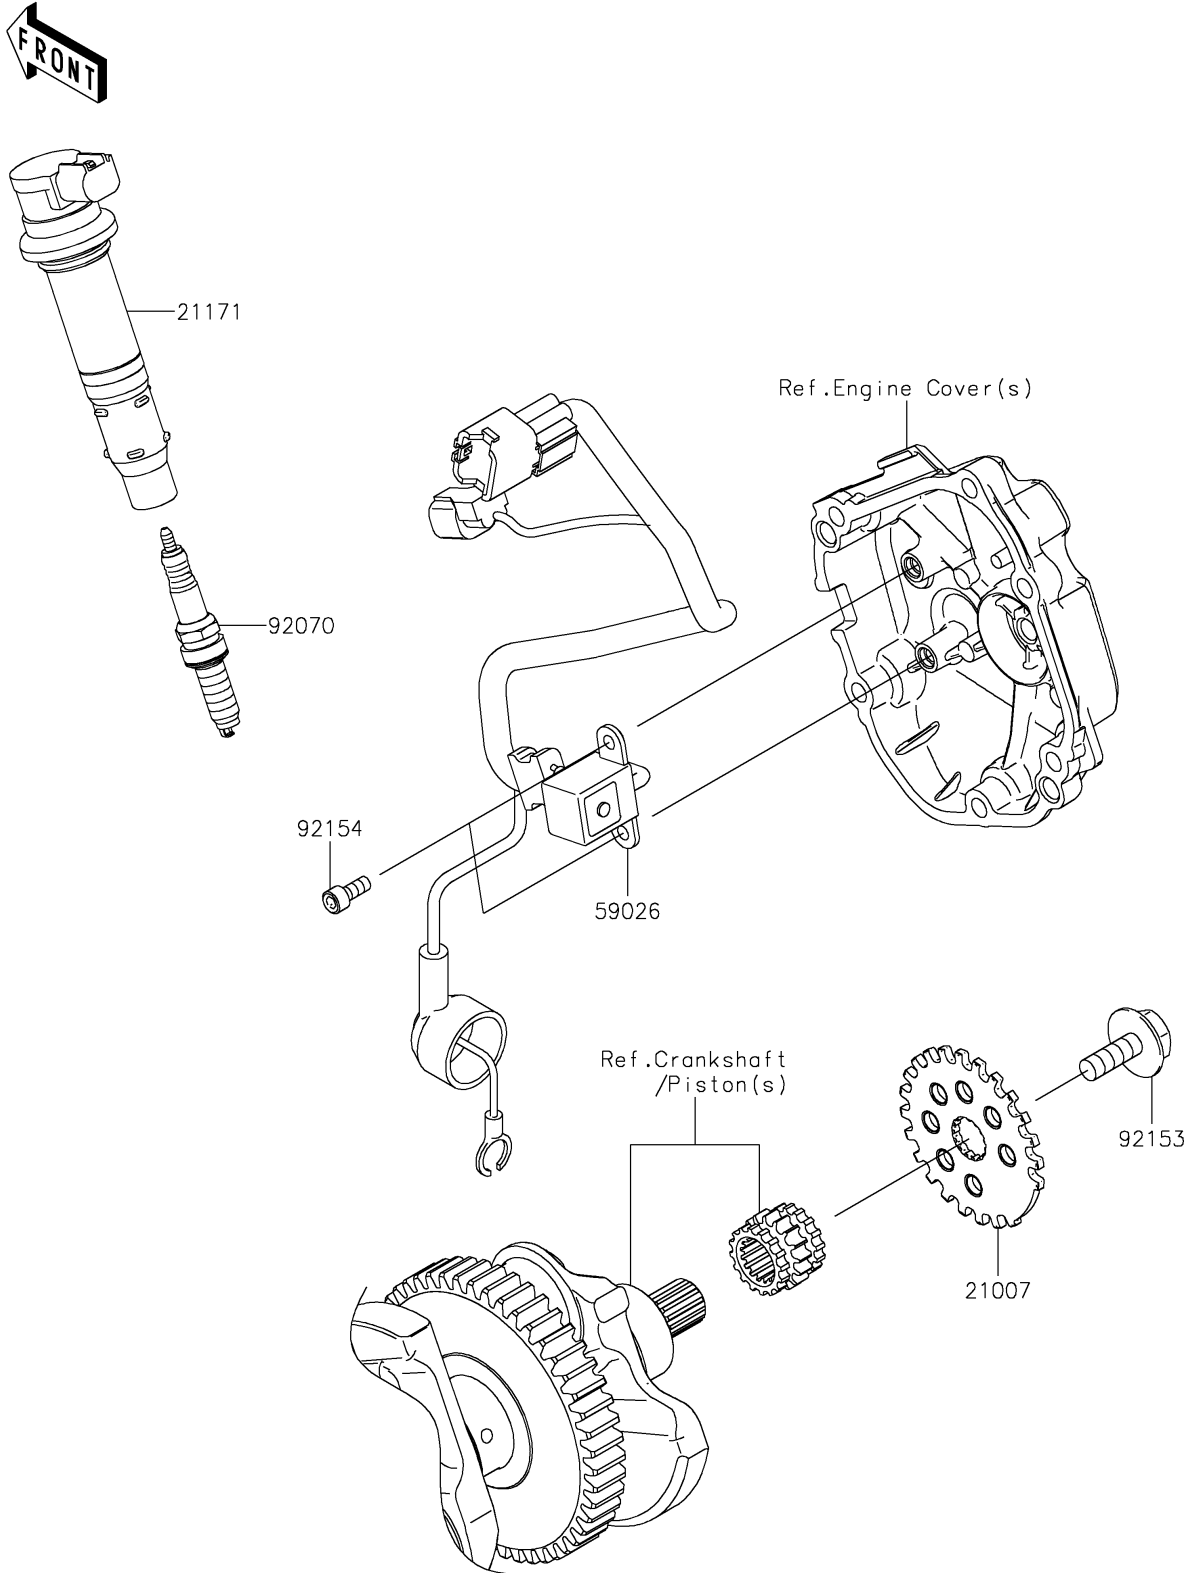

# 2022 NINJA® ZX™ -10R PARTS DIAGRAM

## Ignition System

E1830

## 2022 NINJA® ZX™ -10R PARTS LIST

### Ignition System

ITEM NAME	PART NUMBER	QUANTITY
ROTOR,PULSING (Ref # 21007)	21007-0705	1
COIL-ASSY-IGNITION (Ref # 21171)	21171-0756	4
COIL-PULSING (Ref # 59026)	59026-0044	1
PLUG-SPARK,SILMAR9B9(NGK) (Ref # 92070)	92070-0047	4
BOLT,FLANGED,8X23 (Ref # 92153)	92153-0549	1
BOLT,SOCKET,5X12 (Ref # 92154)	92154-0503	2