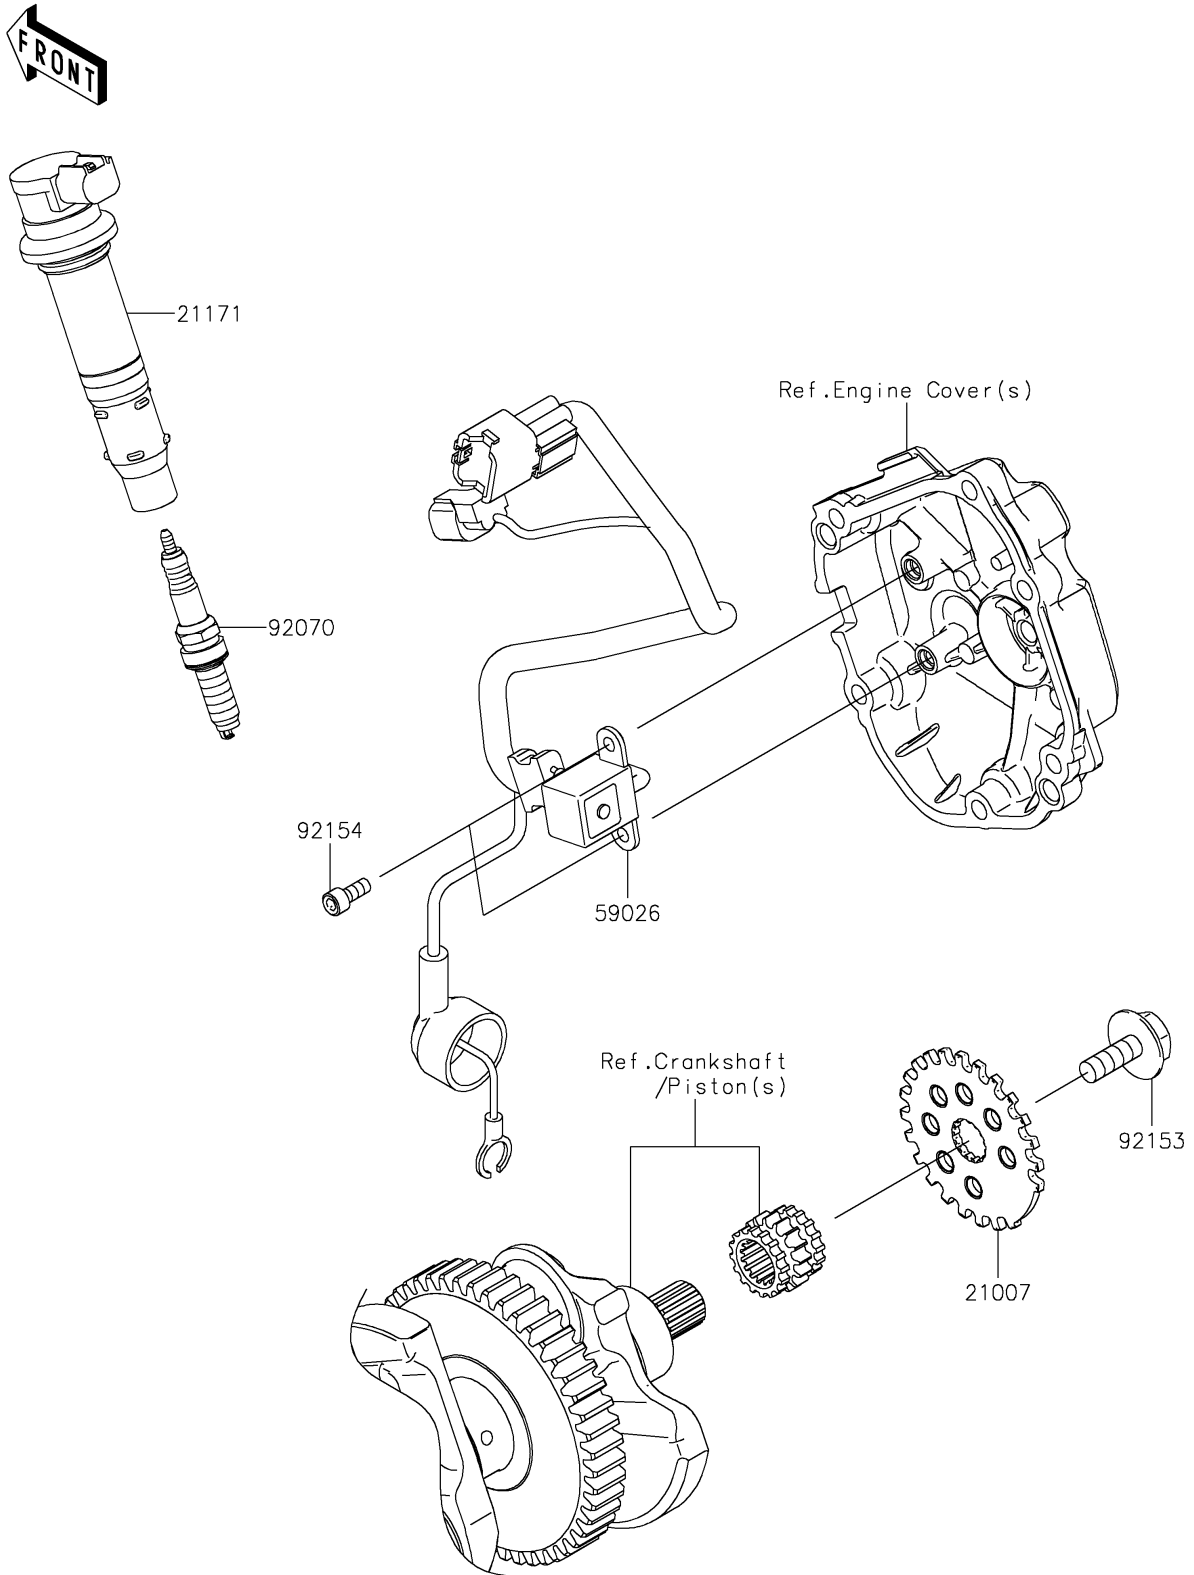

2023 Ninja® ZX-10R ABS PARTS DIAGRAM

Ignition System

E1830

2023 Ninja® ZX-10R ABS PARTS LIST

Ignition System

ITEM NAME	PART NUMBER	QUANTITY
ROTOR,PULSING (Ref # 21007)	21007-0705	1
COIL-ASSY-IGNITION (Ref # 21171)	21171-0756	4
COIL-PULSING (Ref # 59026)	59026-0044	1
PLUG-SPARK,SILMAR9B9(NGK) (Ref # 92070)	92070-0047	4
BOLT,FLANGED,8X23 (Ref # 92153)	92153-0549	1
BOLT,SOCKET,5X12 (Ref # 92154)	92154-0503	2