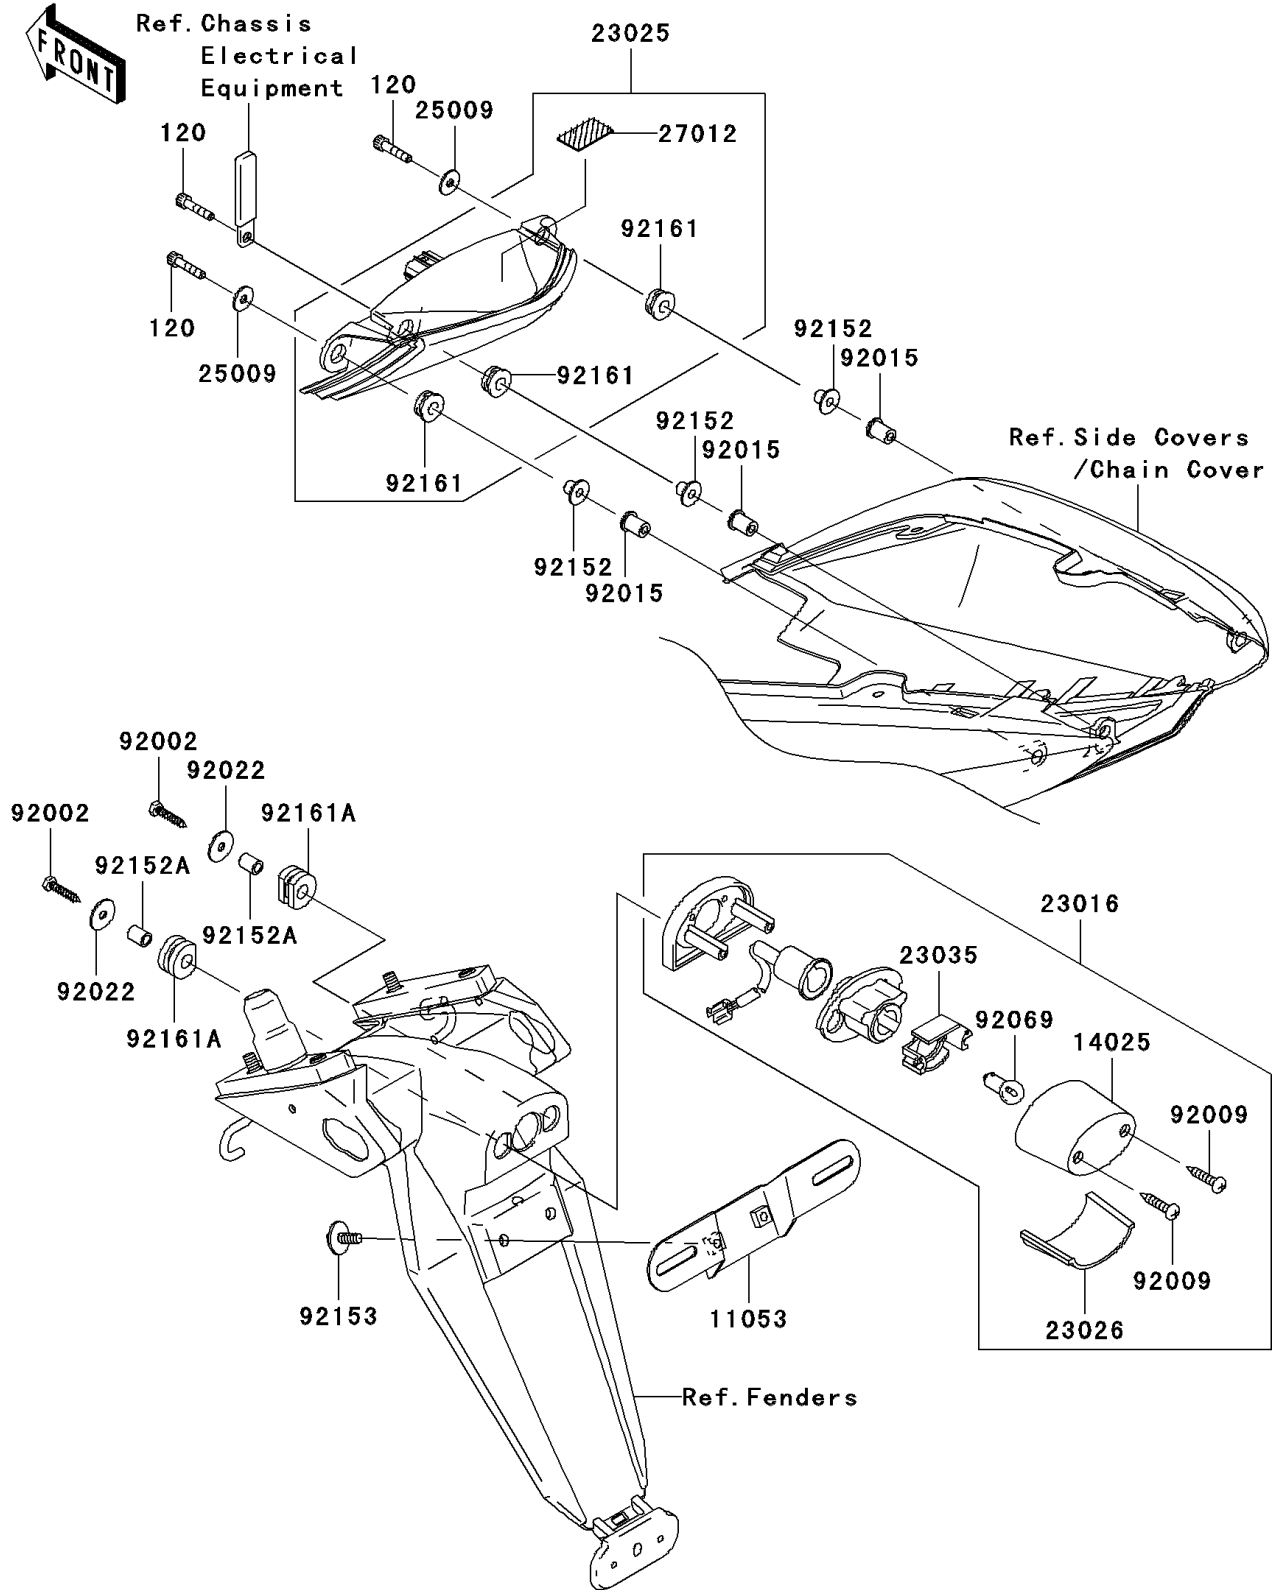

2005 Ninja® ZX™-10R PARTS DIAGRAM

Taillight(s)

F2720

2005 Ninja® ZX™-10R PARTS LIST

Taillight(s)

ITEM NAME	PART NUMBER	QUANTITY
BOLT-SOCKET (Ref # 120)	120W0522	3
BRACKET,LICENSE (Ref # 11053)	11053-0400	1
COVER,LICENSE LAMP (Ref # 14025)	14025-1725	1
LAMP-ASSY,LICENSE (Ref # 23016)	23016-0003	1
LAMP-TAIL (Ref # 23025)	23025-0016	1
LENS,LICENSE LAMP (Ref # 23026)	23026-1064	1
REFLECTOR-LAMP,LICENSE (Ref # 23035)	23035-1066	1
WASHER,5.2X16X1.2 (Ref # 25009)	25009-004	2
MAGIC TAPE (Ref # 27012)	27012-0049	1
BOLT,TAPPING,5X25 (Ref # 92002)	92002-1831	2
SCREW,TAPPING,4X20 (Ref # 92009)	92009-1378	2
NUT,WELL,5MM (Ref # 92015)	92015-1757	3
WASHER,5.5X20X1.2 (Ref # 92022)	92022-1581	2
BULB,12V 5W (Ref # 92069)	92069-1055	1
COLLAR (Ref # 92152)	92152-0092	3
COLLAR,6X9X11.5 (Ref # 92152A)	92152-1458	2
BOLT,6X16 (Ref # 92153)	92153-0684	2
DAMPER (Ref # 92161)	92161-1188	3
DAMPER (Ref # 92161A)	92161-1313	2