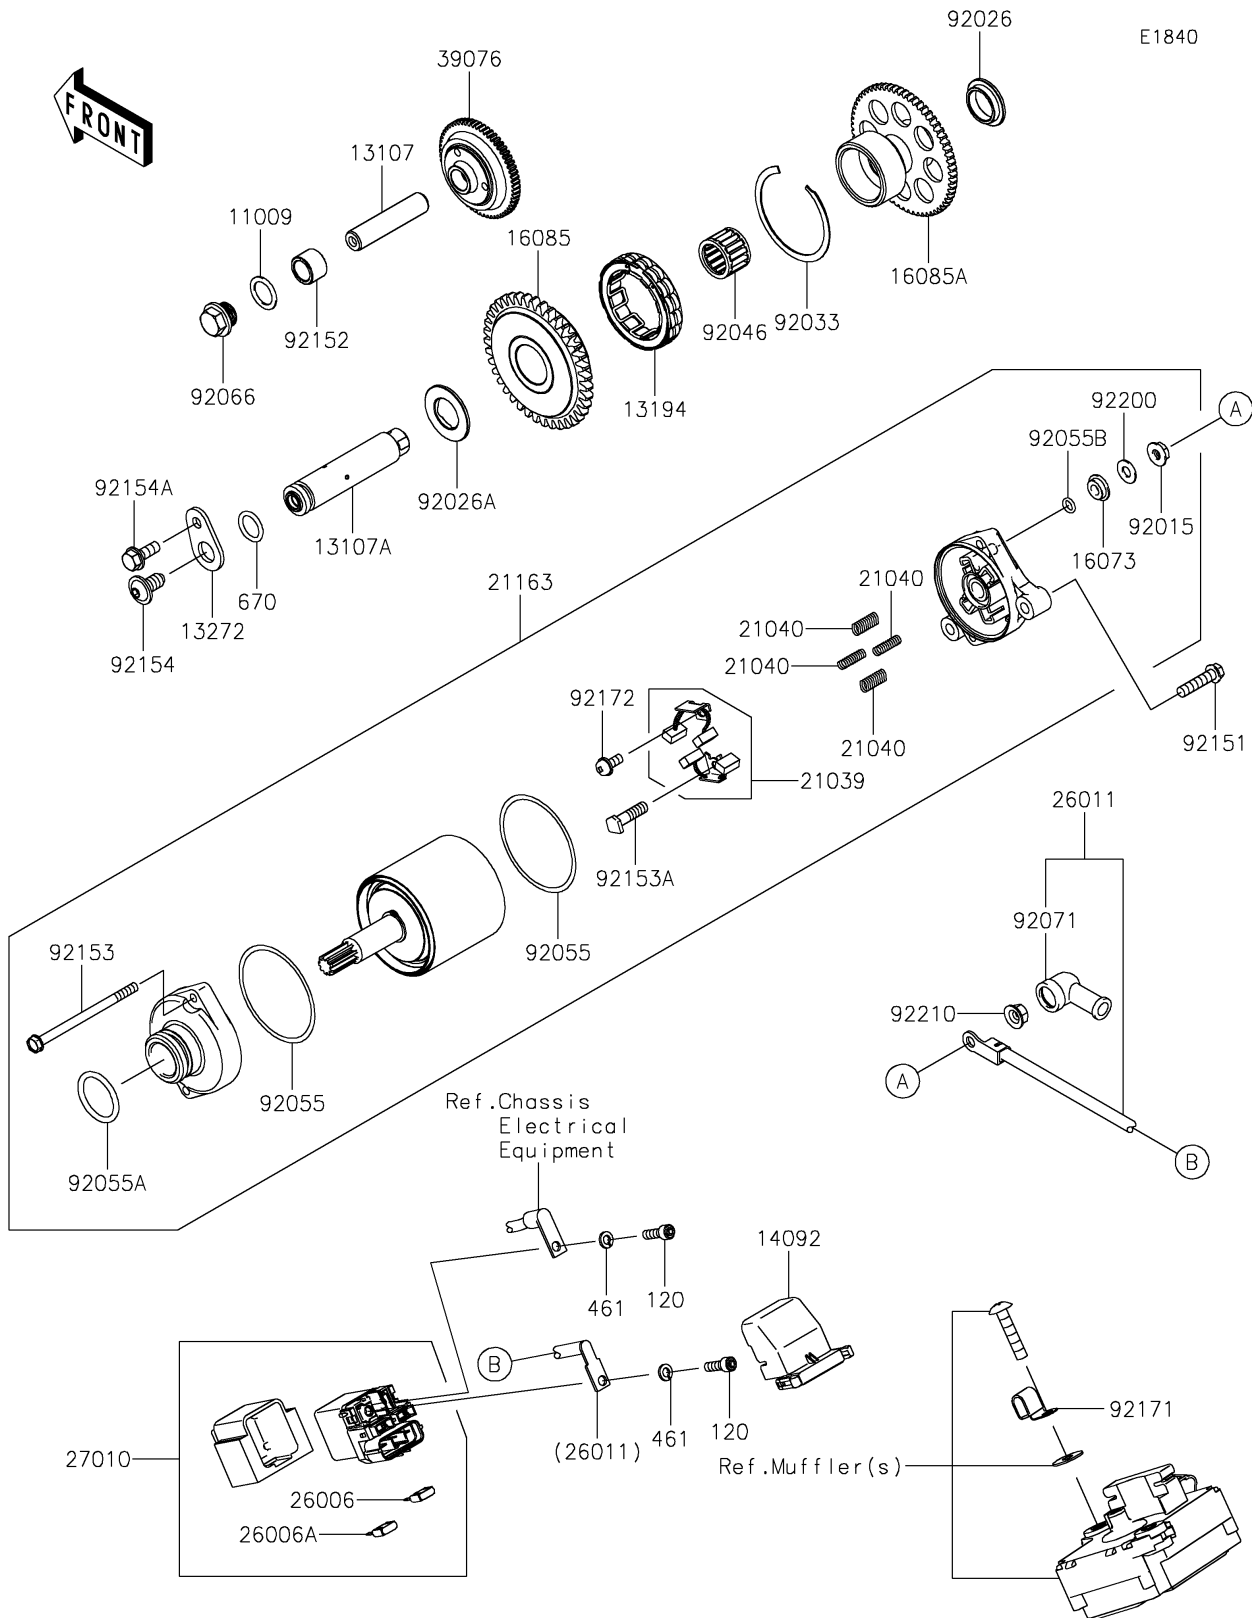

2024 NINJA® ZX™ -10R ABS PARTS DIAGRAM

Starter Motor

2024 NINJA® ZX™ -10R ABS PARTS LIST

Starter Motor

ITEM NAME	PART NUMBER	QUANTITY
GASKET,14.3X20X1 (Ref # 11009)	11009-1238	1
SHAFT (Ref # 13107)	13107-0231	1
SHAFT,ONEWAY CLUTCH (Ref # 13107A)	13107-0837	1
CLUTCH-ONEWAY (Ref # 13194)	13194-0553	1
PLATE (Ref # 13272)	13272-1998	1
COVER (Ref # 14092)	14092-0109	1
INSULATOR (Ref # 16073)	16073-0053	1
GEAR,39T (Ref # 16085)	16085-0650	1
GEAR,62T (Ref # 16085A)	16085-0651	1
BRUSH,CARBON (Ref # 21039)	21039-0004	1
SPRING-BRUSH (Ref # 21040)	21040-0003	4
STARTER-ELECTRIC (Ref # 21163)	21163-0064	1
FUSE,MINI BLADE,15A,BLUE (Ref # 26006)	26006-0001	1
FUSE,MINI BLADE,30A,GREEN (Ref # 26006A)	26006-1080	1
WIRE-LEAD (Ref # 26011)	26011-0308	1
SWITCH (Ref # 27010)	27010-0773	1
LIMITER (Ref # 39076)	39076-0554	1
NUT,STARTER MOTOR (Ref # 92015)	92015-1476	1
SPACER,RH (Ref # 92026)	92026-0157	1
SPACER,LH (Ref # 92026A)	92026-0158	1
RING-SNAP (Ref # 92033)	92033-3731	1
BEARING-NEEDLE,18X24X17 (Ref # 92046)	92046-0624	1
RING-O (Ref # 92055)	92055-0136	2
RING-O (Ref # 92055A)	92055-1276	1
RING-O,4.5X2.0 (Ref # 92055B)	92055-1370	1
PLUG,14X8 (Ref # 92066)	92066-0837	1
GROMMET (Ref # 92071)	92071-0024	1
BOLT,FLANGED-SMALL,6X25 (Ref # 92151)	92151-1930	2
COLLAR,12.2X17X12 (Ref # 92152)	92152-0870	1

2024 NINJA® ZX™ -10R ABS PARTS LIST

Starter Motor

ITEM NAME	PART NUMBER	QUANTITY
BOLT (Ref # 92153)	92153-1850	2
BOLT (Ref # 92153A)	92153-1866	1
BOLT,SOCKET,8X16 (Ref # 92154)	92154-0397	1
BOLT,FLANGED,6X16 (Ref # 92154A)	92154-1851	1
CLAMP (Ref # 92171)	92171-0534	1
SCREW (Ref # 92172)	92172-0334	1
WASHER (Ref # 92200)	92200-0386	1
NUT,6MM (Ref # 92210)	92210-0188	1
BOLT-SOCKET,5X10 (Ref # 120)	120CB0510	2
WASHER-SPRING,5MM (Ref # 461)	461DB0500	2
O RING,14MM (Ref # 670)	670D2014	1