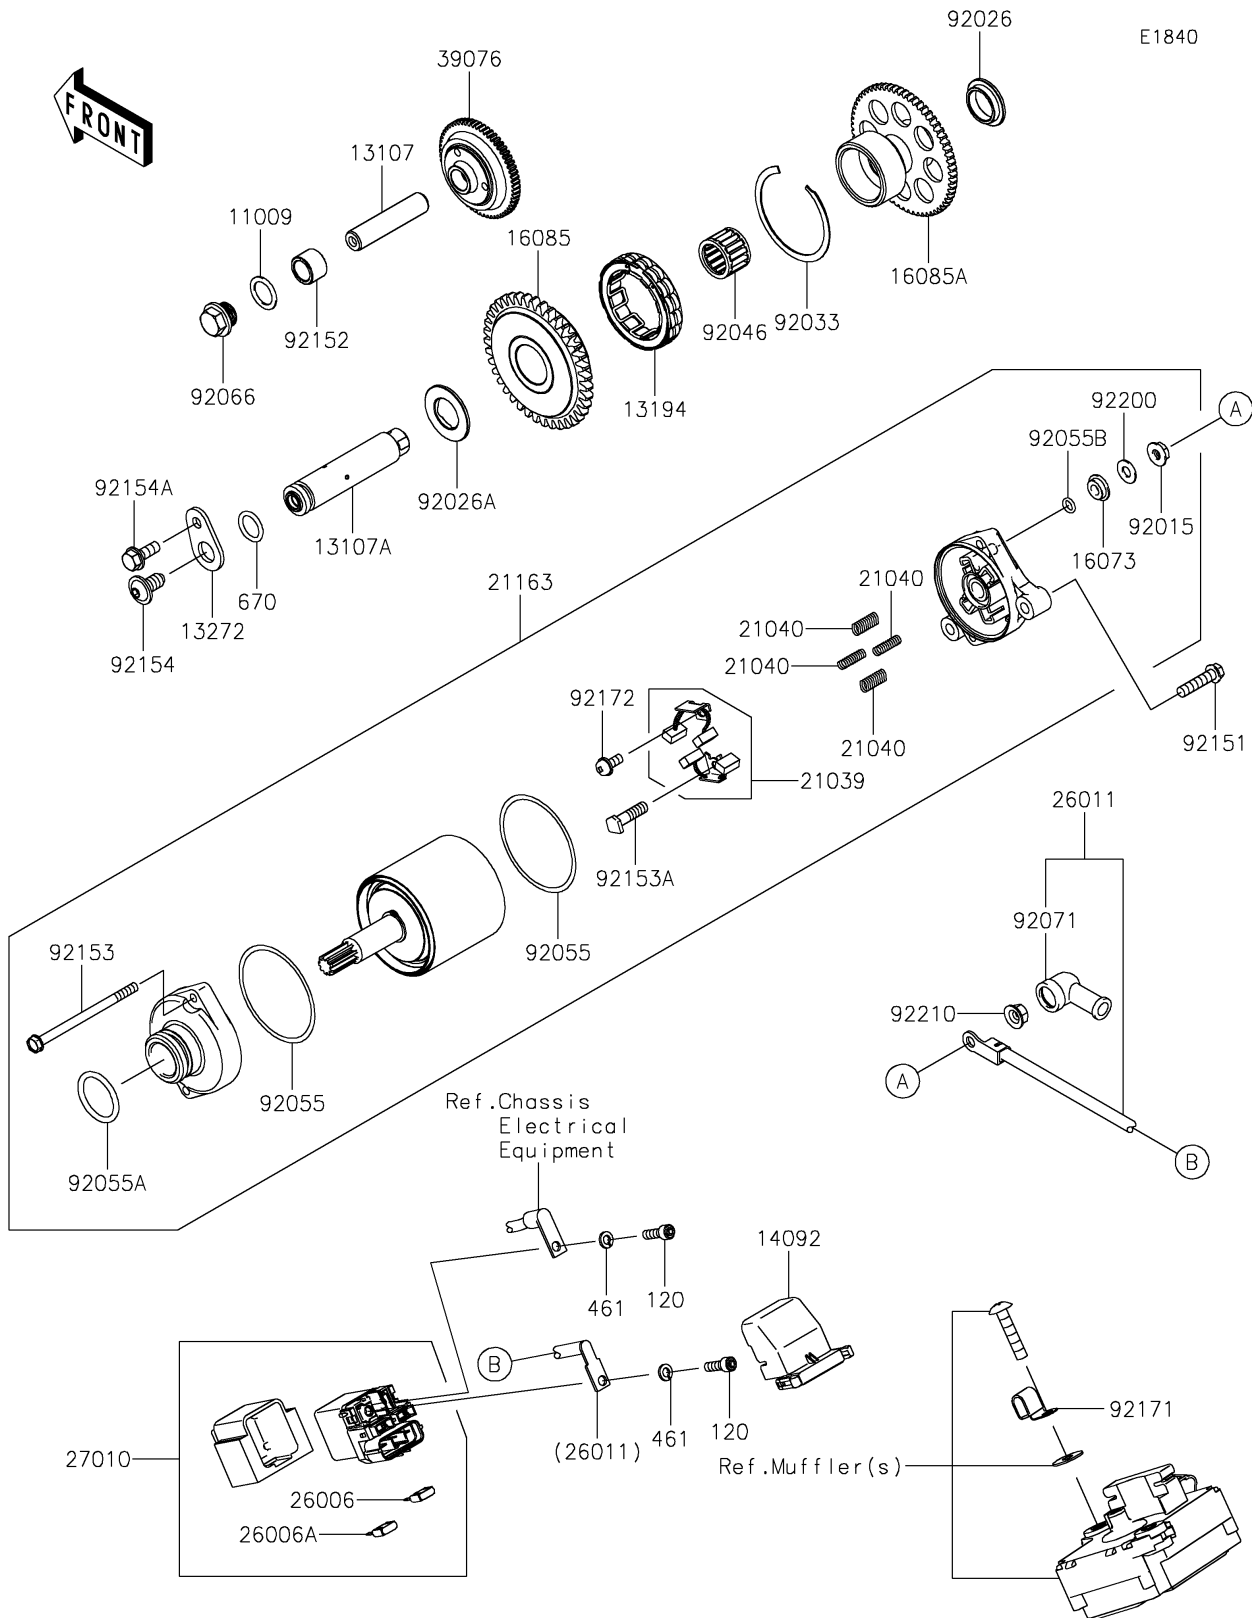

2024 Ninja ZX-10R ABS PARTS DIAGRAM

Starter Motor

2024 Ninja ZX-10R ABS PARTS LIST

Starter Motor

ITEM NAME	PART NUMBER	QUANTITY
GASKET,14.3X20X1 (Ref # 11009)	11009-1238	1
SHAFT (Ref # 13107)	13107-0231	1
SHAFT,ONEWAY CLUTCH (Ref # 13107A)	13107-0837	1
CLUTCH-ONEWAY (Ref # 13194)	13194-0553	1
PLATE (Ref # 13272)	13272-1998	1
COVER (Ref # 14092)	14092-0109	1
INSULATOR (Ref # 16073)	16073-0053	1
GEAR,39T (Ref # 16085)	16085-0650	1
GEAR,62T (Ref # 16085A)	16085-0651	1
BRUSH,CARBON (Ref # 21039)	21039-0004	1
SPRING-BRUSH (Ref # 21040)	21040-0003	4
STARTER-ELECTRIC (Ref # 21163)	21163-0064	1
FUSE,MINI BLADE,15A,BLUE (Ref # 26006)	26006-0001	1
FUSE,MINI BLADE,30A,GREEN (Ref # 26006A)	26006-1080	1
WIRE-LEAD (Ref # 26011)	26011-0308	1
SWITCH (Ref # 27010)	27010-0773	1
LIMITER (Ref # 39076)	39076-0554	1
NUT,STARTER MOTOR (Ref # 92015)	92015-1476	1
SPACER,RH (Ref # 92026)	92026-0157	1
SPACER,LH (Ref # 92026A)	92026-0158	1
RING-SNAP (Ref # 92033)	92033-3731	1
BEARING-NEEDLE,18X24X17 (Ref # 92046)	92046-0624	1
RING-O (Ref # 92055)	92055-0136	2
RING-O (Ref # 92055A)	92055-1276	1
RING-O,4.5X2.0 (Ref # 92055B)	92055-1370	1
PLUG,14X8 (Ref # 92066)	92066-0837	1
GROMMET (Ref # 92071)	92071-0024	1
BOLT,FLANGED-SMALL,6X25 (Ref # 92151)	92151-1930	2
COLLAR,12.2X17X12 (Ref # 92152)	92152-0870	1

2024 Ninja ZX-10R ABS PARTS LIST

Starter Motor

ITEM NAME	PART NUMBER	QUANTITY
BOLT (Ref # 92153)	92153-1850	2
BOLT (Ref # 92153A)	92153-1866	1
BOLT,SOCKET,8X16 (Ref # 92154)	92154-0397	1
BOLT,FLANGED,6X16 (Ref # 92154A)	92154-1851	1
CLAMP (Ref # 92171)	92171-0534	1
SCREW (Ref # 92172)	92172-0334	1
WASHER (Ref # 92200)	92200-0386	1
NUT,6MM (Ref # 92210)	92210-0188	1
BOLT-SOCKET,5X10 (Ref # 120)	120CB0510	2
WASHER-SPRING,5MM (Ref # 461)	461DB0500	2
O RING,14MM (Ref # 670)	670D2014	1