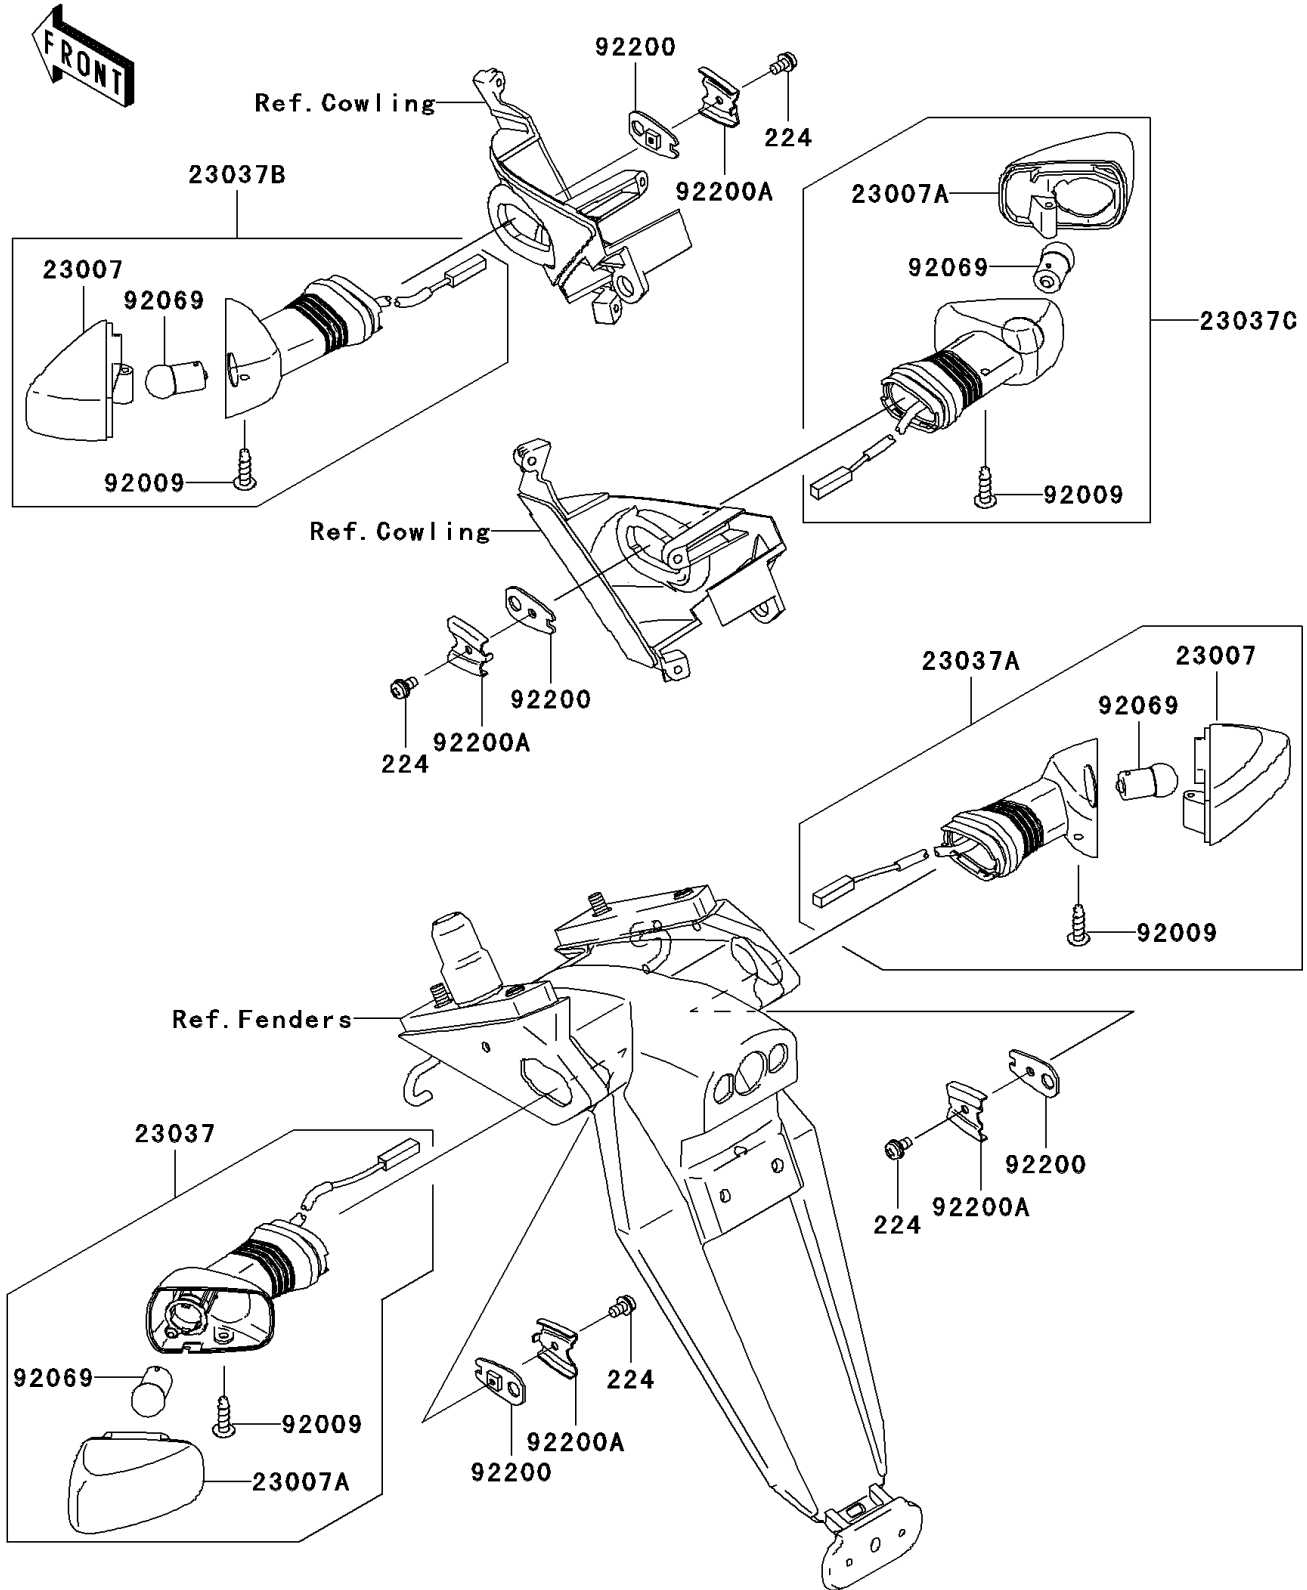

# 2005 Ninja® ZX™-10R PARTS DIAGRAM

Turn Signals

F2730

## 2005 Ninja® ZX™ -10R PARTS LIST

### Turn Signals

ITEM NAME	PART NUMBER	QUANTITY
SCREW-PAN-WP-CROS,4X8 (Ref # 224)	224C0408	4
LENS-COMP,SIGNAL LAMP (Ref # 23007)	23007-0039	2
LENS-COMP,SIGNAL LAMP (Ref # 23007A)	23007-0040	2
LAMP-ASSY-SIGNAL,RR,LH (Ref # 23037)	23037-0060	1
LAMP-ASSY-SIGNAL,RR,RH (Ref # 23037A)	23037-0061	1
LAMP-ASSY-SIGNAL,FR,LH (Ref # 23037B)	23037-0068	1
LAMP-ASSY-SIGNAL,FR,RH (Ref # 23037C)	23037-0069	1
SCREW,4X16,BLACK (Ref # 92009)	92009-1158	4
BULB,12V 10W (Ref # 92069)	92069-0003	4
WASHER,SIGNAL LAMP (Ref # 92200)	92200-0164	4
WASHER,SIGNAL LAMP (Ref # 92200A)	92200-0165	4