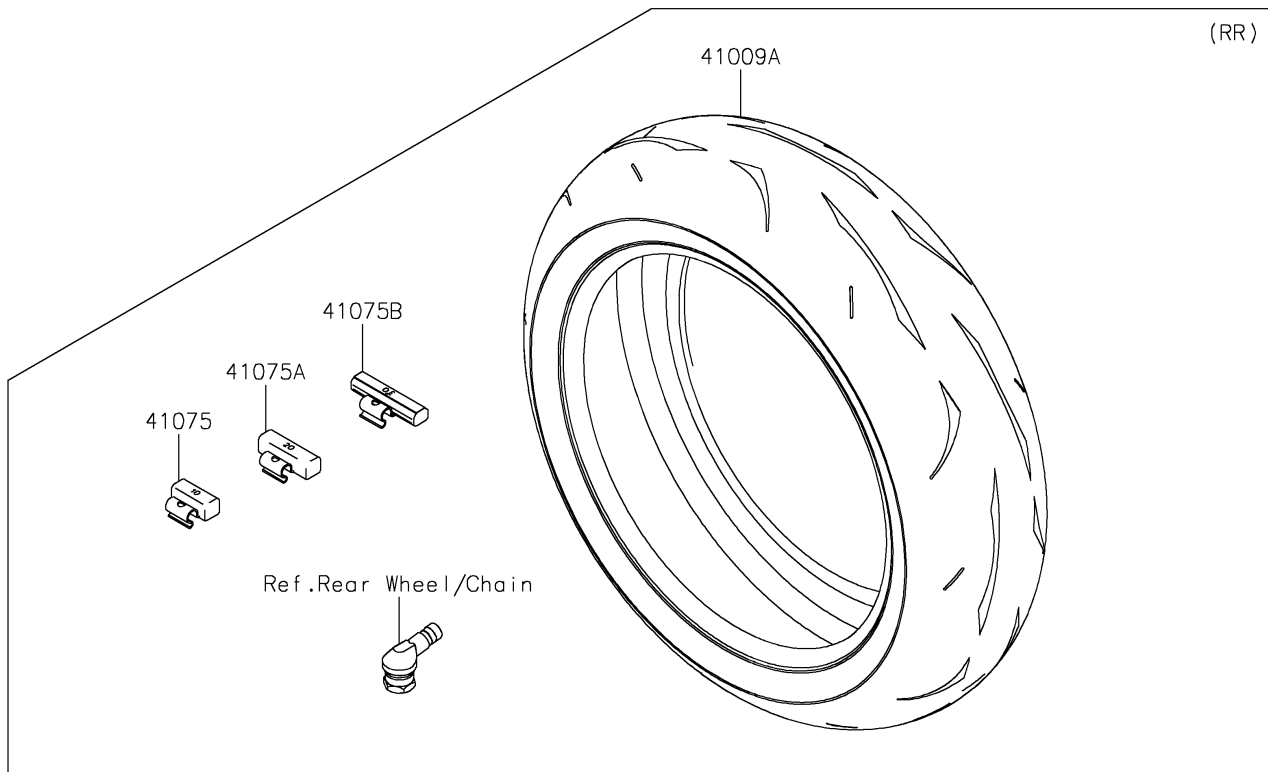

2022 NINJA® ZX™-10R PARTS DIAGRAM

Tires

F2210

2022 NINJA® ZX™ -10R PARTS LIST

Tires

ITEM NAME	PART NUMBER	QUANTITY
TIRE,FR,120/70ZR17(58W),RS11F (Ref # 41009)	41009-0860	1
TIRE,RR,190/55ZR17(75W),RS11R (Ref # 41009A)	41009-0861	1
BALANCER-WHEEL,10G,SILVER (Ref # 41075)	41075-0007	AR
BALANCER-WHEEL,20G,SILVER (Ref # 41075A)	41075-0008	AR
BALANCER-WHEEL,30G,SILVER (Ref # 41075B)	41075-0009	AR