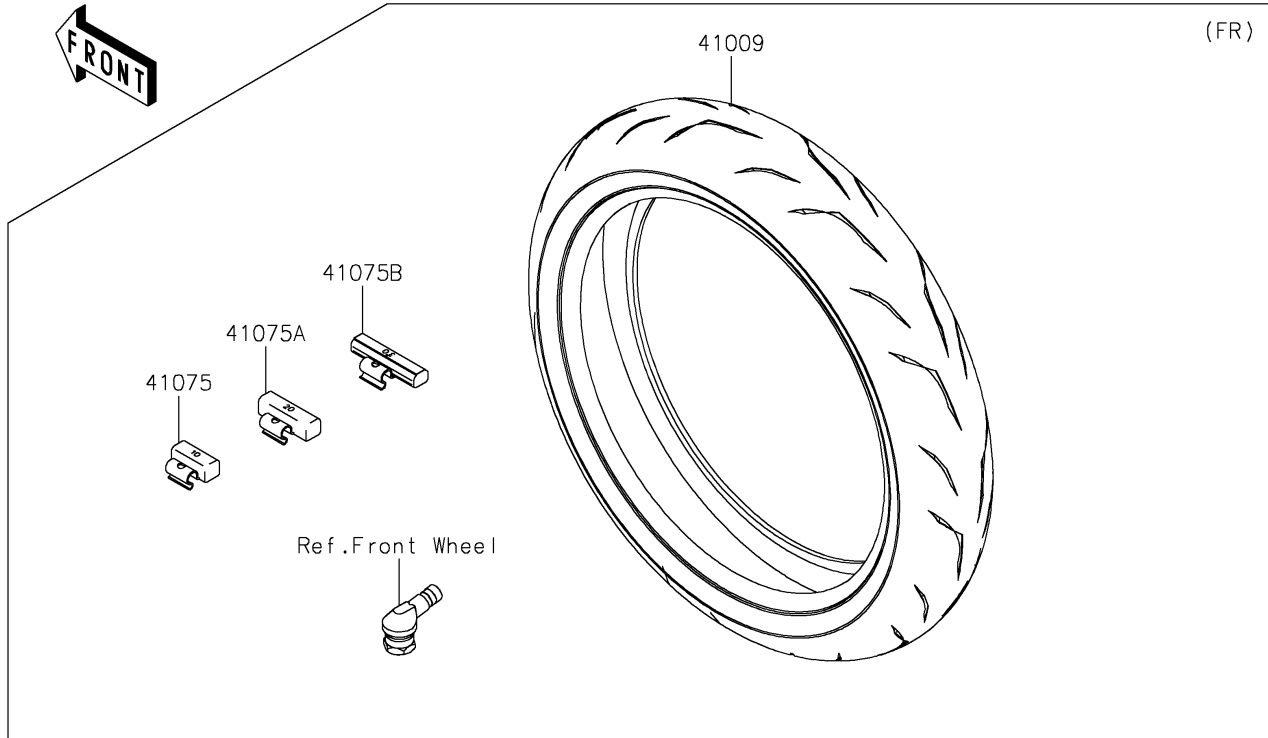

2022 NINJA® ZX™-10R PARTS DIAGRAM

Tires

F2210

2022 NINJA® ZX™ -10R PARTS LIST

Tires

ITEM NAME	PART NUMBER	QUANTITY
TIRE,FR,120/70ZR17(58W),RS11F (Ref # 41009)	41009-0860	1
TIRE,RR,190/55ZR17(75W),RS11R (Ref # 41009A)	41009-0861	1
BALANCER-WHEEL,10G,SILVER (Ref # 41075)	41075-0007	AR
BALANCER-WHEEL,20G,SILVER (Ref # 41075A)	41075-0008	AR
BALANCER-WHEEL,30G,SILVER (Ref # 41075B)	41075-0009	AR