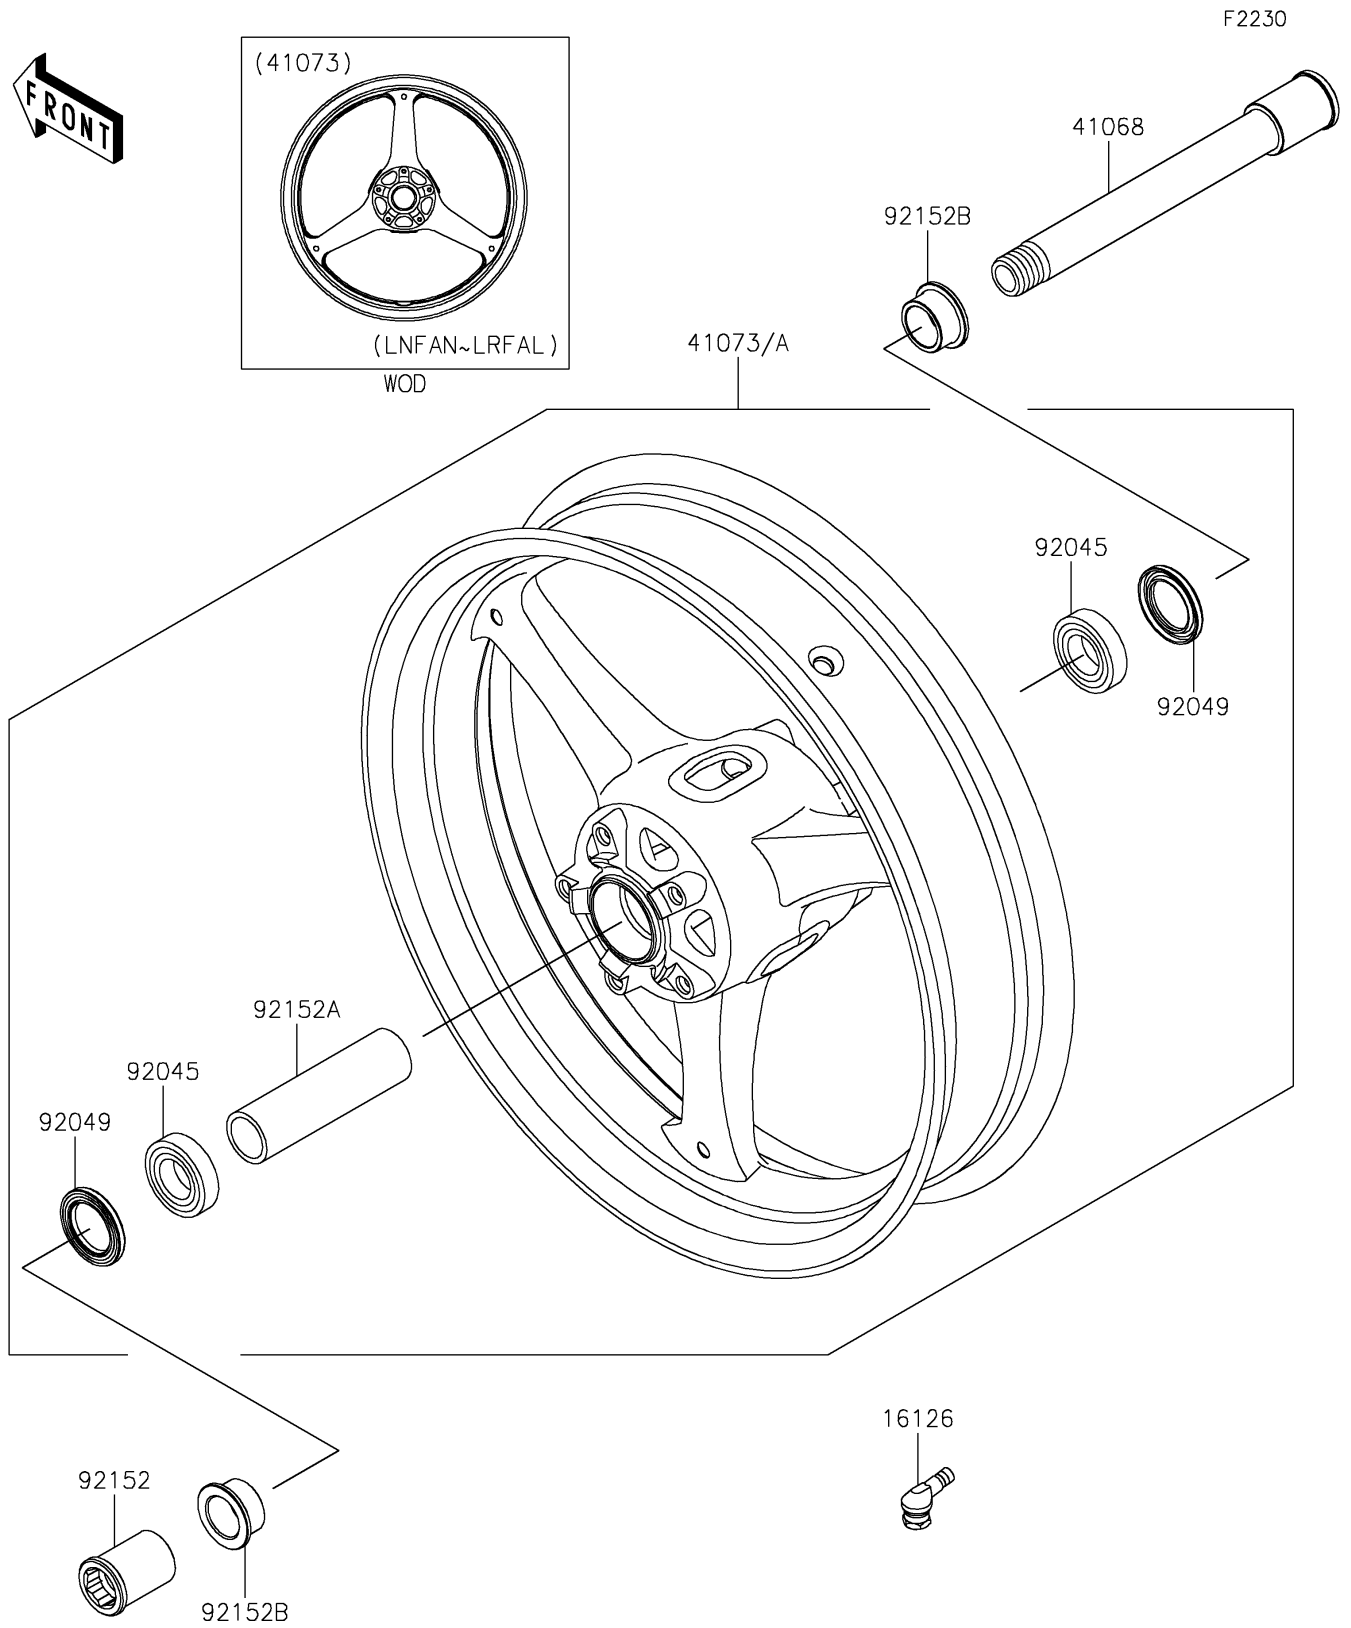

2022 NINJA® ZX™ -10R PARTS DIAGRAM

Front Wheel

2022 NINJA® ZX™ -10R PARTS LIST

Front Wheel

ITEM NAME	PART NUMBER	QUANTITY
VALVE (Ref # 16126)	16126-0735	1
AXLE,FR,25X205 (Ref # 41068)	41068-0594	1
WHEEL-ASSY,FR,G.BLACK (Ref # 41073)	41073-0757-18F	1
BEARING-BALL,25X47X12 (Ref # 92045)	92045-0803	2
SEAL-OIL,BJN-C2 32X47X5 (Ref # 92049)	92049-0050	2
COLLAR,FR AXLE,LH,L=44.5 (Ref # 92152)	92152-0240	1
COLLAR,FR HUB,L=115 (Ref # 92152A)	92152-0616	1
COLLAR,FR AXLE,L=18 (Ref # 92152B)	92152-2638	2