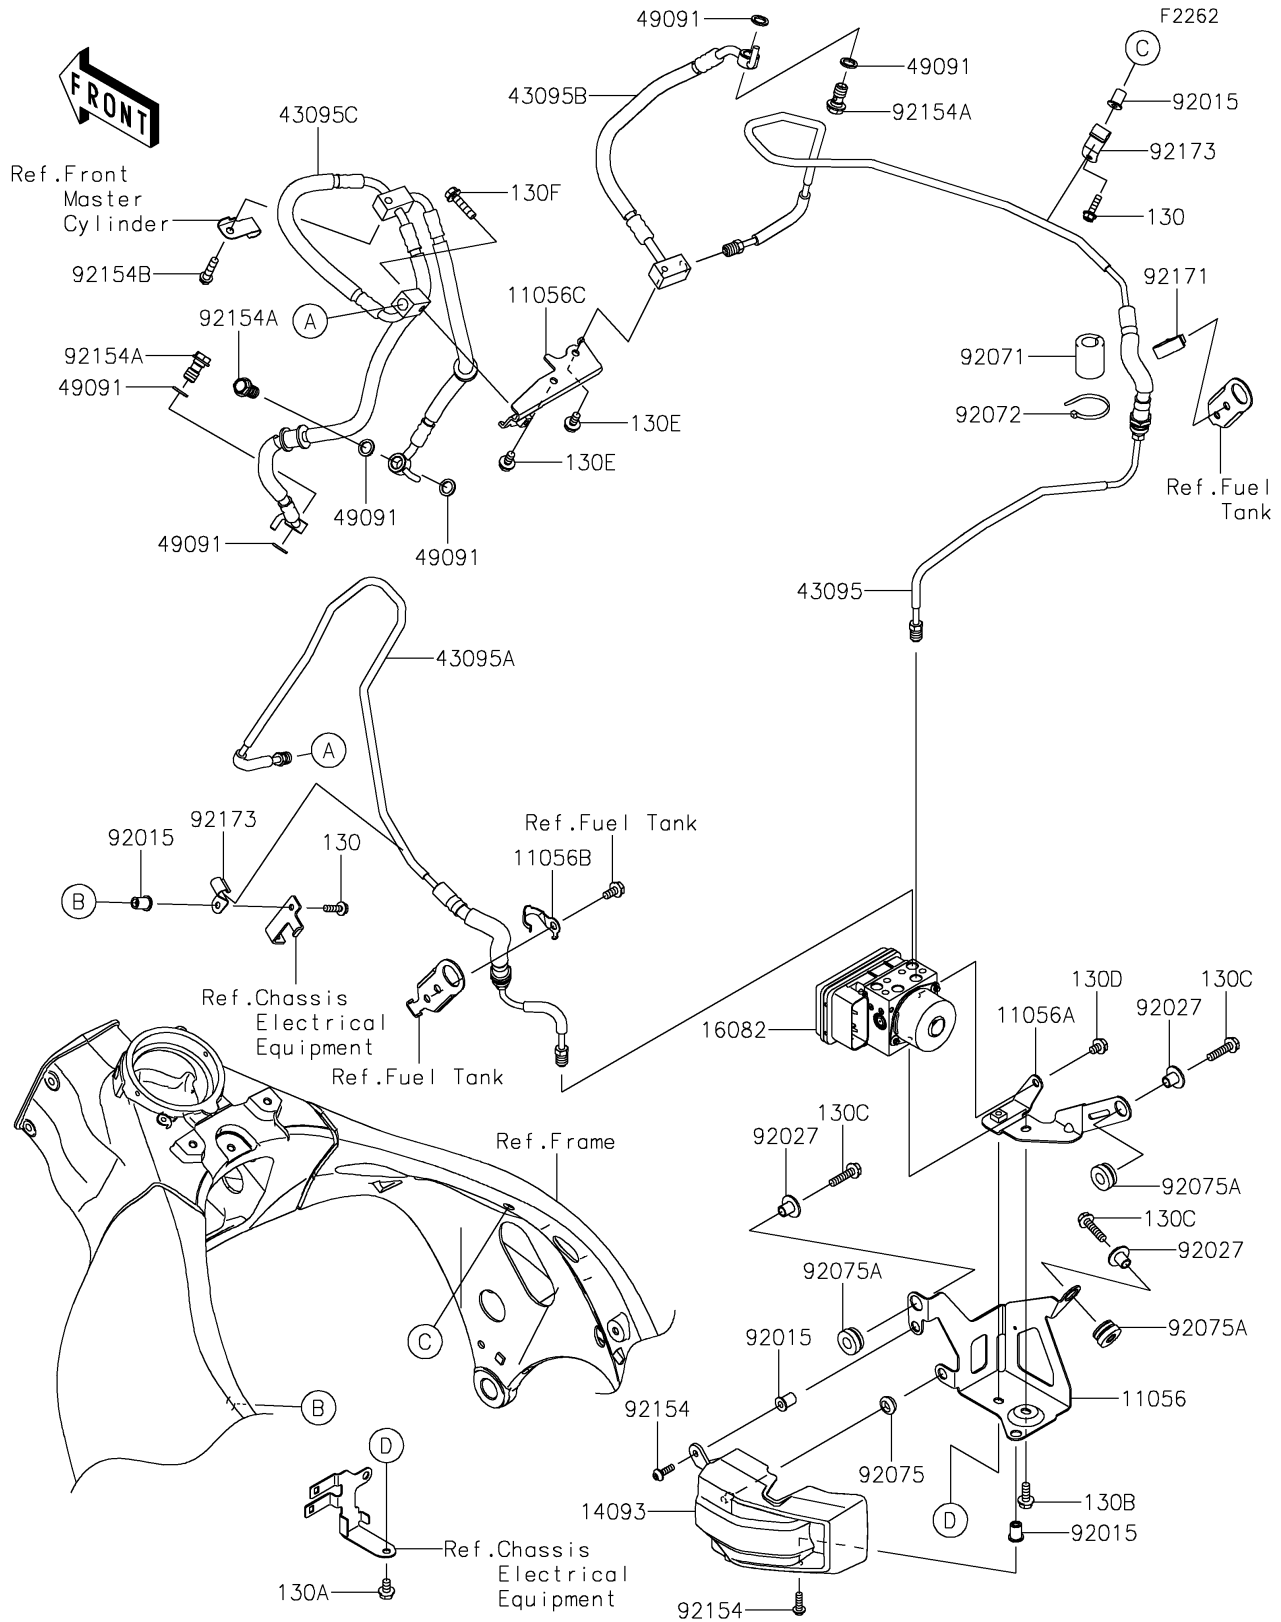

2024 Ninja ZX-10R ABS PARTS DIAGRAM

Brake Piping

2024 Ninja ZX-10R ABS PARTS LIST

Brake Piping

ITEM NAME	PART NUMBER	QUANTITY
BRACKET,ABS UNIT,MAIN (Ref # 11056)	11056-0325	1
BRACKET,ABS UNIT,SUB (Ref # 11056A)	11056-0326	1
BRACKET (Ref # 11056B)	11056-0327	1
BRACKET,FRM HEAD (Ref # 11056C)	11056-7726	1
COVER,ABS UNIT (Ref # 14093)	14093-0434	1
PUMP-ASSY-OIL,ABS,BOSCH,9.1MP (Ref # 16082)	16082-0846	1
HOSE-BRAKE,ABS UNIT-FRM HEAD (Ref # 43095)	43095-0917	1
HOSE-BRAKE,FRM HEAD-ABS UNIT (Ref # 43095A)	43095-0919	1
HOSE-BRAKE,FR M/CYL.-FRM HEAD (Ref # 43095B)	43095-1600	1
HOSE-BRAKE,FRM HEAD-FR CAL. (Ref # 43095C)	43095-1810	1
WASHER-SEAL,10.1X14.5X1.5 (Ref # 49091)	49091-0001	6
NUT,WELL,5MM (Ref # 92015)	92015-1757	4
COLLAR,FLANGED,L=12.1,BLACK (Ref # 92027)	92027-1651	3
GROMMET (Ref # 92071)	92071-1143	1
BAND,L=148 (Ref # 92072)	92072-3768	1
DAMPER,6X16X7 (Ref # 92075)	92075-1011	1
DAMPER (Ref # 92075A)	92075-277	3
BOLT,SOCKET,5X16 (Ref # 92154)	92154-0209	2
BOLT,BANJO,10X19 (Ref # 92154A)	92154-1554	3
BOLT,FLANGED-SMALL,6X25 (Ref # 92154B)	92154-1836	1
CLAMP (Ref # 92171)	92171-0782	1
CLAMP (Ref # 92173)	92173-0786	2
BOLT-FLANGED,5X18 (Ref # 130)	130BA0518	2
BOLT-FLANGED,6X10 (Ref # 130A)	130BA0610	1
BOLT-FLANGED,6X16 (Ref # 130B)	130BA0616	1
BOLT-FLANGED,6X25 (Ref # 130C)	130BA0625	3
BOLT-FLANGED,6X8 (Ref # 130D)	130BB0608	1
BOLT-FLANGED,6X12 (Ref # 130E)	130CA0612	2
BOLT-FLANGED,6X25 (Ref # 130F)	130CB0625	1