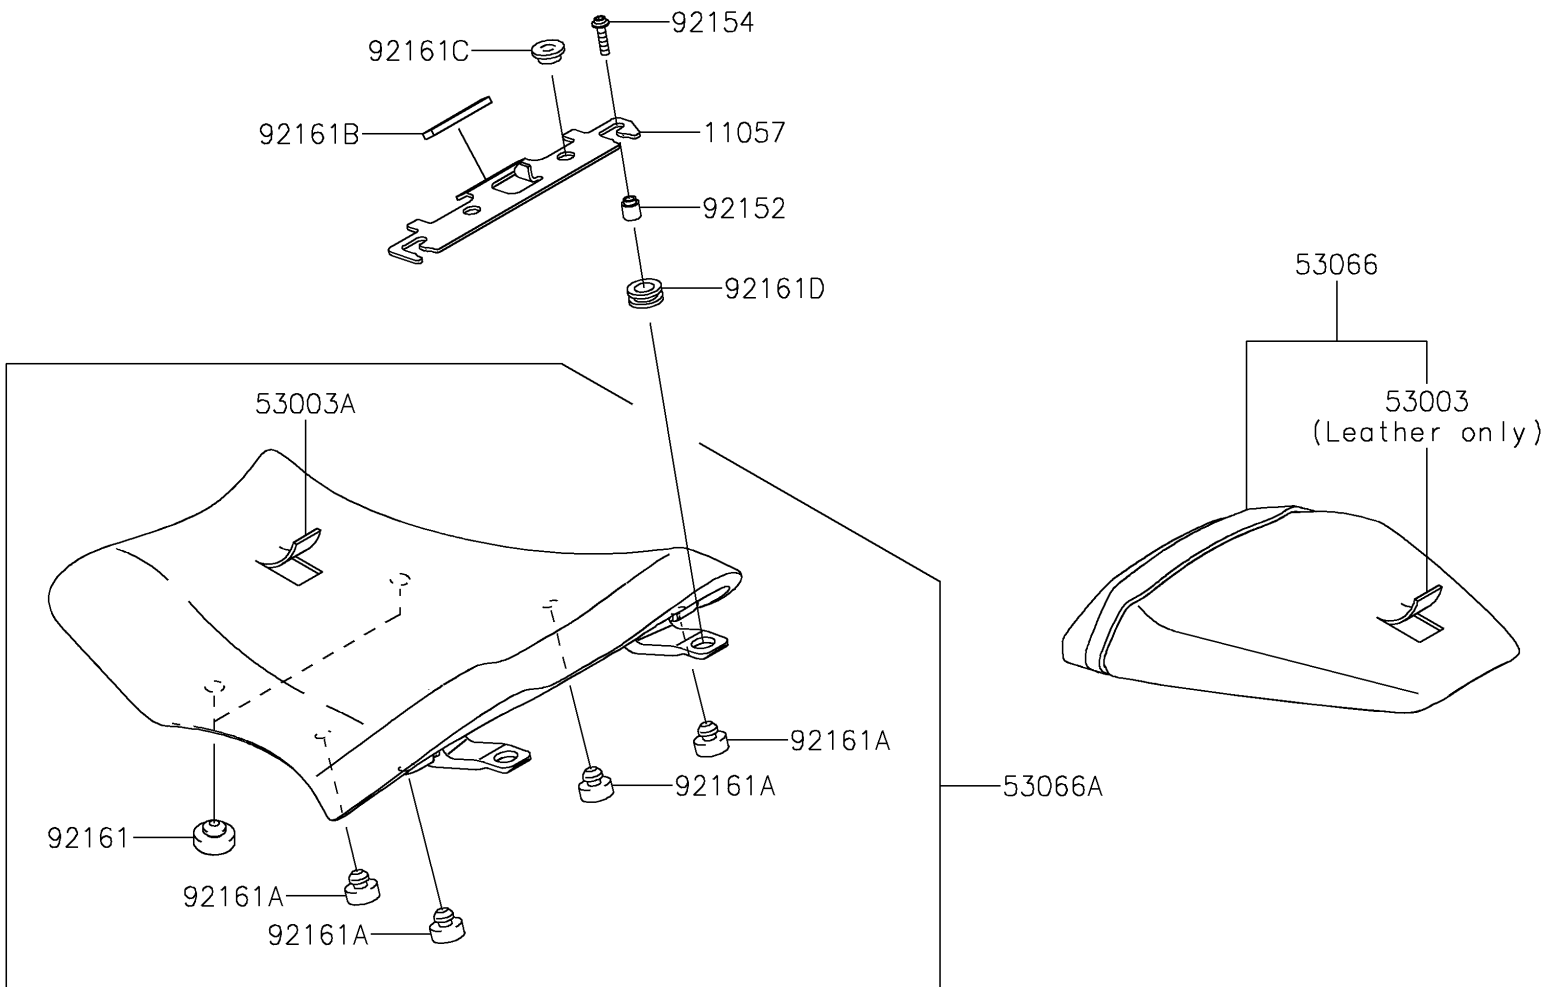

2022 Ninja® ZX™-10R ABS PARTS DIAGRAM

Seat

F2510

2022 Ninja® ZX™-10R ABS PARTS LIST

Seat

ITEM NAME	PART NUMBER	QUANTITY
BRACKET,SEAT (Ref # 11057)	11057-7381	1
LEATHER,RR SEAT,BLACK (Ref # 53003)	53003-0420-MA	1
LEATHER,FR SEAT,BLACK (Ref # 53003A)	53003-0535-MA	1
SEAT-ASSY,RR,BLACK/BLACK (Ref # 53066)	53066-0506-12Y	1
SEAT-ASSY,FR,BLACK (Ref # 53066A)	53066-0700-MA	1
COLLAR (Ref # 92152)	92152-2816	2
BOLT,SOCKET,5X20 (Ref # 92154)	92154-4257	2
DAMPER,SEAT,10X25X8 (Ref # 92161)	92161-0095	2
DAMPER,8X20X8 (Ref # 92161A)	92161-0223	4
DAMPER,10X50X4 (Ref # 92161B)	92161-1834	1
DAMPER,6X20X7.5 (Ref # 92161C)	92161-1937	2
DAMPER (Ref # 92161D)	92161-2403	2