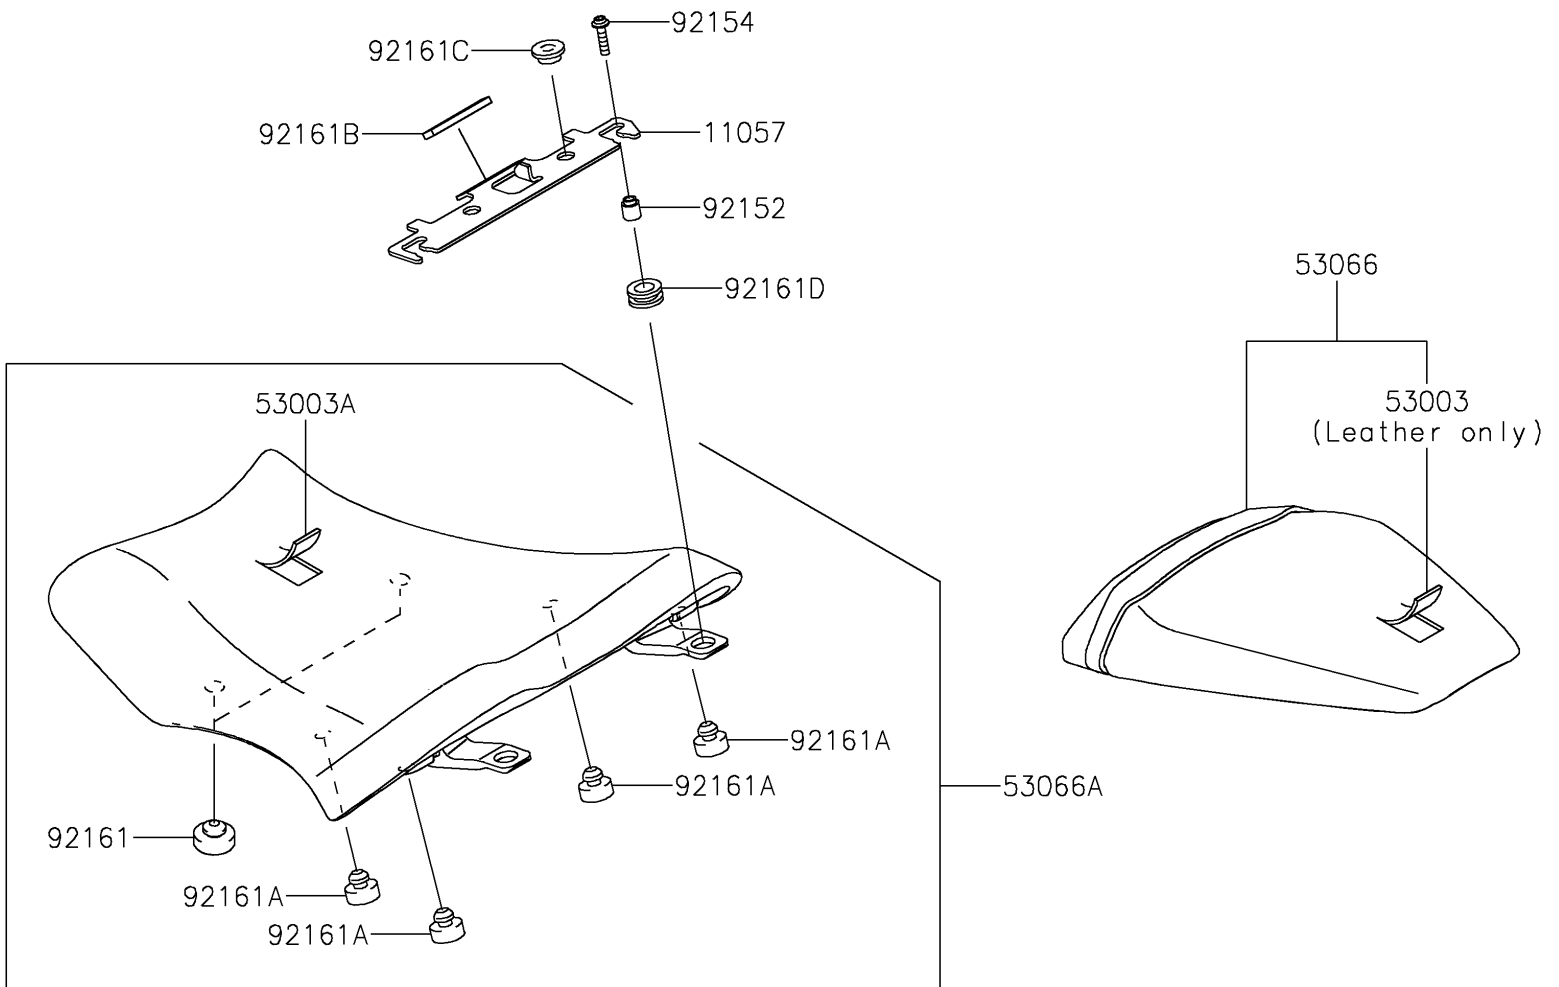

# 2024 NINJA® ZX™ -10R ABS PARTS DIAGRAM

Seat

F2510

## 2024 NINJA® ZX™ -10R ABS PARTS LIST

### Seat

ITEM NAME	PART NUMBER	QUANTITY
BRACKET,SEAT (Ref # 11057)	11057-7381	1
LEATHER,RR SEAT,BLACK (Ref # 53003)	53003-0420-MA	1
LEATHER,FR SEAT,BLACK (Ref # 53003A)	53003-0535-MA	1
SEAT-ASSY,RR,BLACK/BLACK (Ref # 53066)	53066-0506-12Y	1
SEAT-ASSY,FR,BLACK (Ref # 53066A)	53066-0700-MA	1
COLLAR (Ref # 92152)	92152-2816	2
BOLT,SOCKET,5X20 (Ref # 92154)	92154-4257	2
DAMPER,SEAT,10X25X8 (Ref # 92161)	92161-0095	2
DAMPER,8X20X8 (Ref # 92161A)	92161-0223	4
DAMPER,10X50X4 (Ref # 92161B)	92161-1834	1
DAMPER,6X20X7.5 (Ref # 92161C)	92161-1937	2
DAMPER (Ref # 92161D)	92161-2403	2