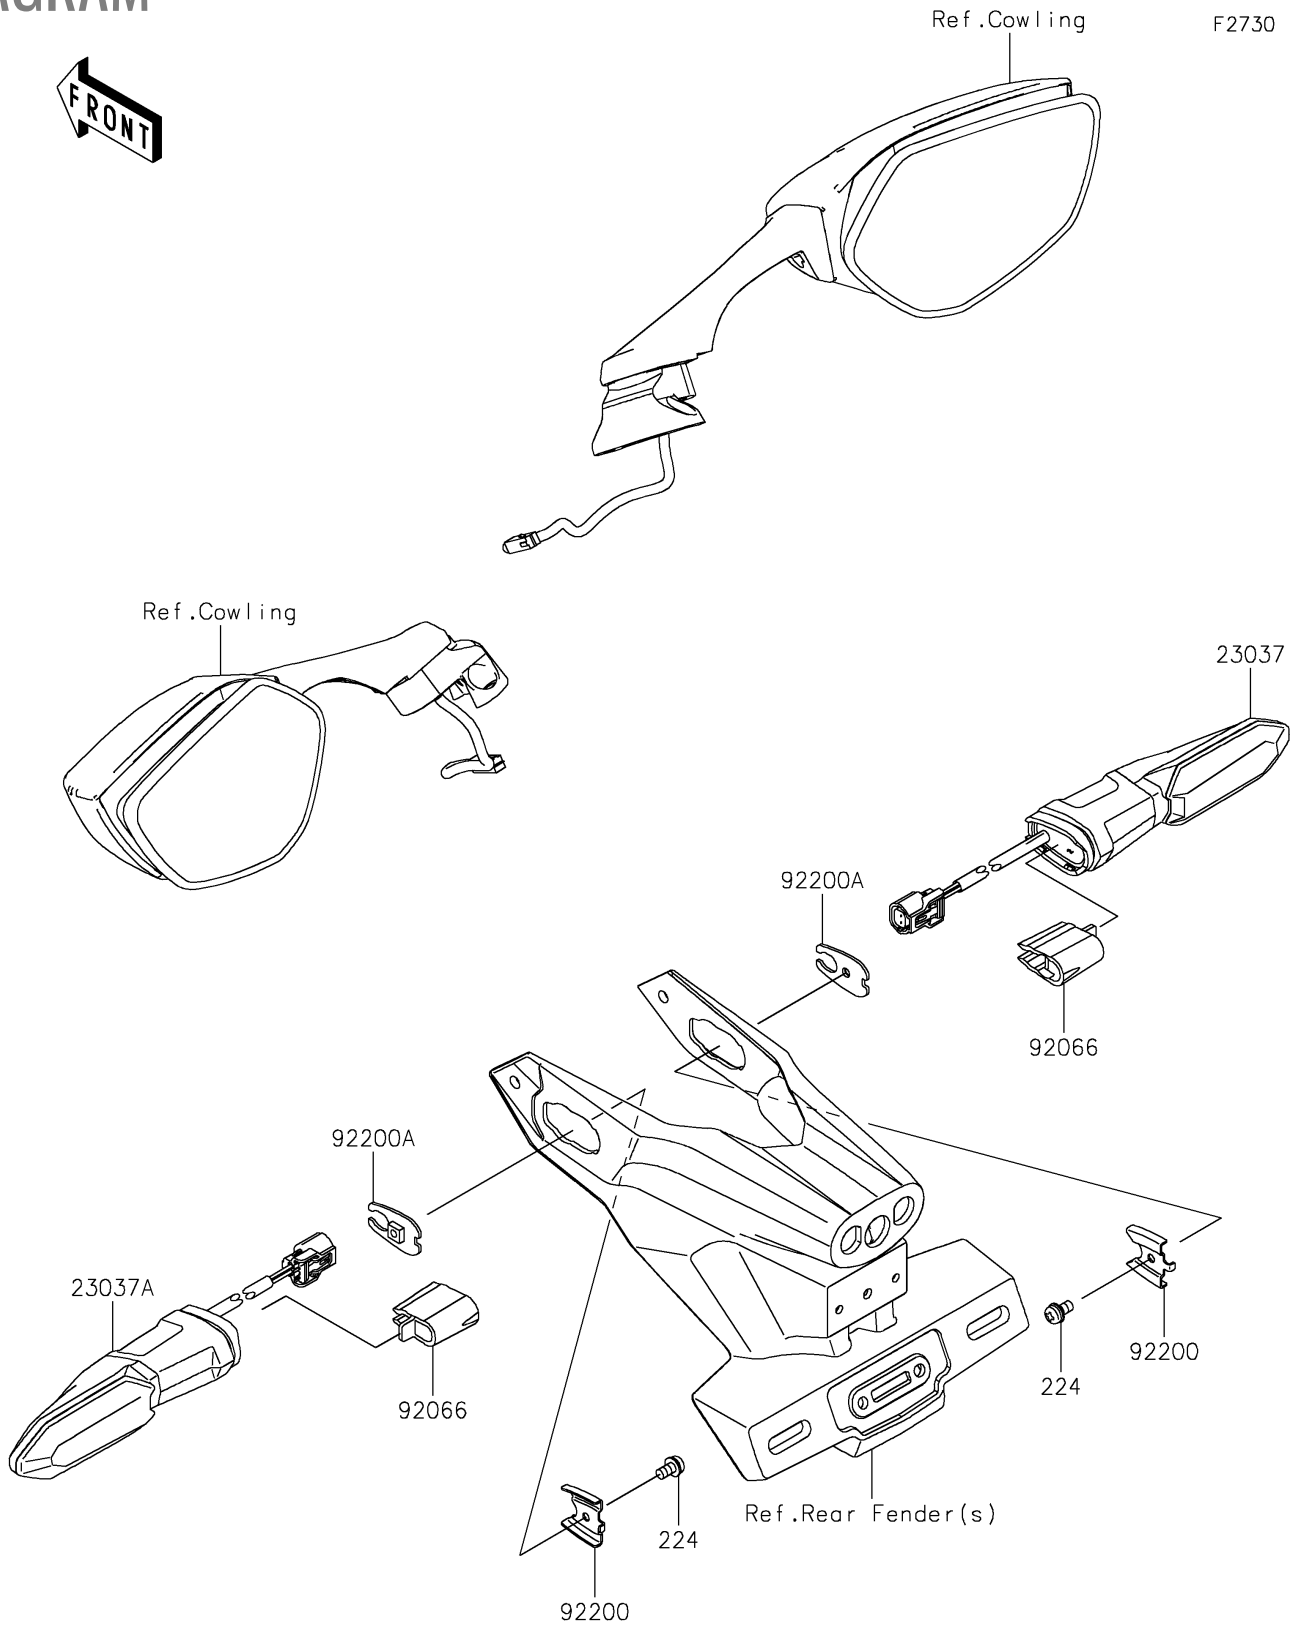

2024 NINJA® ZX™ -10R 40th ANNIVERSARY EDITION ABS PARTS DIAGRAM

2024 NINJA® ZX™ -10R 40th ANNIVERSARY EDITION ABS PARTS LIS

Turn Signals

ITEM NAME	PART NUMBER	QUANTITY
LAMP-ASSY-SIGNAL,LED,RH (Ref # 23037)	23037-0473	1
LAMP-ASSY-SIGNAL,LED,LH (Ref # 23037A)	23037-0561	1
PLUG,SIGNAL LAMP (Ref # 92066)	92066-0919	2
WASHER (Ref # 92200)	92200-0855	2
WASHER (Ref # 92200A)	92200-2268	2
SCREW-PAN-WP-CROS,4X8 (Ref # 224)	224AB0408	2