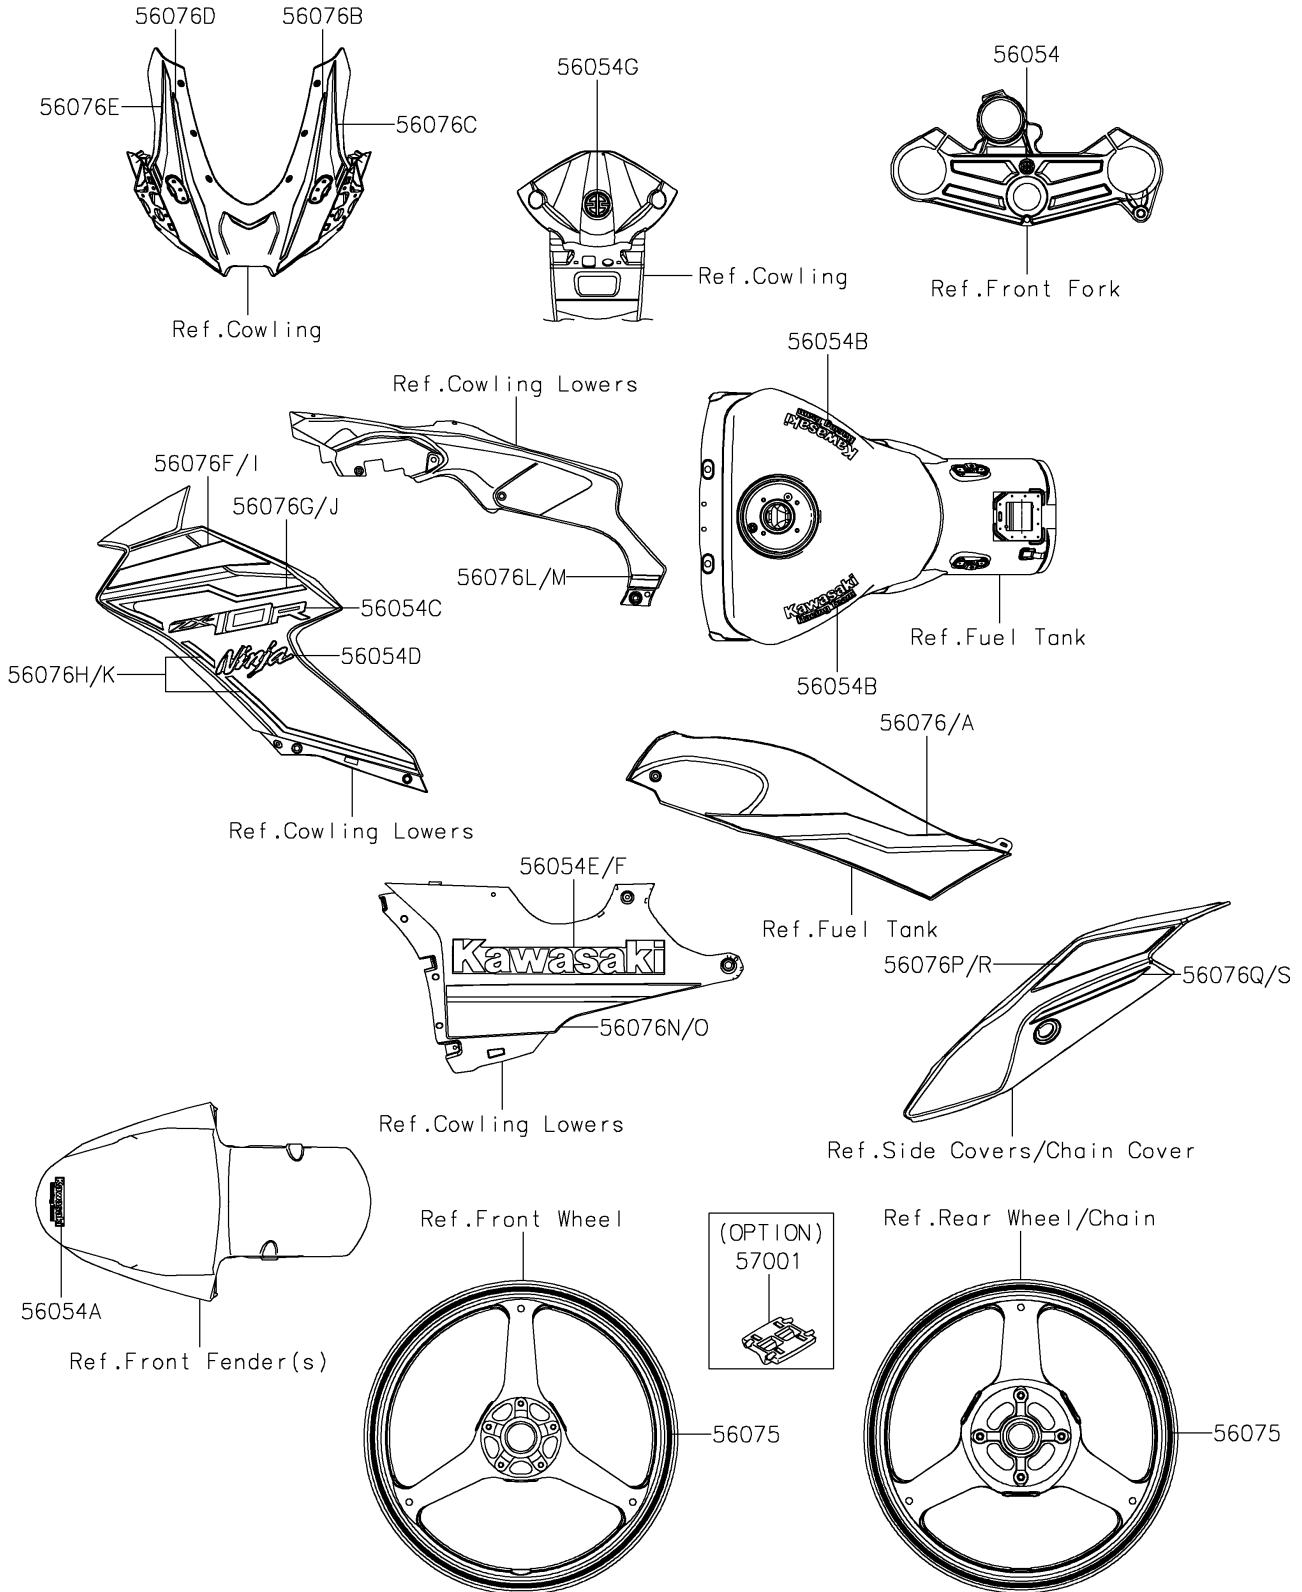

2022 NINJA® ZX™ -10R PARTS DIAGRAM

Decals(Green)(LNFAN/LNFAL)

F2861

2022 NINJA® ZX™ -10R PARTS LIST

Decals(Green)(LNFAN/LNFAL)

ITEM NAME	PART NUMBER	QUANTITY
MARK,UPP HOLDER,RIVER (Ref # 56054)	56054-1628	1
MARK,FR FENDER,KRT (Ref # 56054A)	56054-2821	1
MARK,KAWASAKI RACING TEAM (Ref # 56054B)	56054-2869	2
MARK,SIDE COWL.,ZX-10R (Ref # 56054C)	56054-2870	2
MARK,SIDE COWL.,NINJA (Ref # 56054D)	56054-2871	2
MARK,LWR COWL.,LH,KAWASAKI (Ref # 56054E)	56054-2872	1
MARK,LWR COWL.,RH,KAWASAKI (Ref # 56054F)	56054-2873	1
MARK,UPP COWL.,RIVER (Ref # 56054G)	56054-2900	1
PATTERN,WHEEL,GREEN,6X1079 (Ref # 56075)	56075-1575	4
PATTERN,TANK COVER,LH (Ref # 56076)	56076-2073	1
PATTERN,TANK COVER,RH (Ref # 56076A)	56076-2074	1
PATTERN,UPP COWL.,LH,UPP (Ref # 56076B)	56076-2075	1
PATTERN,UPP COWL.,LH,LWR (Ref # 56076C)	56076-2076	1
PATTERN,UPP COWL.,RH,UPP (Ref # 56076D)	56076-2077	1
PATTERN,UPP COWL.,RH,LWR (Ref # 56076E)	56076-2078	1
PATTERN,SIDE COWL.,LH,UPP (Ref # 56076F)	56076-2079	1
PATTERN,SIDE COWL.,LH,CNT (Ref # 56076G)	56076-2080	1
PATTERN,SIDE COWL.,LH,LWR (Ref # 56076H)	56076-2081	1
PATTERN,SIDE COWL.,RH,UPP (Ref # 56076I)	56076-2082	1
PATTERN,SIDE COWL.,RH,CNT (Ref # 56076J)	56076-2083	1
PATTERN,SIDE COWL.,RH,LWR (Ref # 56076K)	56076-2084	1
PATTERN,SIDE COWL.,LH,RR (Ref # 56076L)	56076-2085	1
PATTERN,SIDE COWL.,RH,RR (Ref # 56076M)	56076-2086	1
PATTERN,LWR COWL.,LH (Ref # 56076N)	56076-2087	1
PATTERN,LWR COWL.,RH (Ref # 56076O)	56076-2088	1
PATTERN,SIDE COVER,LH,UPP (Ref # 56076P)	56076-2089	1
PATTERN,SIDE COVER,LH,LWR (Ref # 56076Q)	56076-2090	1
PATTERN,SIDE COVER,RH,UPP (Ref # 56076R)	56076-2091	1
PATTERN,SIDE COVER,RH,LWR (Ref # 56076S)	56076-2092	1

2022 NINJA® ZX™ -10R PARTS LIST

Decals(Green)(LNFAN/LNFAL)

ITEM NAME	PART NUMBER	QUANTITY
RIM STRIPE APPLICATOR (Ref # 57001)	57001-1752	AR