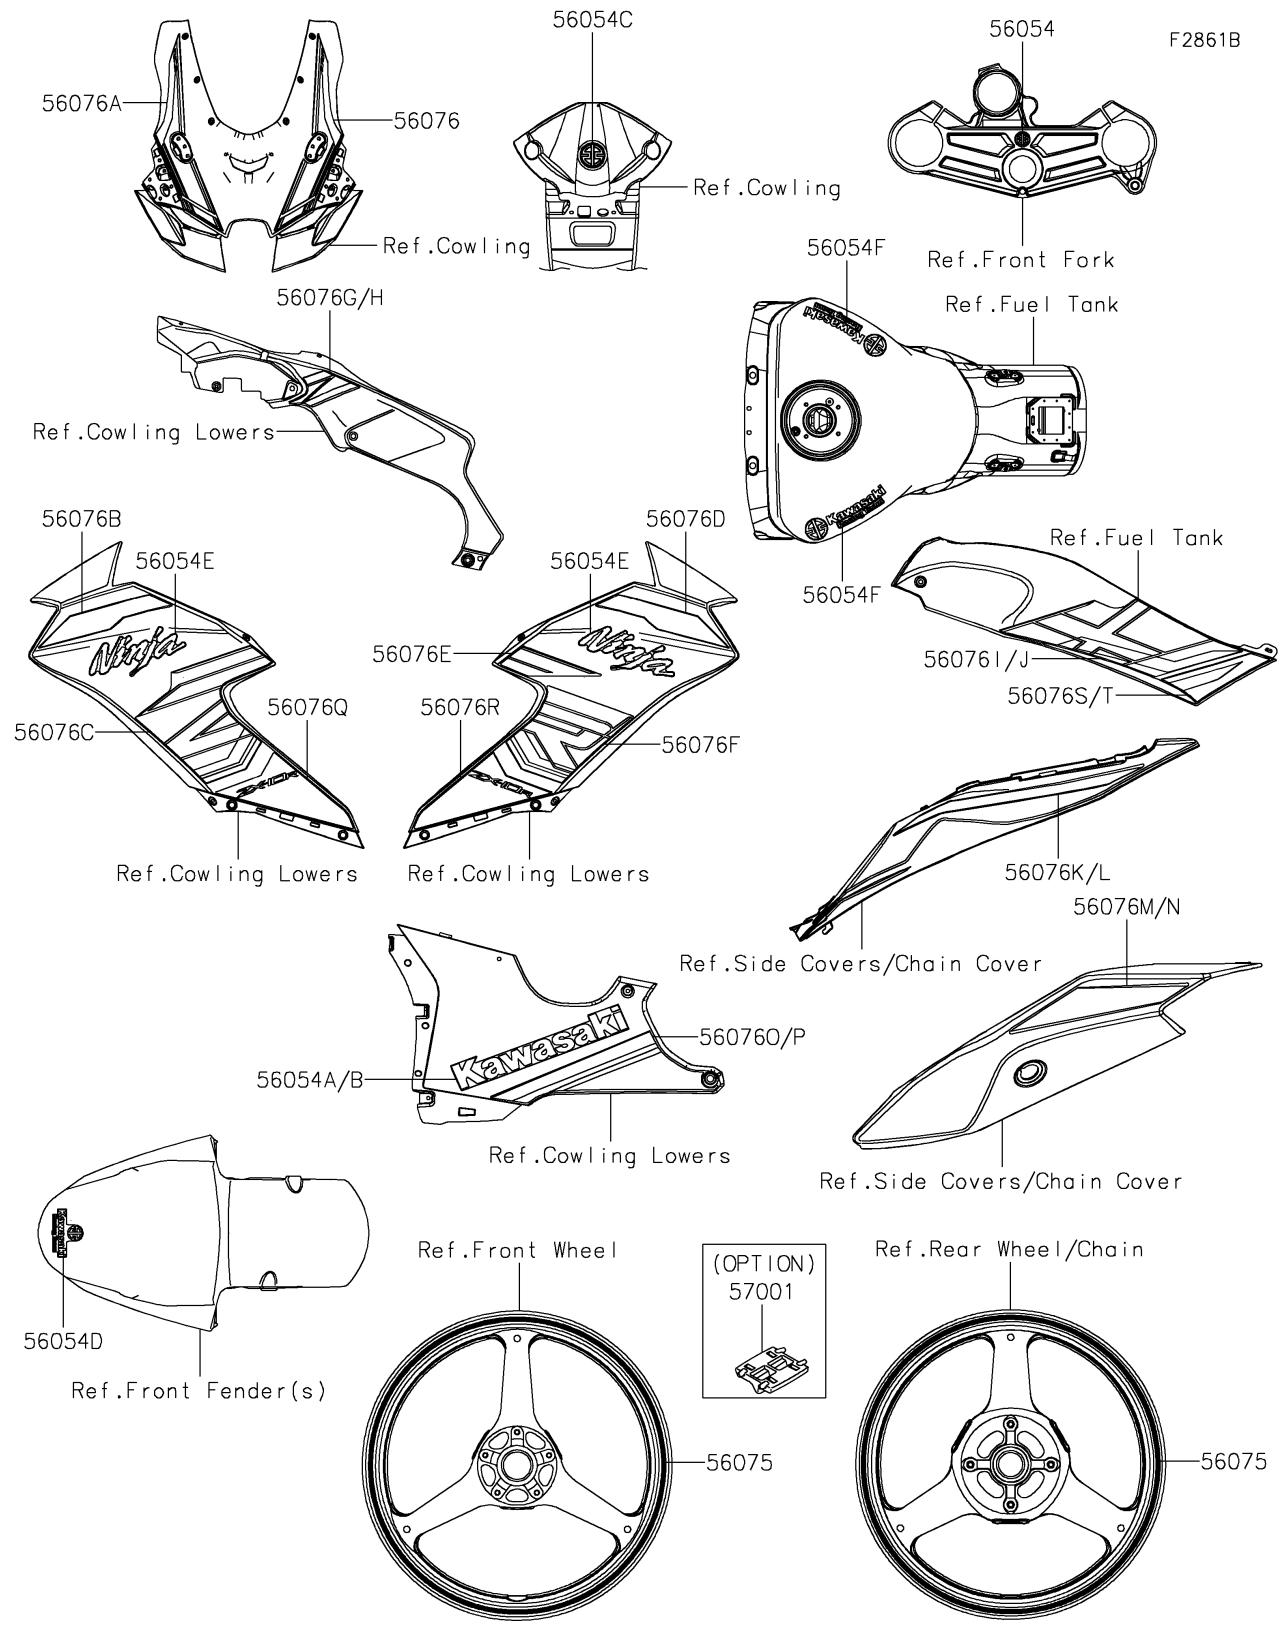

2023 Ninja® ZX-10R ABS KRT Edition PARTS DIAGRAM

Decals(Green)(LPFAN/LPFAL)

2023 Ninja® ZX-10R ABS KRT Edition PARTS LIST

Decals(Green)(LPFAN/LPFAL)

ITEM NAME	PART NUMBER	QUANTITY
MARK,UPP HOLDER,RIVER (Ref # 56054)	56054-1628	1
MARK,LWR COWL.,LH,KAWASAKI (Ref # 56054A)	56054-2885	1
MARK,LWR COWL.,RH,KAWASAKI (Ref # 56054B)	56054-2886	1
MARK,UPP COWL.,RIVER (Ref # 56054C)	56054-2900	1
MARK,FR FENDER,KRT (Ref # 56054D)	56054-3899	1
MARK,SIDE COWL.,NINJA (Ref # 56054E)	56054-3900	2
MARK,KAWASAKI RACING TEAM (Ref # 56054F)	56054-3901	2
PATTERN,WHEEL,GREEN,6X1079 (Ref # 56075)	56075-1575	4
PATTERN,UPP COWL.,LH (Ref # 56076)	56076-7595	1
PATTERN,UPP COWL.,RH (Ref # 56076A)	56076-7596	1
PATTERN,SIDE COWL.,LH,UPP (Ref # 56076B)	56076-7597	1
PATTERN,SIDE COWL.,LH,CNT (Ref # 56076C)	56076-7598	1
PATTERN,SIDE COWL.,RH,UPP (Ref # 56076D)	56076-7599	1
PATTERN,SIDE COWL.,RH,CNT,UPP (Ref # 56076E)	56076-7600	1
PATTERN,SIDE COWL.,RH,CNT,LWR (Ref # 56076F)	56076-7601	1
PATTERN,SIDE COWL.,LH (Ref # 56076G)	56076-7602	1
PATTERN,SIDE COWL.,RH (Ref # 56076H)	56076-7603	1
PATTERN,TANK COVER,LH,UPP (Ref # 56076I)	56076-7604	1
PATTERN,TANK COVER,RH,UPP (Ref # 56076J)	56076-7605	1
PATTERN,TAIL COVER,LH (Ref # 56076K)	56076-7606	1
PATTERN,TAIL COVER,RH (Ref # 56076L)	56076-7607	1
PATTERN,SIDE COVER,LH (Ref # 56076M)	56076-7608	1
PATTERN,SIDE COVER,RH (Ref # 56076N)	56076-7609	1
PATTERN,LWR COWL.,LH (Ref # 56076O)	56076-7610	1
PATTERN,LWR COWL.,RH (Ref # 56076P)	56076-7611	1
PATTERN,SIDE COWL.,LH,LWR (Ref # 56076Q)	56076-7728	1
PATTERN,SIDE COWL.,RH,LWR (Ref # 56076R)	56076-7729	1
PATTERN,TANK COVER,LH,LWR (Ref # 56076S)	56076-7730	1
PATTERN,TANK COVER,RH,LWR (Ref # 56076T)	56076-7731	1

2023 Ninja® ZX-10R ABS KRT Edition PARTS LIST

Decals(Green)(LPFAN/LPFAL)

ITEM NAME	PART NUMBER	QUANTITY
RIM STRIPE APPLICATOR (Ref # 57001)	57001-1752	AR