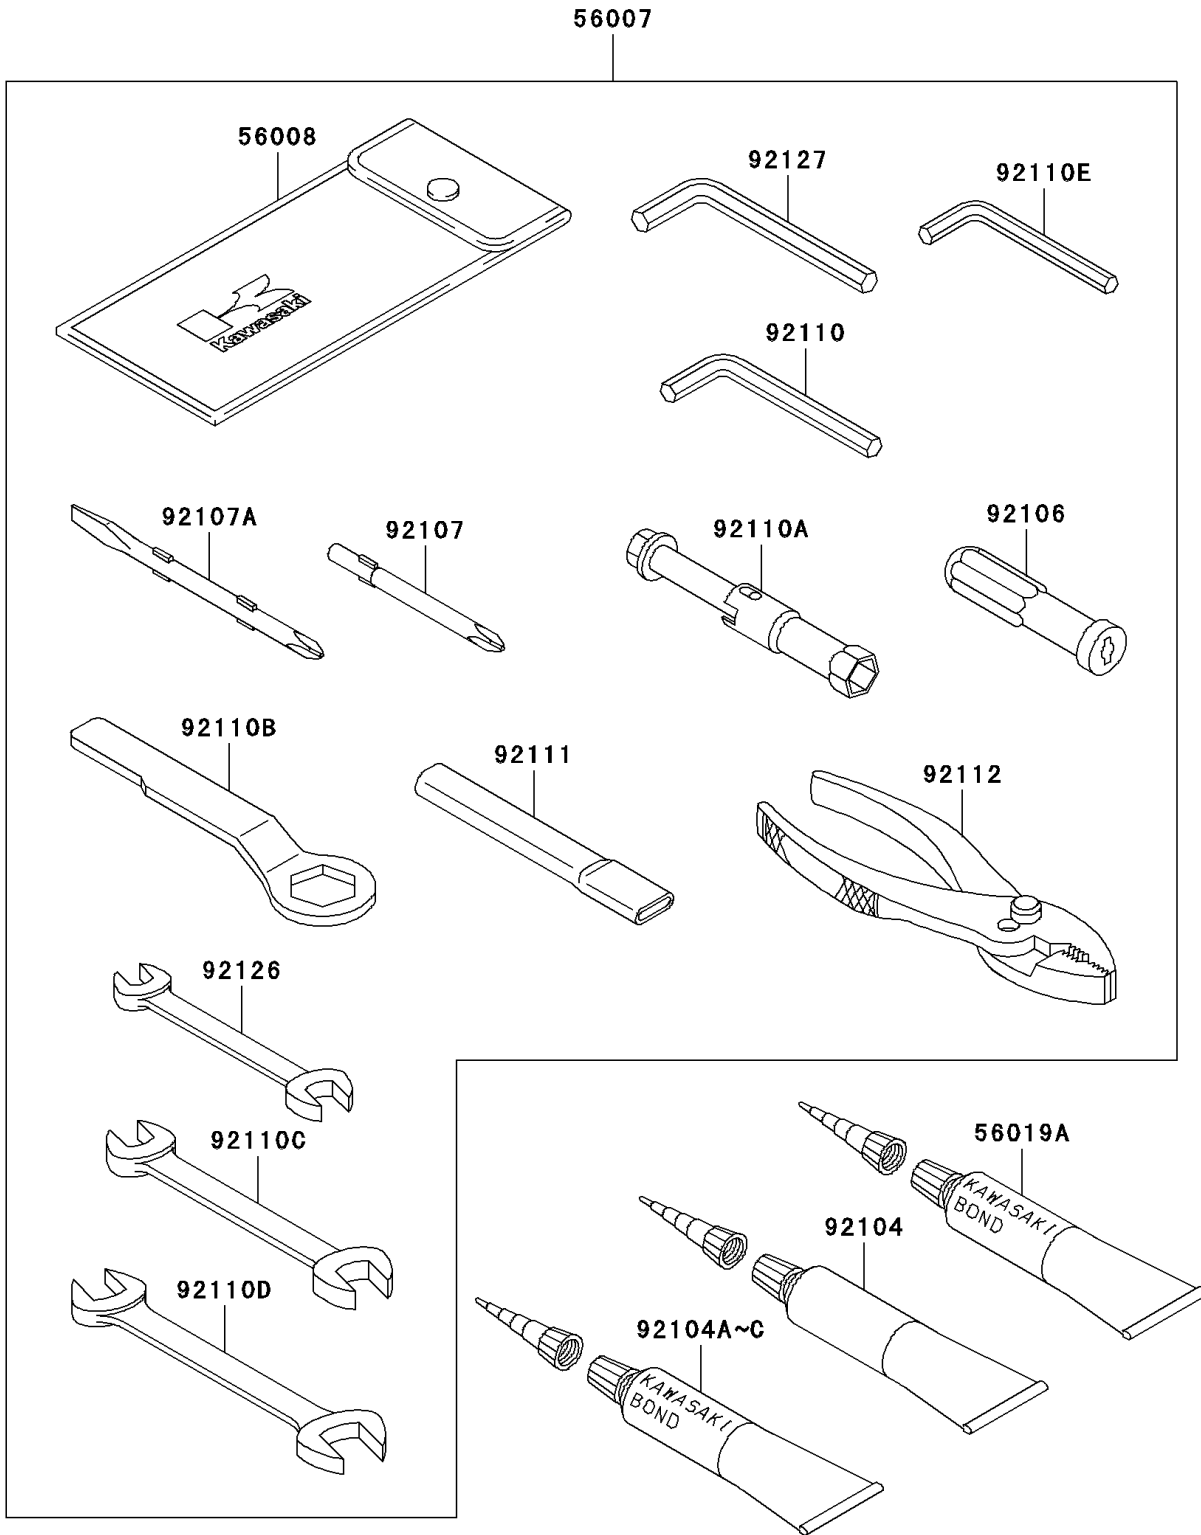

2005 Ninja® ZX™-10R PARTS DIAGRAM

Owner's Tools

F2810

2005 Ninja® ZX™-10R PARTS LIST

Owner's Tools

ITEM NAME	PART NUMBER	QUANTITY
TOOL-KIT (Ref # 56007)	56007-0009	1
BAG,TOOL (Ref # 56008)	56008-006	1
THREE BOND TB1211,HT/RS,WHITE (Ref # 56019A)	56019-120	1
GASKET-LIQUID,SUPER-X,NO.8008 (Ref # 92104)	92104-0002	1
GASKET-LIQUID,TB1211F (Ref # 92104A)	92104-0004	1
GASKET-LIQUID,TB1216,GRAY (Ref # 92104B)	92104-1063	1
GASKET-LIQUID,TB1215B,BLACK (Ref # 92104C)	92104-1066	1
GRIP-SCREW DRIVER (Ref # 92106)	92106-1001	1
TOOL-DRIVER,#3PHILLIPS (Ref # 92107)	92107-005	1
TOOL-DRIVER,#2PHILLIPS&SLOT (Ref # 92107A)	92107-1051	1
TOOL-WRENCH,ALLEN,5MM (Ref # 92110)	92110-1015	1
TOOL-WRENCH,BOX,16MM (Ref # 92110A)	92110-1132	1
TOOL-WRENCH,BOX END,27MM (Ref # 92110B)	92110-1147	1
TOOL-WRENCH,OPEN END,10X12 (Ref # 92110C)	92110-1152	1
TOOL-WRENCH,OPEN END,14X17 (Ref # 92110D)	92110-1153	1
TOOL-WRENCH,ALLEN,4MM (Ref # 92110E)	92110-3703	1
TOOL-BAR,BOX END WRENCH (Ref # 92111)	92111-1051	1
TOOL-PLIERS (Ref # 92112)	92112-1001	1
TOOL-WRENCH,OPEN END,8X10 (Ref # 92126)	92126-004	1
TOOL-WRENCH,ALLEN,6MM (Ref # 92127)	92127-003	1