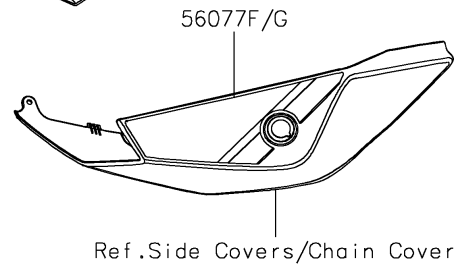

2024 Ninja ZX-10R ABS PARTS DIAGRAM

Decals(Black)(LRFAN/LRFAL)

2024 Ninja ZX-10R ABS PARTS LIST

Decals(Black)(LRFAN/LRFAL)

ITEM NAME	PART NUMBER	QUANTITY
MARK,UPP HOLDER,RIVER (Ref # 56054)	56054-1628	1
MARK,UPP COWL.,RIVER (Ref # 56054A)	56054-2900	1
MARK,FUEL TANK,KAWASAKI (Ref # 56054B)	56054-3982	2
MARK,SIDE COWL.,ZX-10R (Ref # 56054C)	56054-4037	2
MARK,LWR COWL.,LH,NINJA (Ref # 56054D)	56054-4038	1
MARK,LWR COWL.,RH,NINJA (Ref # 56054E)	56054-4039	1
PATTERN,WHEEL,SIL/BLK,4X1350 (Ref # 56077)	56077-0524	4
PATTERN,UPP COWL.,CNT (Ref # 56077A)	56077-0840	1
PATTERN,SIDE COWL.,LH (Ref # 56077B)	56077-0841	1
PATTERN,SIDE COWL.,RH (Ref # 56077C)	56077-0842	1
PATTERN,TANK COVER,LH (Ref # 56077D)	56077-0843	1
PATTERN,TANK COVER,RH (Ref # 56077E)	56077-0844	1
PATTERN,TAIL COVER,LH (Ref # 56077F)	56077-0845	1
PATTERN,TAIL COVER,RH (Ref # 56077G)	56077-0846	1
PATTERN,LWR COWL.,LH (Ref # 56077H)	56077-0847	1
PATTERN,LWR COWL.,RH (Ref # 56077I)	56077-0848	1
RIM STRIPE APPLICATOR (Ref # 57001)	57001-1752	AR