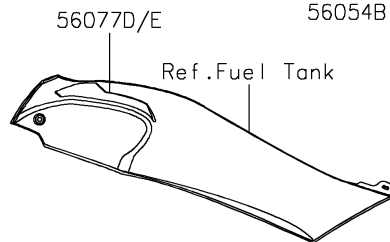

2024 Ninja ZX-10R ABS PARTS DIAGRAM

Decals(Black)(LRFAN/LRFAL)

2024 Ninja ZX-10R ABS PARTS LIST

Decals(Black)(LRFAN/LRFAL)

ITEM NAME	PART NUMBER	QUANTITY
MARK,UPP HOLDER,RIVER (Ref # 56054)	56054-1628	1
MARK,UPP COWL.,RIVER (Ref # 56054A)	56054-2900	1
MARK,FUEL TANK,KAWASAKI (Ref # 56054B)	56054-3982	2
MARK,SIDE COWL.,ZX-10R (Ref # 56054C)	56054-4037	2
MARK,LWR COWL.,LH,NINJA (Ref # 56054D)	56054-4038	1
MARK,LWR COWL.,RH,NINJA (Ref # 56054E)	56054-4039	1
PATTERN,WHEEL,SIL/BLK,4X1350 (Ref # 56077)	56077-0524	4
PATTERN,UPP COWL.,CNT (Ref # 56077A)	56077-0840	1
PATTERN,SIDE COWL.,LH (Ref # 56077B)	56077-0841	1
PATTERN,SIDE COWL.,RH (Ref # 56077C)	56077-0842	1
PATTERN,TANK COVER,LH (Ref # 56077D)	56077-0843	1
PATTERN,TANK COVER,RH (Ref # 56077E)	56077-0844	1
PATTERN,TAIL COVER,LH (Ref # 56077F)	56077-0845	1
PATTERN,TAIL COVER,RH (Ref # 56077G)	56077-0846	1
PATTERN,LWR COWL.,LH (Ref # 56077H)	56077-0847	1
PATTERN,LWR COWL.,RH (Ref # 56077I)	56077-0848	1
RIM STRIPE APPLICATOR (Ref # 57001)	57001-1752	AR