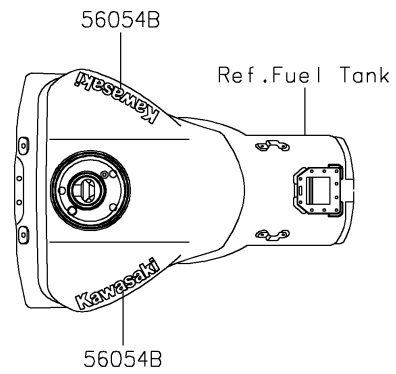

2024 Ninja ZX-10R ABS PARTS DIAGRAM

Decals(Black)(LRFAN/LRFAL)

2024 Ninja ZX-10R ABS PARTS LIST

Decals(Black)(LRFAN/LRFAL)

ITEM NAME	PART NUMBER	QUANTITY
MARK,UPP HOLDER,RIVER (Ref # 56054)	56054-1628	1
MARK,UPP COWL.,RIVER (Ref # 56054A)	56054-2900	1
MARK,FUEL TANK,KAWASAKI (Ref # 56054B)	56054-3982	2
MARK,SIDE COWL.,ZX-10R (Ref # 56054C)	56054-4037	2
MARK,LWR COWL.,LH,NINJA (Ref # 56054D)	56054-4038	1
MARK,LWR COWL.,RH,NINJA (Ref # 56054E)	56054-4039	1
PATTERN,WHEEL,SIL/BLK,4X1350 (Ref # 56077)	56077-0524	4
PATTERN,UPP COWL.,CNT (Ref # 56077A)	56077-0840	1
PATTERN,SIDE COWL.,LH (Ref # 56077B)	56077-0841	1
PATTERN,SIDE COWL.,RH (Ref # 56077C)	56077-0842	1
PATTERN,TANK COVER,LH (Ref # 56077D)	56077-0843	1
PATTERN,TANK COVER,RH (Ref # 56077E)	56077-0844	1
PATTERN,TAIL COVER,LH (Ref # 56077F)	56077-0845	1
PATTERN,TAIL COVER,RH (Ref # 56077G)	56077-0846	1
PATTERN,LWR COWL.,LH (Ref # 56077H)	56077-0847	1
PATTERN,LWR COWL.,RH (Ref # 56077I)	56077-0848	1
RIM STRIPE APPLICATOR (Ref # 57001)	57001-1752	AR