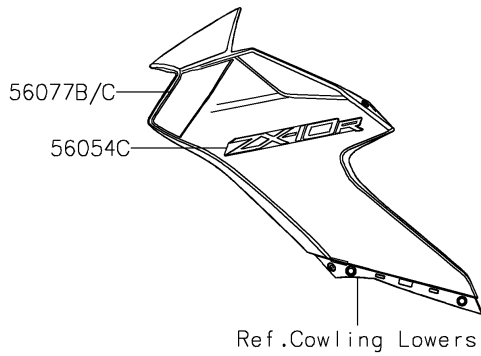

2024 Ninja ZX-10R ABS PARTS DIAGRAM

Decals(Black)(LRFAN/LRFAL)

2024 Ninja ZX-10R ABS PARTS LIST

Decals(Black)(LRFAN/LRFAL)

ITEM NAME	PART NUMBER	QUANTITY
MARK,UPP HOLDER,RIVER (Ref # 56054)	56054-1628	1
MARK,UPP COWL.,RIVER (Ref # 56054A)	56054-2900	1
MARK,FUEL TANK,KAWASAKI (Ref # 56054B)	56054-3982	2
MARK,SIDE COWL.,ZX-10R (Ref # 56054C)	56054-4037	2
MARK,LWR COWL.,LH,NINJA (Ref # 56054D)	56054-4038	1
MARK,LWR COWL.,RH,NINJA (Ref # 56054E)	56054-4039	1
PATTERN,WHEEL,SIL/BLK,4X1350 (Ref # 56077)	56077-0524	4
PATTERN,UPP COWL.,CNT (Ref # 56077A)	56077-0840	1
PATTERN,SIDE COWL.,LH (Ref # 56077B)	56077-0841	1
PATTERN,SIDE COWL.,RH (Ref # 56077C)	56077-0842	1
PATTERN,TANK COVER,LH (Ref # 56077D)	56077-0843	1
PATTERN,TANK COVER,RH (Ref # 56077E)	56077-0844	1
PATTERN,TAIL COVER,LH (Ref # 56077F)	56077-0845	1
PATTERN,TAIL COVER,RH (Ref # 56077G)	56077-0846	1
PATTERN,LWR COWL.,LH (Ref # 56077H)	56077-0847	1
PATTERN,LWR COWL.,RH (Ref # 56077I)	56077-0848	1
RIM STRIPE APPLICATOR (Ref # 57001)	57001-1752	AR