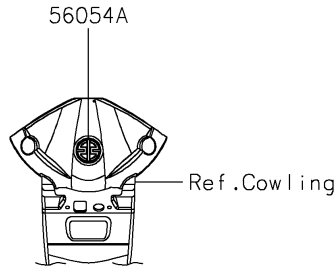

2024 Ninja ZX-10R ABS PARTS DIAGRAM

Decals(Black)(LRFAN/LRFAL)

2024 Ninja ZX-10R ABS PARTS LIST

Decals(Black)(LRFAN/LRFAL)

ITEM NAME	PART NUMBER	QUANTITY
MARK,UPP HOLDER,RIVER (Ref # 56054)	56054-1628	1
MARK,UPP COWL.,RIVER (Ref # 56054A)	56054-2900	1
MARK,FUEL TANK,KAWASAKI (Ref # 56054B)	56054-3982	2
MARK,SIDE COWL.,ZX-10R (Ref # 56054C)	56054-4037	2
MARK,LWR COWL.,LH,NINJA (Ref # 56054D)	56054-4038	1
MARK,LWR COWL.,RH,NINJA (Ref # 56054E)	56054-4039	1
PATTERN,WHEEL,SIL/BLK,4X1350 (Ref # 56077)	56077-0524	4
PATTERN,UPP COWL.,CNT (Ref # 56077A)	56077-0840	1
PATTERN,SIDE COWL.,LH (Ref # 56077B)	56077-0841	1
PATTERN,SIDE COWL.,RH (Ref # 56077C)	56077-0842	1
PATTERN,TANK COVER,LH (Ref # 56077D)	56077-0843	1
PATTERN,TANK COVER,RH (Ref # 56077E)	56077-0844	1
PATTERN,TAIL COVER,LH (Ref # 56077F)	56077-0845	1
PATTERN,TAIL COVER,RH (Ref # 56077G)	56077-0846	1
PATTERN,LWR COWL.,LH (Ref # 56077H)	56077-0847	1
PATTERN,LWR COWL.,RH (Ref # 56077I)	56077-0848	1
RIM STRIPE APPLICATOR (Ref # 57001)	57001-1752	AR