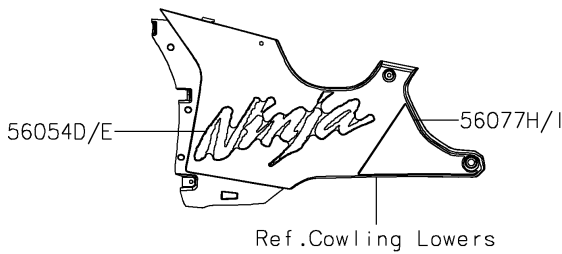

2024 Ninja ZX-10R ABS PARTS DIAGRAM

Decals(Black)(LRFAN/LRFAL)

2024 Ninja ZX-10R ABS PARTS LIST

Decals(Black)(LRFAN/LRFAL)

ITEM NAME	PART NUMBER	QUANTITY
MARK,UPP HOLDER,RIVER (Ref # 56054)	56054-1628	1
MARK,UPP COWL.,RIVER (Ref # 56054A)	56054-2900	1
MARK,FUEL TANK,KAWASAKI (Ref # 56054B)	56054-3982	2
MARK,SIDE COWL.,ZX-10R (Ref # 56054C)	56054-4037	2
MARK,LWR COWL.,LH,NINJA (Ref # 56054D)	56054-4038	1
MARK,LWR COWL.,RH,NINJA (Ref # 56054E)	56054-4039	1
PATTERN,WHEEL,SIL/BLK,4X1350 (Ref # 56077)	56077-0524	4
PATTERN,UPP COWL.,CNT (Ref # 56077A)	56077-0840	1
PATTERN,SIDE COWL.,LH (Ref # 56077B)	56077-0841	1
PATTERN,SIDE COWL.,RH (Ref # 56077C)	56077-0842	1
PATTERN,TANK COVER,LH (Ref # 56077D)	56077-0843	1
PATTERN,TANK COVER,RH (Ref # 56077E)	56077-0844	1
PATTERN,TAIL COVER,LH (Ref # 56077F)	56077-0845	1
PATTERN,TAIL COVER,RH (Ref # 56077G)	56077-0846	1
PATTERN,LWR COWL.,LH (Ref # 56077H)	56077-0847	1
PATTERN,LWR COWL.,RH (Ref # 56077I)	56077-0848	1
RIM STRIPE APPLICATOR (Ref # 57001)	57001-1752	AR