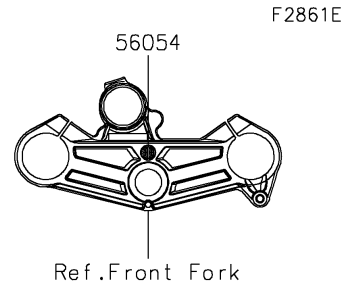

2024 Ninja ZX-10R ABS PARTS DIAGRAM

Decals(Black)(LRFAN/LRFAL)

2024 Ninja ZX-10R ABS PARTS LIST

Decals(Black)(LRFAN/LRFAL)

ITEM NAME	PART NUMBER	QUANTITY
MARK,UPP HOLDER,RIVER (Ref # 56054)	56054-1628	1
MARK,UPP COWL.,RIVER (Ref # 56054A)	56054-2900	1
MARK,FUEL TANK,KAWASAKI (Ref # 56054B)	56054-3982	2
MARK,SIDE COWL.,ZX-10R (Ref # 56054C)	56054-4037	2
MARK,LWR COWL.,LH,NINJA (Ref # 56054D)	56054-4038	1
MARK,LWR COWL.,RH,NINJA (Ref # 56054E)	56054-4039	1
PATTERN,WHEEL,SIL/BLK,4X1350 (Ref # 56077)	56077-0524	4
PATTERN,UPP COWL.,CNT (Ref # 56077A)	56077-0840	1
PATTERN,SIDE COWL.,LH (Ref # 56077B)	56077-0841	1
PATTERN,SIDE COWL.,RH (Ref # 56077C)	56077-0842	1
PATTERN,TANK COVER,LH (Ref # 56077D)	56077-0843	1
PATTERN,TANK COVER,RH (Ref # 56077E)	56077-0844	1
PATTERN,TAIL COVER,LH (Ref # 56077F)	56077-0845	1
PATTERN,TAIL COVER,RH (Ref # 56077G)	56077-0846	1
PATTERN,LWR COWL.,LH (Ref # 56077H)	56077-0847	1
PATTERN,LWR COWL.,RH (Ref # 56077I)	56077-0848	1
RIM STRIPE APPLICATOR (Ref # 57001)	57001-1752	AR