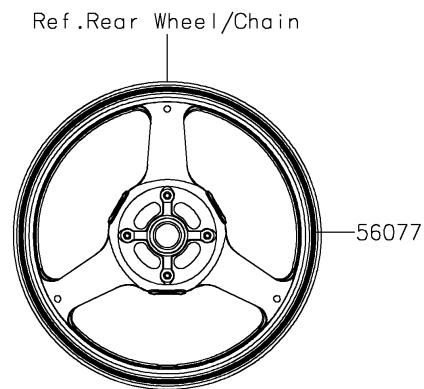

2024 Ninja ZX-10R ABS PARTS DIAGRAM

Decals(Black)(LRFAN/LRFAL)

2024 Ninja ZX-10R ABS PARTS LIST

Decals(Black)(LRFAN/LRFAL)

ITEM NAME	PART NUMBER	QUANTITY
MARK,UPP HOLDER,RIVER (Ref # 56054)	56054-1628	1
MARK,UPP COWL.,RIVER (Ref # 56054A)	56054-2900	1
MARK,FUEL TANK,KAWASAKI (Ref # 56054B)	56054-3982	2
MARK,SIDE COWL.,ZX-10R (Ref # 56054C)	56054-4037	2
MARK,LWR COWL.,LH,NINJA (Ref # 56054D)	56054-4038	1
MARK,LWR COWL.,RH,NINJA (Ref # 56054E)	56054-4039	1
PATTERN,WHEEL,SIL/BLK,4X1350 (Ref # 56077)	56077-0524	4
PATTERN,UPP COWL.,CNT (Ref # 56077A)	56077-0840	1
PATTERN,SIDE COWL.,LH (Ref # 56077B)	56077-0841	1
PATTERN,SIDE COWL.,RH (Ref # 56077C)	56077-0842	1
PATTERN,TANK COVER,LH (Ref # 56077D)	56077-0843	1
PATTERN,TANK COVER,RH (Ref # 56077E)	56077-0844	1
PATTERN,TAIL COVER,LH (Ref # 56077F)	56077-0845	1
PATTERN,TAIL COVER,RH (Ref # 56077G)	56077-0846	1
PATTERN,LWR COWL.,LH (Ref # 56077H)	56077-0847	1
PATTERN,LWR COWL.,RH (Ref # 56077I)	56077-0848	1
RIM STRIPE APPLICATOR (Ref # 57001)	57001-1752	AR