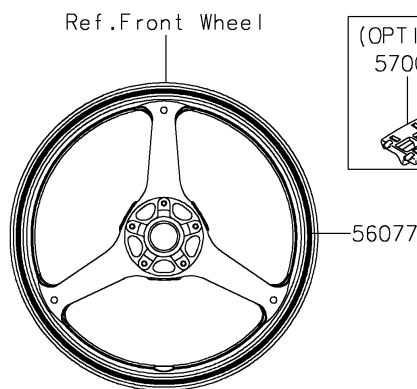

2024 Ninja ZX-10R ABS PARTS DIAGRAM

Decals(Black)(LRFAN/LRFAL)

2024 Ninja ZX-10R ABS PARTS LIST

Decals(Black)(LRFAN/LRFAL)

ITEM NAME	PART NUMBER	QUANTITY
MARK,UPP HOLDER,RIVER (Ref # 56054)	56054-1628	1
MARK,UPP COWL.,RIVER (Ref # 56054A)	56054-2900	1
MARK,FUEL TANK,KAWASAKI (Ref # 56054B)	56054-3982	2
MARK,SIDE COWL.,ZX-10R (Ref # 56054C)	56054-4037	2
MARK,LWR COWL.,LH,NINJA (Ref # 56054D)	56054-4038	1
MARK,LWR COWL.,RH,NINJA (Ref # 56054E)	56054-4039	1
PATTERN,WHEEL,SIL/BLK,4X1350 (Ref # 56077)	56077-0524	4
PATTERN,UPP COWL.,CNT (Ref # 56077A)	56077-0840	1
PATTERN,SIDE COWL.,LH (Ref # 56077B)	56077-0841	1
PATTERN,SIDE COWL.,RH (Ref # 56077C)	56077-0842	1
PATTERN,TANK COVER,LH (Ref # 56077D)	56077-0843	1
PATTERN,TANK COVER,RH (Ref # 56077E)	56077-0844	1
PATTERN,TAIL COVER,LH (Ref # 56077F)	56077-0845	1
PATTERN,TAIL COVER,RH (Ref # 56077G)	56077-0846	1
PATTERN,LWR COWL.,LH (Ref # 56077H)	56077-0847	1
PATTERN,LWR COWL.,RH (Ref # 56077I)	56077-0848	1
RIM STRIPE APPLICATOR (Ref # 57001)	57001-1752	AR