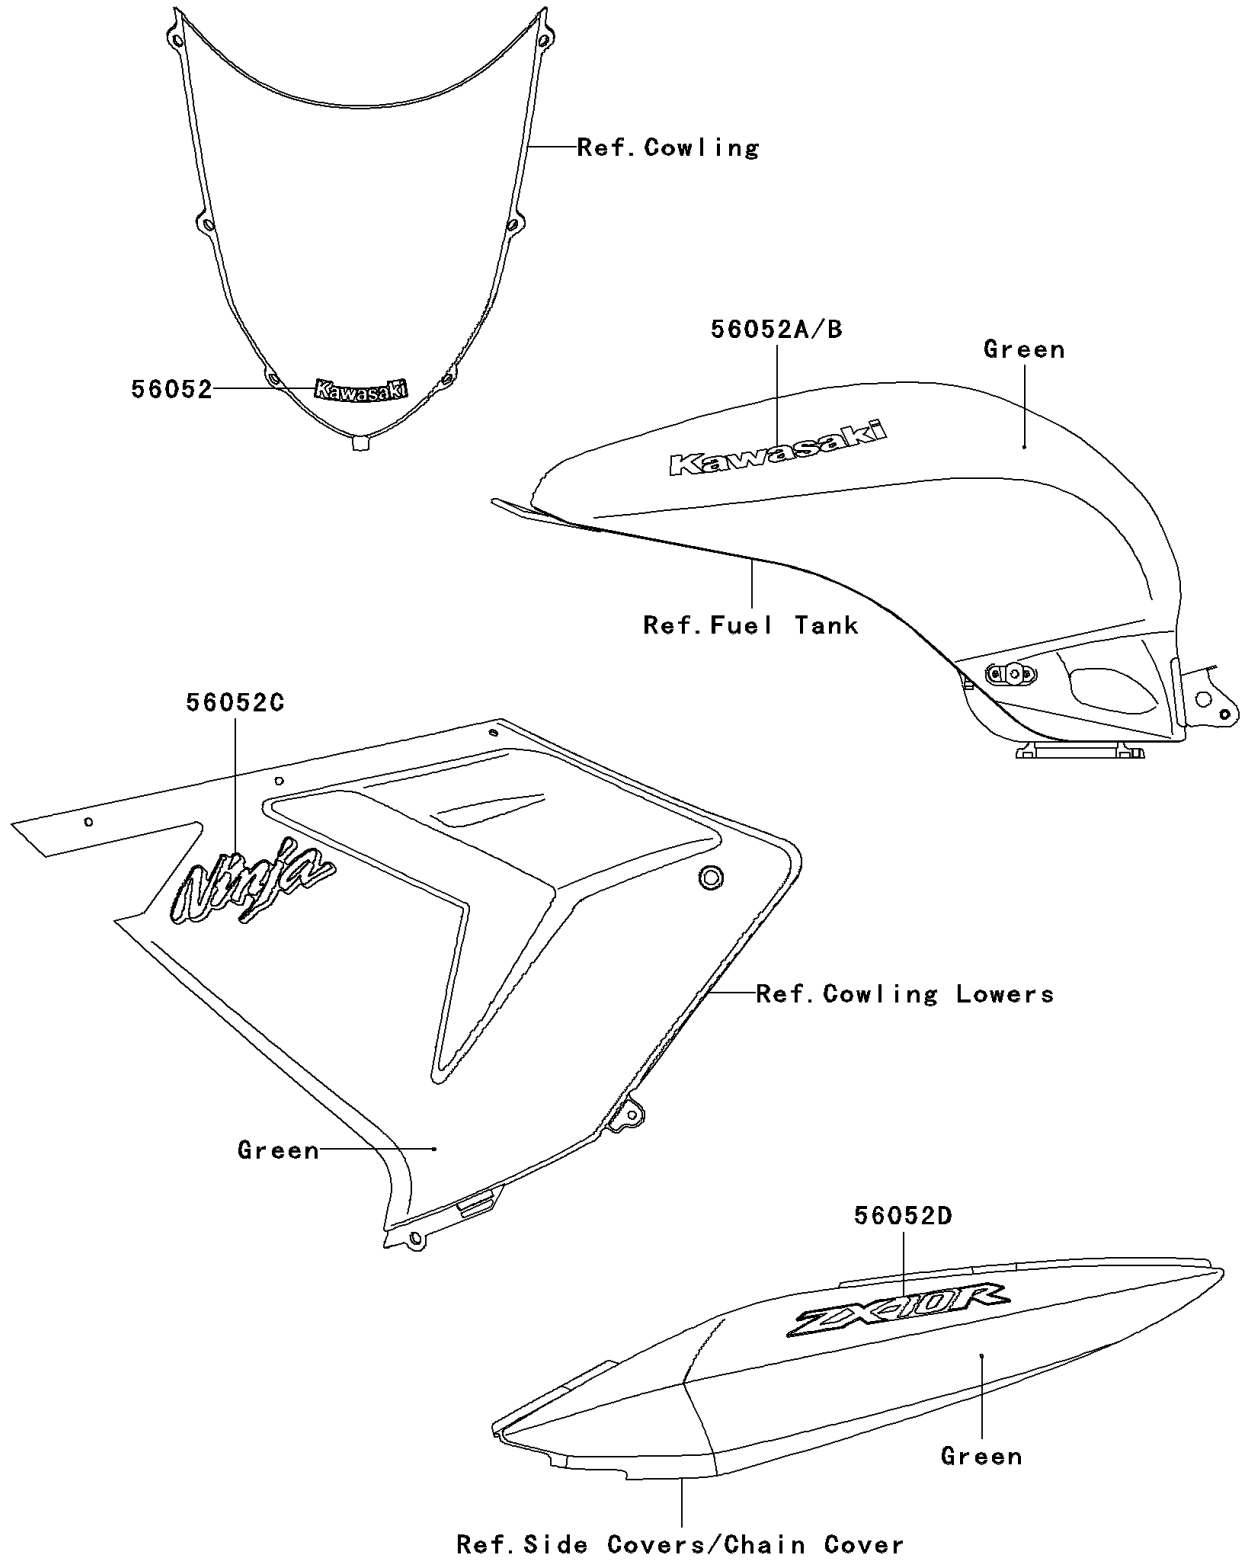

# 2005 Ninja® ZX™-10R PARTS DIAGRAM

Decals(Green)

F2861

## 2005 Ninja® ZX™-10R PARTS LIST

Decals(Green)

ITEM NAME	PART NUMBER	QUANTITY
MARK,WINDSHIELD,KAWASAKI (Ref # 56052)	56052-0154	1
MARK,FUEL TANK,LH,KAWASAKI (Ref # 56052A)	56052-0567	1
MARK,FUEL TANK,RH,KAWASAKI (Ref # 56052B)	56052-0568	1
MARK,LWR COWLING,NINJA (Ref # 56052C)	56052-0569	2
MARK,TAIL COVER,ZX-10R (Ref # 56052D)	56052-0570	2