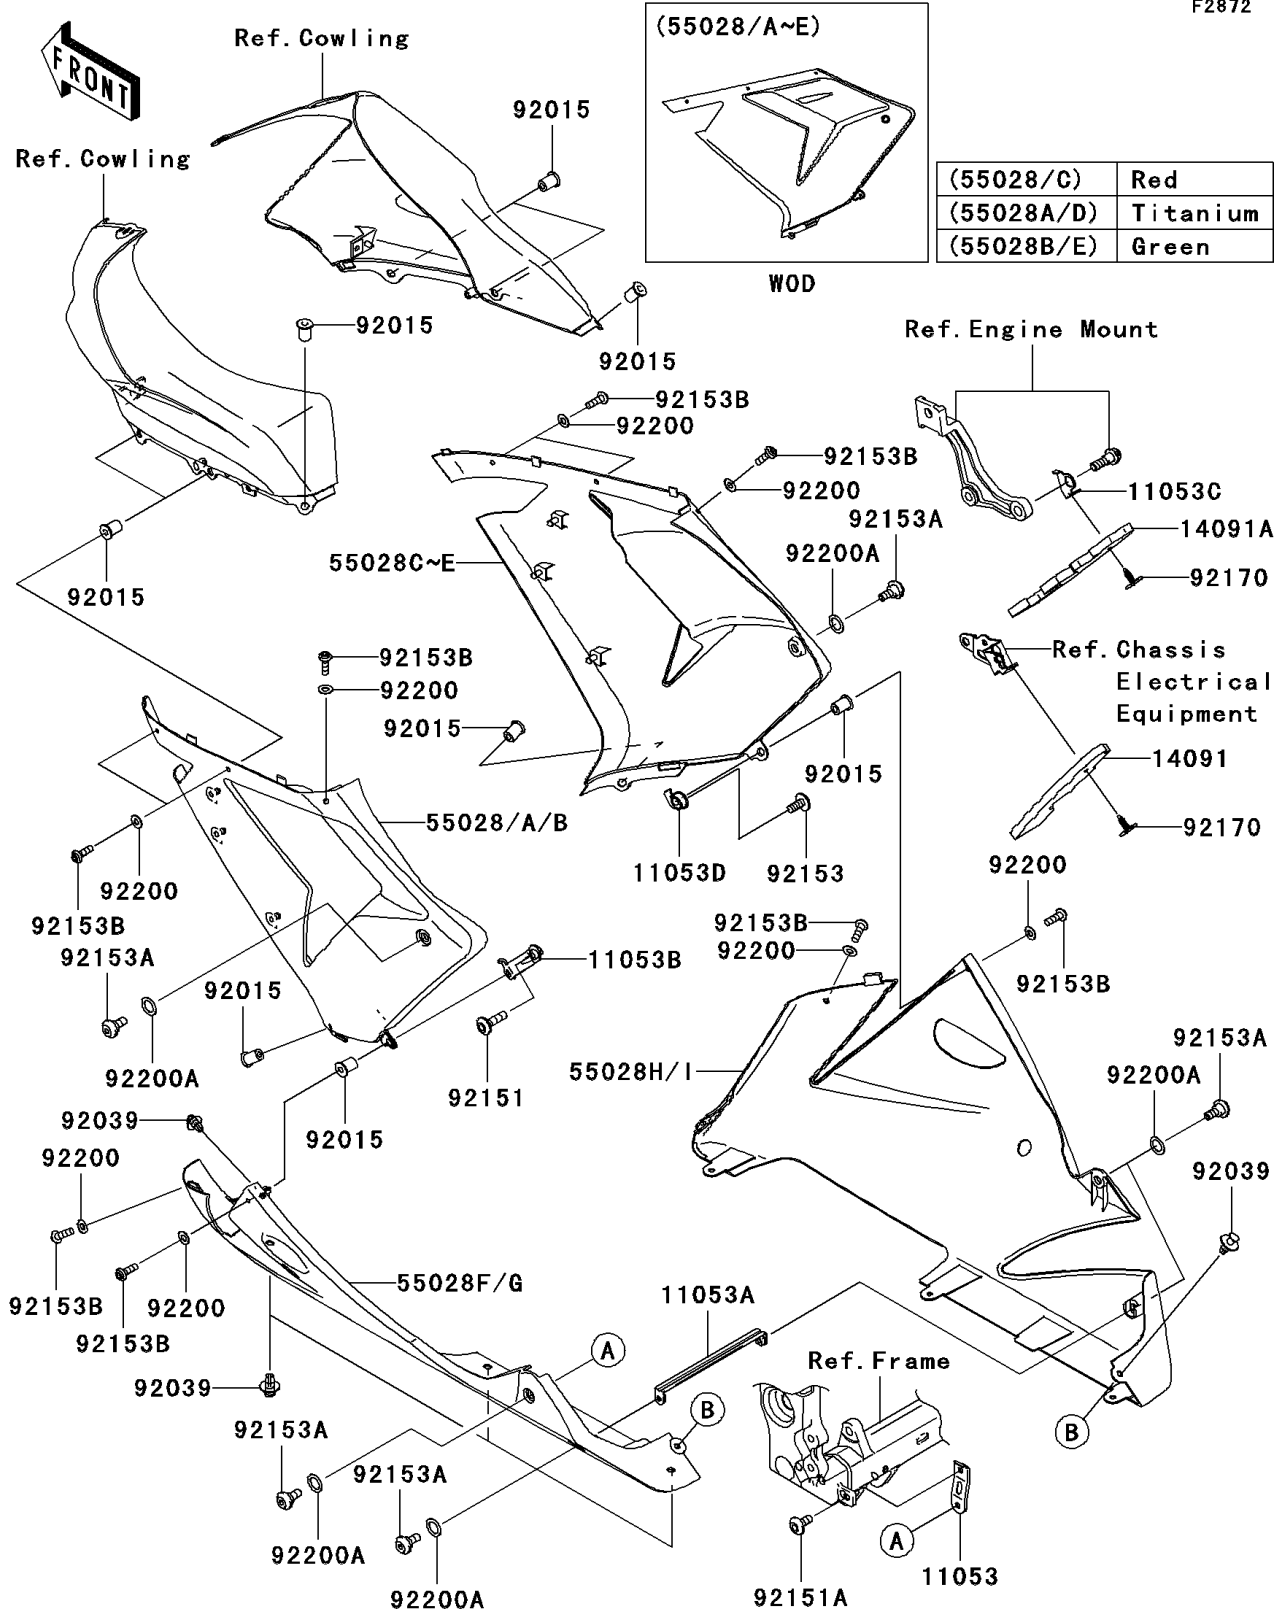

# 2005 Ninja® ZX™-10R PARTS DIAGRAM

## Cowling Lower

F2872

## 2005 Ninja® ZX™-10R PARTS LIST

### Cowling Lowers

ITEM NAME	PART NUMBER	QUANTITY
BRACKET,LWR COWLING,LH (Ref # 11053)	11053-0339	1
BRACKET,LWR COWLING (Ref # 11053A)	11053-0402	1
BRACKET,LWR COWLING,LH (Ref # 11053B)	11053-0916	1
BRACKET,HEAT COVER (Ref # 11053C)	11053-0980	1
BRACKET,LWR COWLING,RH (Ref # 11053D)	11053-1298	1
COVER,HEAT,LH (Ref # 14091)	14091-0279	1
COVER,HEAT,RH (Ref # 14091A)	14091-0280	1
COWLING,CNT,LH,P.M.RED (Ref # 55028)	55028-0007-724	1
COWLING,CNT,LH,TITANIUM (Ref # 55028A)	55028-0007-725	1
COWLING,CNT,LH,L.GREEN (Ref # 55028B)	55028-0007-777	1
COWLING,CNT,RH,P.M.RED (Ref # 55028C)	55028-0008-724	1
COWLING,CNT,RH,TITANIUM (Ref # 55028D)	55028-0008-725	1
COWLING,CNT,RH,L.GREEN (Ref # 55028E)	55028-0008-777	1
COWLING,LWR,LH,M.F.GRAYSTONE (Ref # 55028F)	55028-0009-4P	1
COWLING,LWR,LH,F.S.BLACK (Ref # 55028G)	55028-0009-8J	1
COWLING,LWR,RH,M.F.GRAYSTONE (Ref # 55028H)	55028-0010-4P	1
COWLING,LWR,RH,F.S.BLACK (Ref # 55028I)	55028-0010-8J	1
NUT,WELL,5MM (Ref # 92015)	92015-1757	10
RIVET (Ref # 92039)	92039-0014	5
BOLT,SOCKET,6X25 (Ref # 92151)	92151-1611	1
BOLT,SOCKET,6X14 (Ref # 92151A)	92151-1654	1
BOLT,SOCKET,6X14 (Ref # 92153)	92153-0422	1
BOLT,SOCKET,6MM (Ref # 92153A)	92153-0489	6
BOLT,SOCKET,5X16 (Ref # 92153B)	92153-1244	10
CLAMP (Ref # 92170)	92170-1442	2
WASHER,NYLON,5.3X11.5X0.5 (Ref # 92200)	92200-0006	10
WASHER,10.4X15.9X0.5 (Ref # 92200A)	92200-0157	6