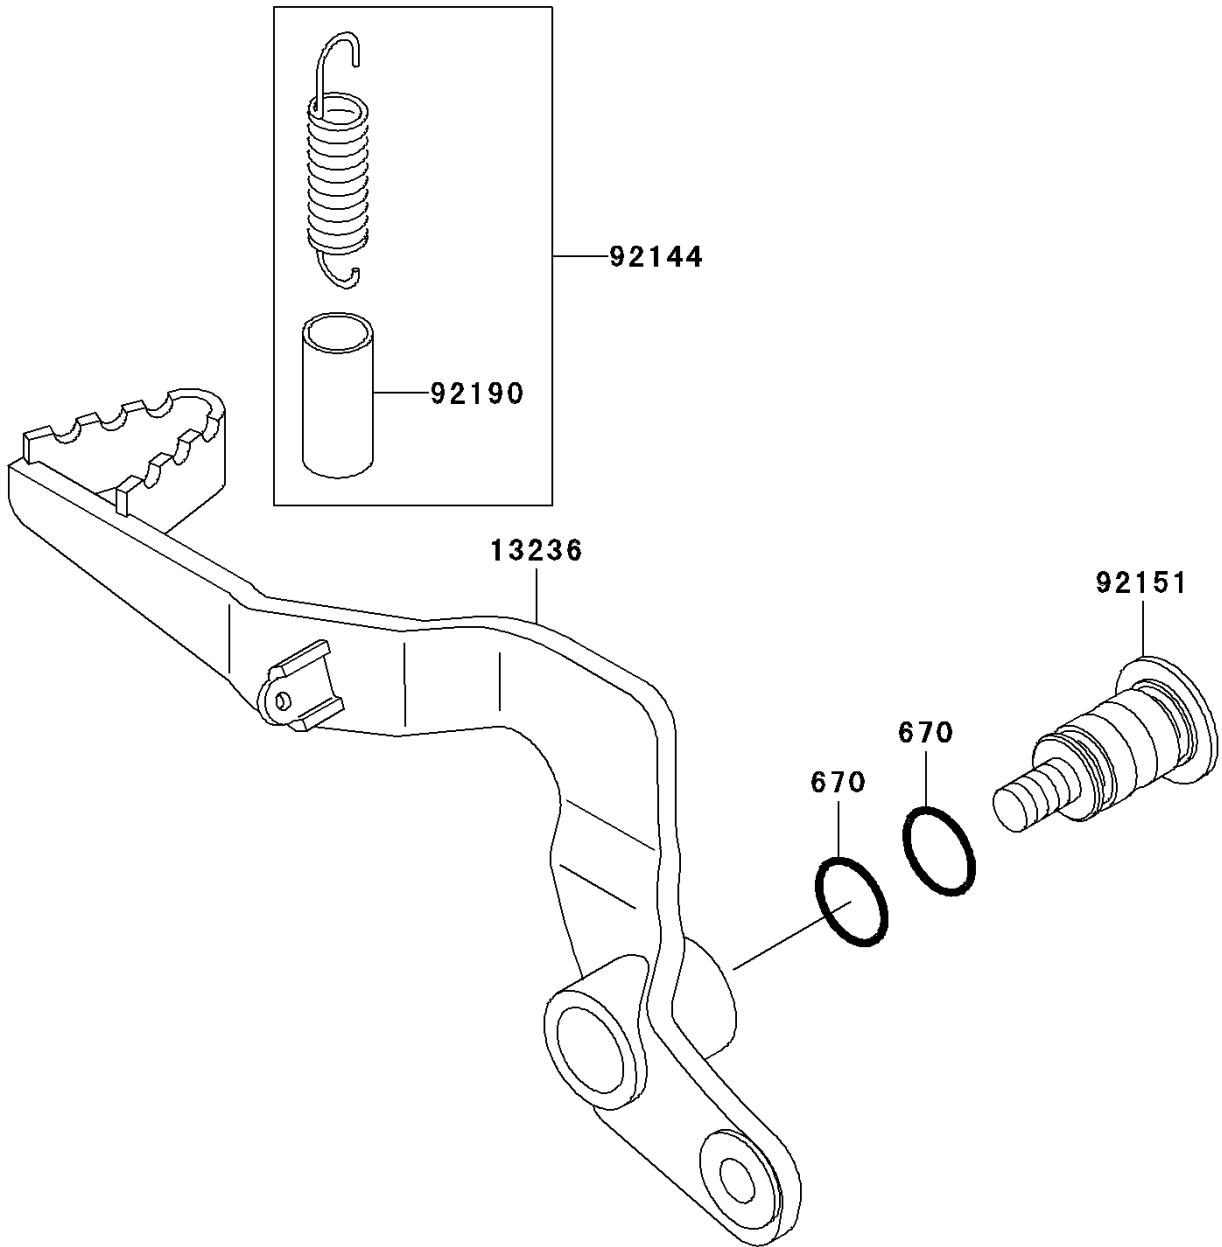

2008 KX™ 65 PARTS DIAGRAM

Brake Pedal

F2260

2008 KX™ 65 PARTS LIST

Brake Pedal

ITEM NAME	PART NUMBER	QUANTITY
O RING,12MM (Ref # 670)	670B2012	2
LEVER-COMP,BRAKE PEDAL,STEEL (Ref # 13236)	13236-1369	1
SPRING,BRAKE PEDAL RETURN (Ref # 92144)	92144-1752	1
BOLT,BRAKE PEDAL,8MM (Ref # 92151)	92151-1572	1
TUBE,13X16X25 (Ref # 92190)	92190-1488	1