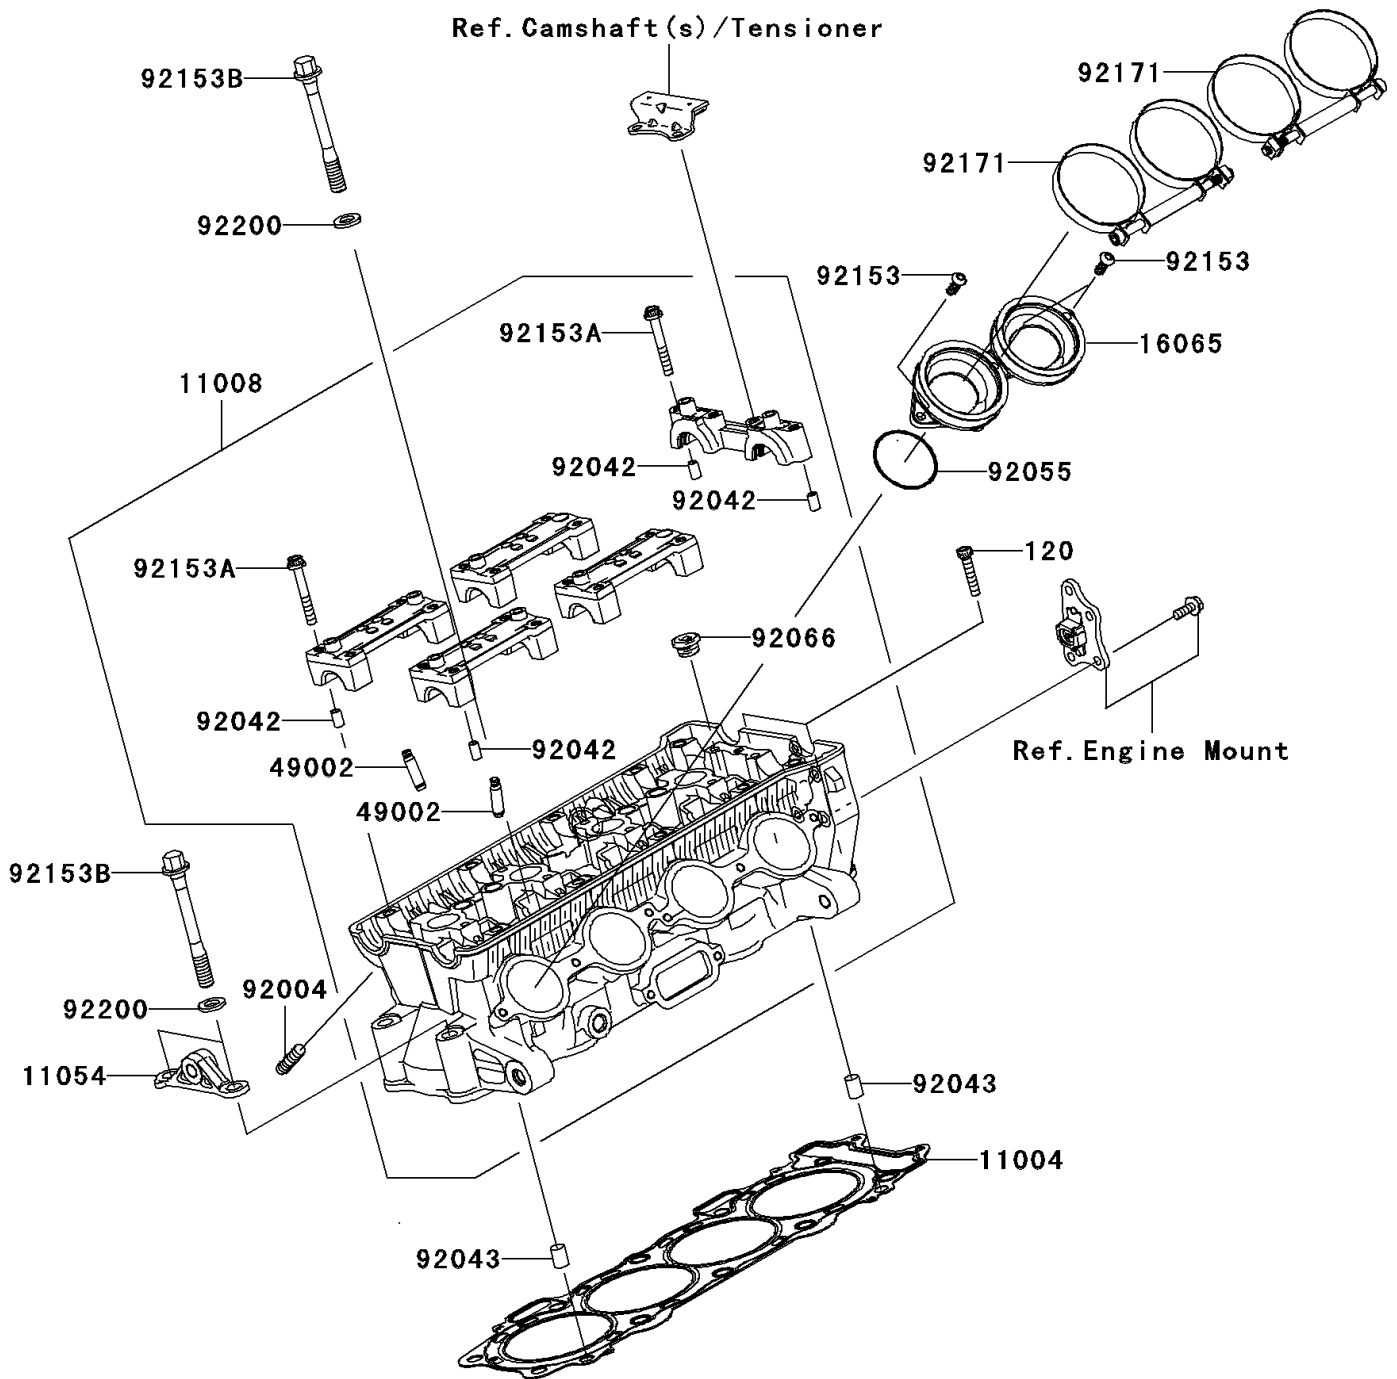

# 2006 Ninja® ZX™-10R PARTS DIAGRAM

Cylinder Head

E1111

## 2006 Ninja® ZX™-10R PARTS LIST

### Cylinder Head

ITEM NAME	PART NUMBER	QUANTITY
BOLT-SOCKET,6X30 (Ref # 120)	120Z0630	2
GASKET-HEAD (Ref # 11004)	11004-0049	1
HEAD-COMP-CYLINDER (Ref # 11008)	11008-0061	1
BRACKET (Ref # 11054)	11054-0488	1
HOLDER-CARBURETOR (Ref # 16065)	16065-0025	2
GUIDE-VALVE (Ref # 49002)	49002-0009	AR
STUD,8X18 (Ref # 92004)	92004-1186	8
PIN,DOWEL,6.3X8X14 (Ref # 92042)	92042-007	10
PIN,8.2X10X14 (Ref # 92043)	92043-1264	2
RING-O,43.7X1.9 (Ref # 92055)	92055-1401	4
PLUG,18X10 (Ref # 92066)	92066-0016	4
BOLT,TORX,6X18 (Ref # 92153)	92153-0454	6
BOLT,SOCKET,6X45 (Ref # 92153A)	92153-0656	20
BOLT,FLANGED,10X90 (Ref # 92153B)	92153-0893	10
CLAMP (Ref # 92171)	92171-0278	2
WASHER,10.5X19X2.3 (Ref # 92200)	92200-0114	10