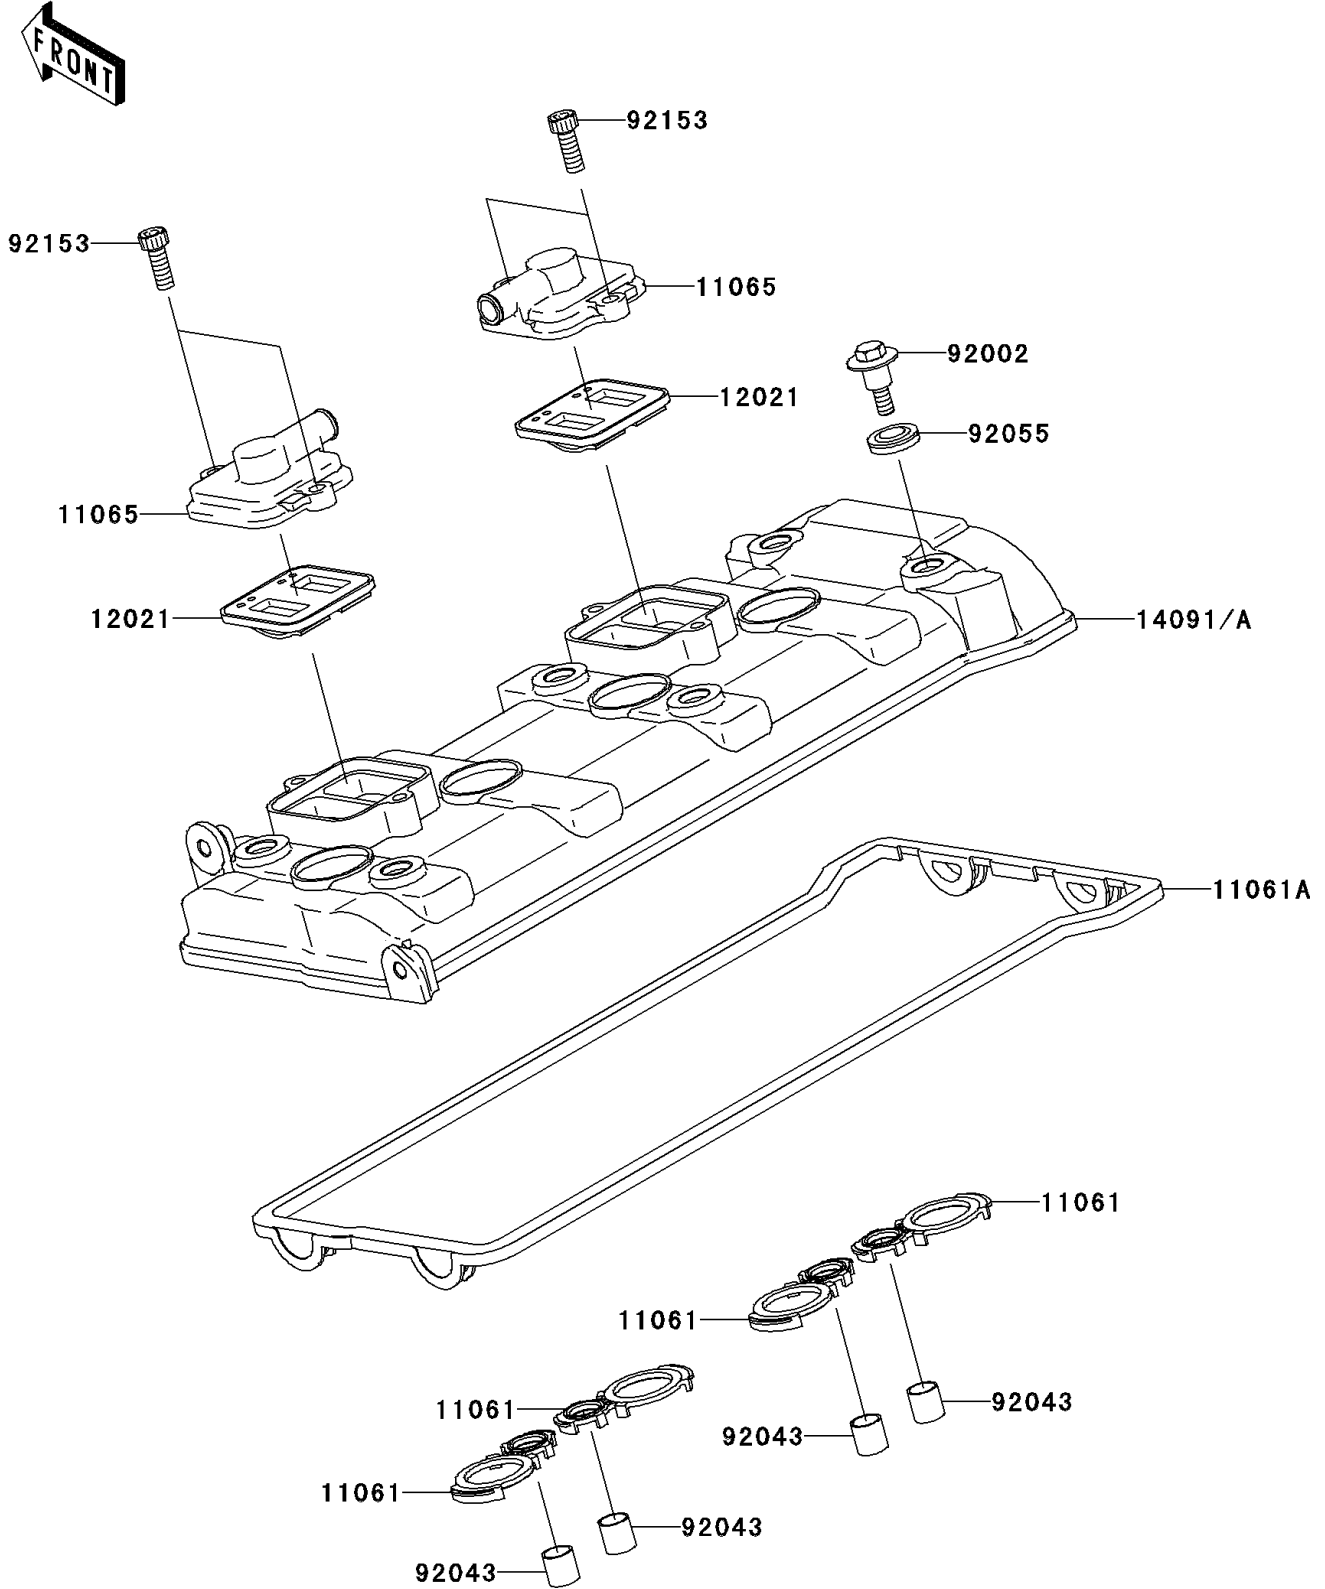

# 2006 Ninja® ZX™-10R PARTS DIAGRAM

Cylinder Head Cover

E1112

## 2006 Ninja® ZX™-10R PARTS LIST

### Cylinder Head Cover

ITEM NAME	PART NUMBER	QUANTITY
GASKET,PLUG HOLE (Ref # 11061)	11061-0064	4
GASKET,HEAD COVER (Ref # 11061A)	11061-0223	1
CAP (Ref # 11065)	11065-1247	2
VALVE-ASSY-REED (Ref # 12021)	12021-1130	2
COVER,HEAD,F.S.BLACK (Ref # 14091)	14091-0485-11E	1
BOLT,FLANGED,6X22.5 (Ref # 92002)	92002-1327	6
PIN,10.1X12X14 (Ref # 92043)	92043-4009	4
RING-O,HEAD COVER BOLT (Ref # 92055)	92055-1352	6
BOLT,SOCKET,6X18 (Ref # 92153)	92153-1284	4