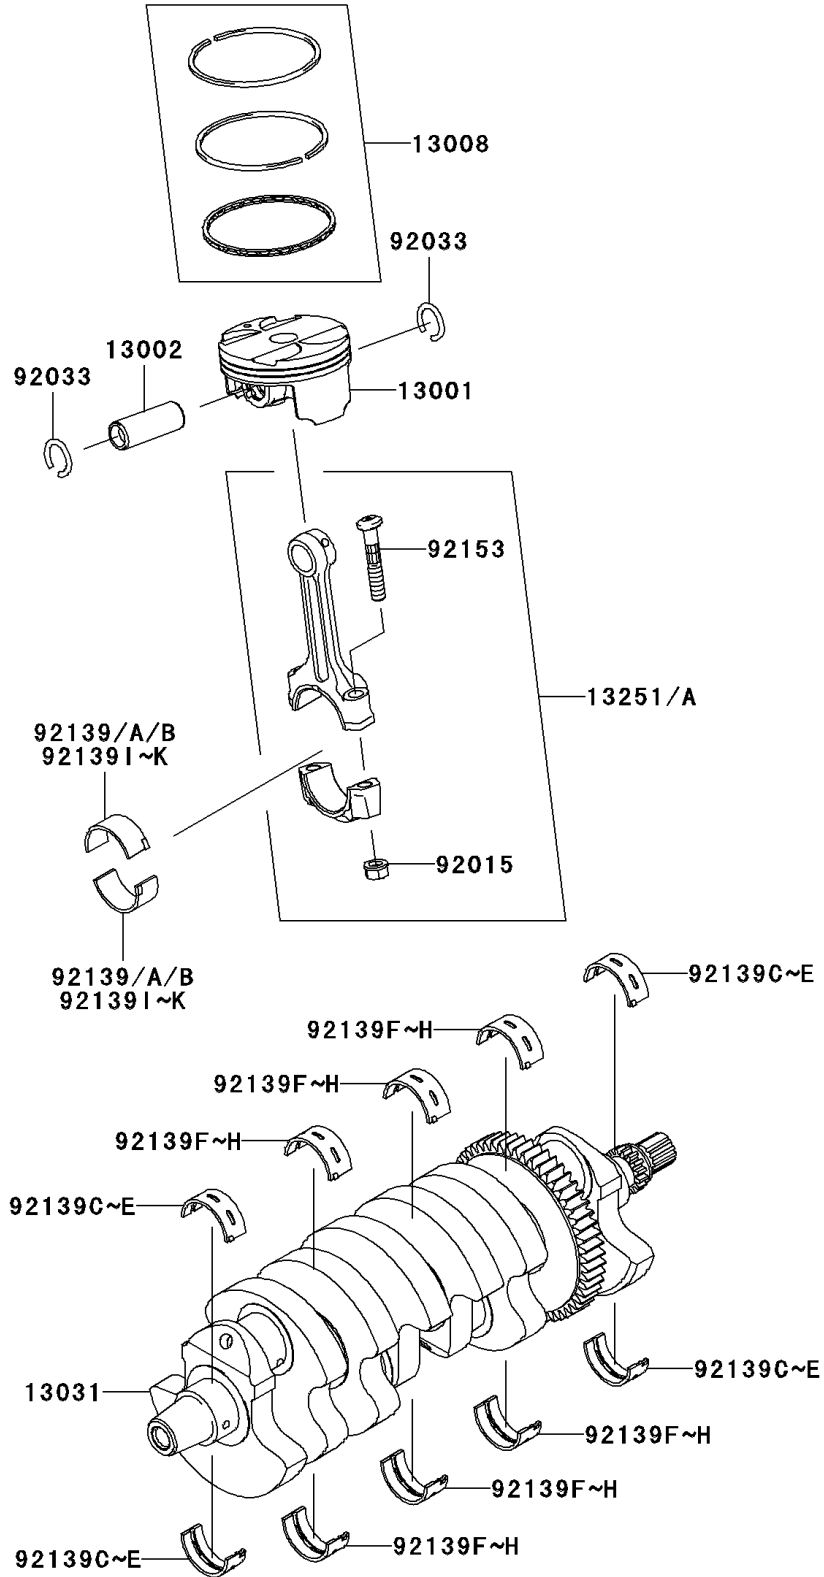

# 2006 Ninja® ZX™-10R PARTS DIAGRAM

Crankshaft/Piston(s)

E1320

## 2006 Ninja® ZX™-10R PARTS LIST

### Crankshaft/Piston(s)

ITEM NAME	PART NUMBER	QUANTITY
PISTON-ENGINE (Ref # 13001)	13001-0063	4
PIN-PISTON (Ref # 13002)	13002-0004	4
RING-SET-PISTON (Ref # 13008)	13008-0005	4
CRANKSHAFT-COMP (Ref # 13031)	13031-0083	1
ROD-ASSY-CONNECTING,II (Ref # 13251)	13251-0019-II	AR
NUT,FLANGED,8MM (Ref # 92015)	92015-1311	8
RING-SNAP (Ref # 92033)	92033-1054	8
BUSHING,CRANK PIN,BLUE (Ref # 92139)	92139-0026	AR
BUSHING,CRANK PIN,BLACK (Ref # 92139A)	92139-0027	8
BUSHING,CRANK PIN,BROWN (Ref # 92139B)	92139-0028	AR
BUSHING,CRANK #1&#5,BLUE (Ref # 92139C)	92139-0029	AR
BUSHING,CRANK #1&#5,BLACK (Ref # 92139D)	92139-0030	4
BUSHING,CRANK #1&#5,BROWN (Ref # 92139E)	92139-0031	AR
BUSHING,CRANK #2&#3&#4,BLUE (Ref # 92139F)	92139-0032	AR
BUSHING,CRANK #2&#3&#4,BLACK (Ref # 92139G)	92139-0033	6
BUSHING,CRANK #2&#3&#4,BROWN (Ref # 92139H)	92139-0034	AR
BOLT,CON-ROD,M8X45.5 (Ref # 92153)	92153-0809	8