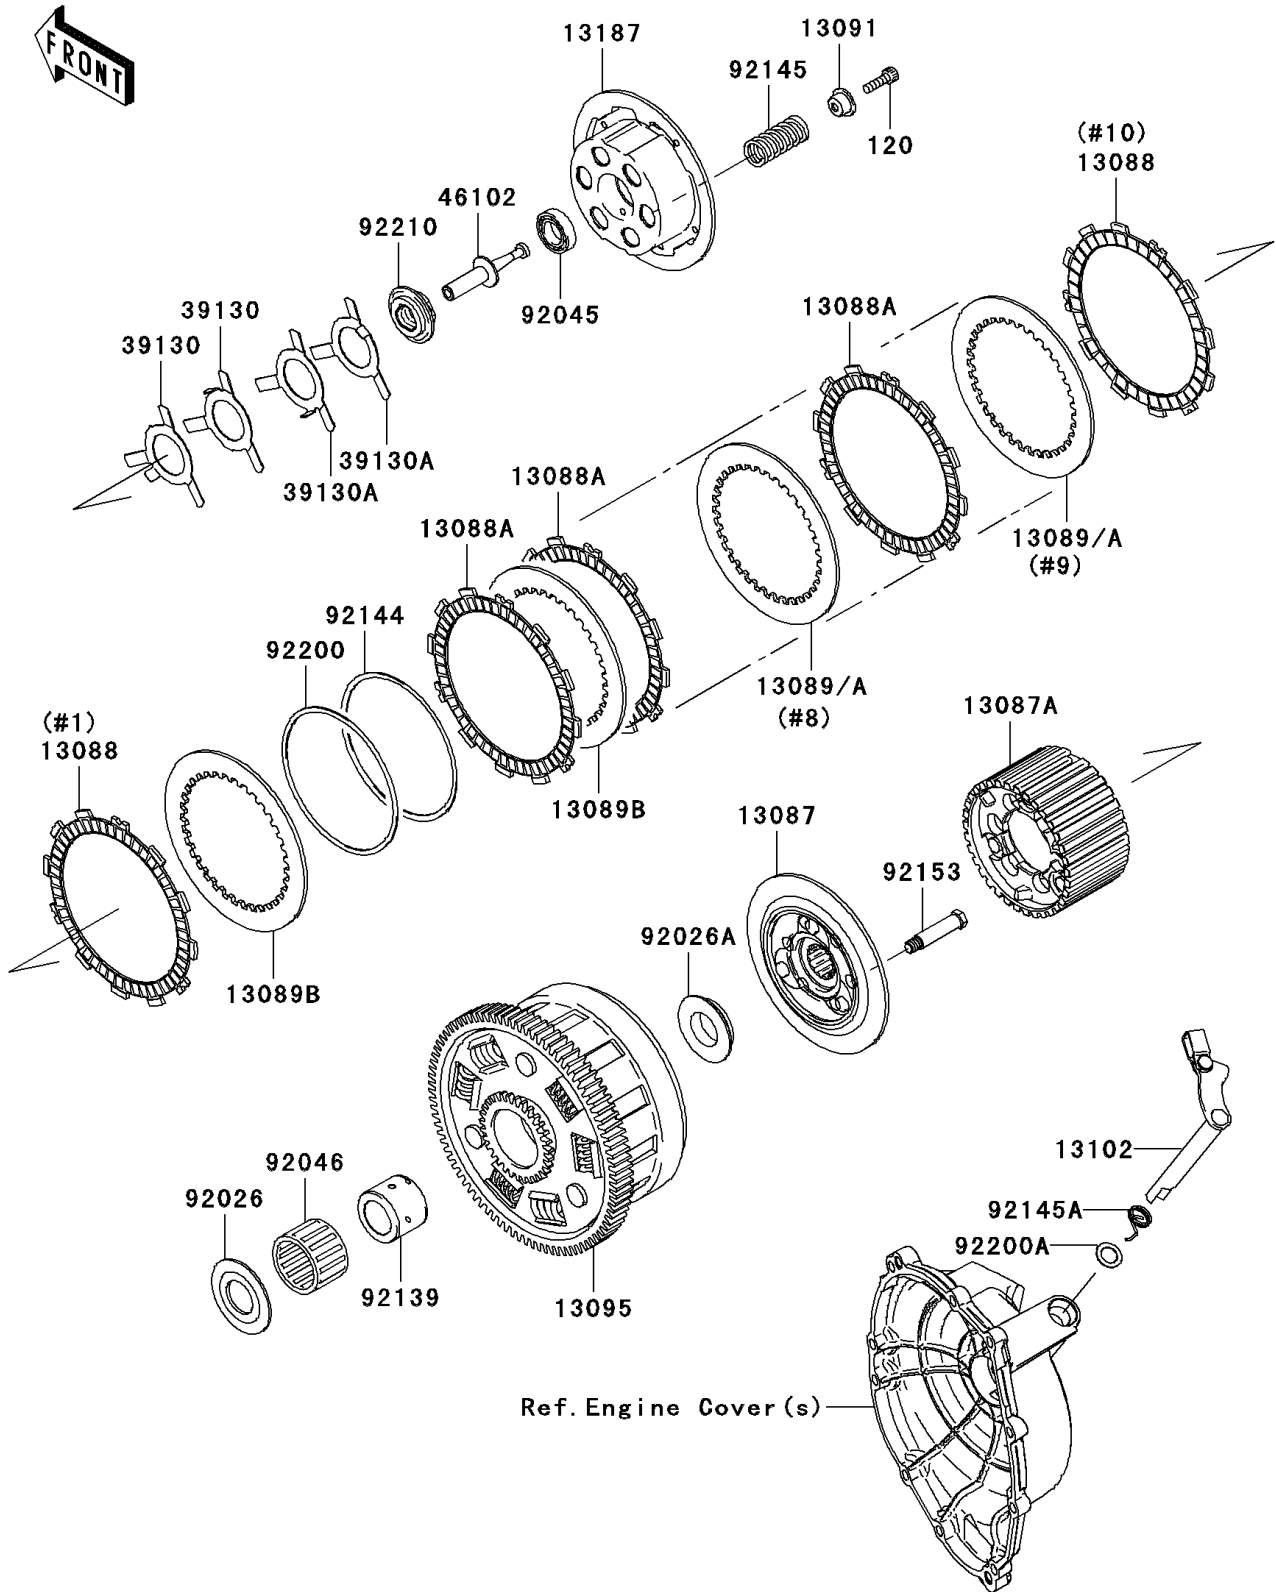

2006 Ninja® ZX™-10R PARTS DIAGRAM

Clutch

E1350

2006 Ninja® ZX™-10R PARTS LIST

Clutch

ITEM NAME	PART NUMBER	QUANTITY
BOLT-SOCKET,6X20 (Ref # 120)	120Q0620	6
HUB-CLUTCH (Ref # 13087)	13087-0010	1
HUB-CLUTCH (Ref # 13087A)	13087-0011	1
PLATE-FRICTION (Ref # 13088)	13088-0003	2
PLATE-FRICTION (Ref # 13088A)	13088-0013	8
PLATE-CLUTCH,T=2.3 (Ref # 13089)	13089-0008	AR
PLATE-CLUTCH,T=2.6 (Ref # 13089A)	13089-0009	2
PLATE-CLUTCH,T=2.9 (Ref # 13089B)	13089-1093	7
HOLDER,CLUTCH SPRING (Ref # 13091)	13091-1840	6
HOUSING-COMP-CLUTCH (Ref # 13095)	13095-0073	1
RELEASE-COMP-CLUTCH (Ref # 13102)	13102-0018	1
PLATE-CLUTCH OPERATING (Ref # 13187)	13187-0006	1
SPRING-LEAF (Ref # 39130)	39130-1078	2
SPRING-LEAF (Ref # 39130A)	39130-1079	2
ROD (Ref # 46102)	46102-0047	1
SPACER (Ref # 92026)	92026-0029	1
SPACER (Ref # 92026A)	92026-0037	1
BEARING-BALL,6903/2A (Ref # 92045)	92045-1053	1
BEARING-NEEDLE,K38X43X28.8X (Ref # 92046)	92046-1263	1
BUSHING,25X38X29.05 (Ref # 92139)	92139-0067	1
SPRING,FRICTION PLATE (Ref # 92144)	92144-1854	1
SPRING,CLUTCH (Ref # 92145)	92145-0220	6
SPRING,RELEASE-COMP (Ref # 92145A)	92145-0325	1
BOLT (Ref # 92153)	92153-0797	6
WASHER,FRICTION PLATE (Ref # 92200)	92200-1260	1
WASHER,12X18.5X0.5 (Ref # 92200A)	92200-1487	1
NUT (Ref # 92210)	92210-0152	1