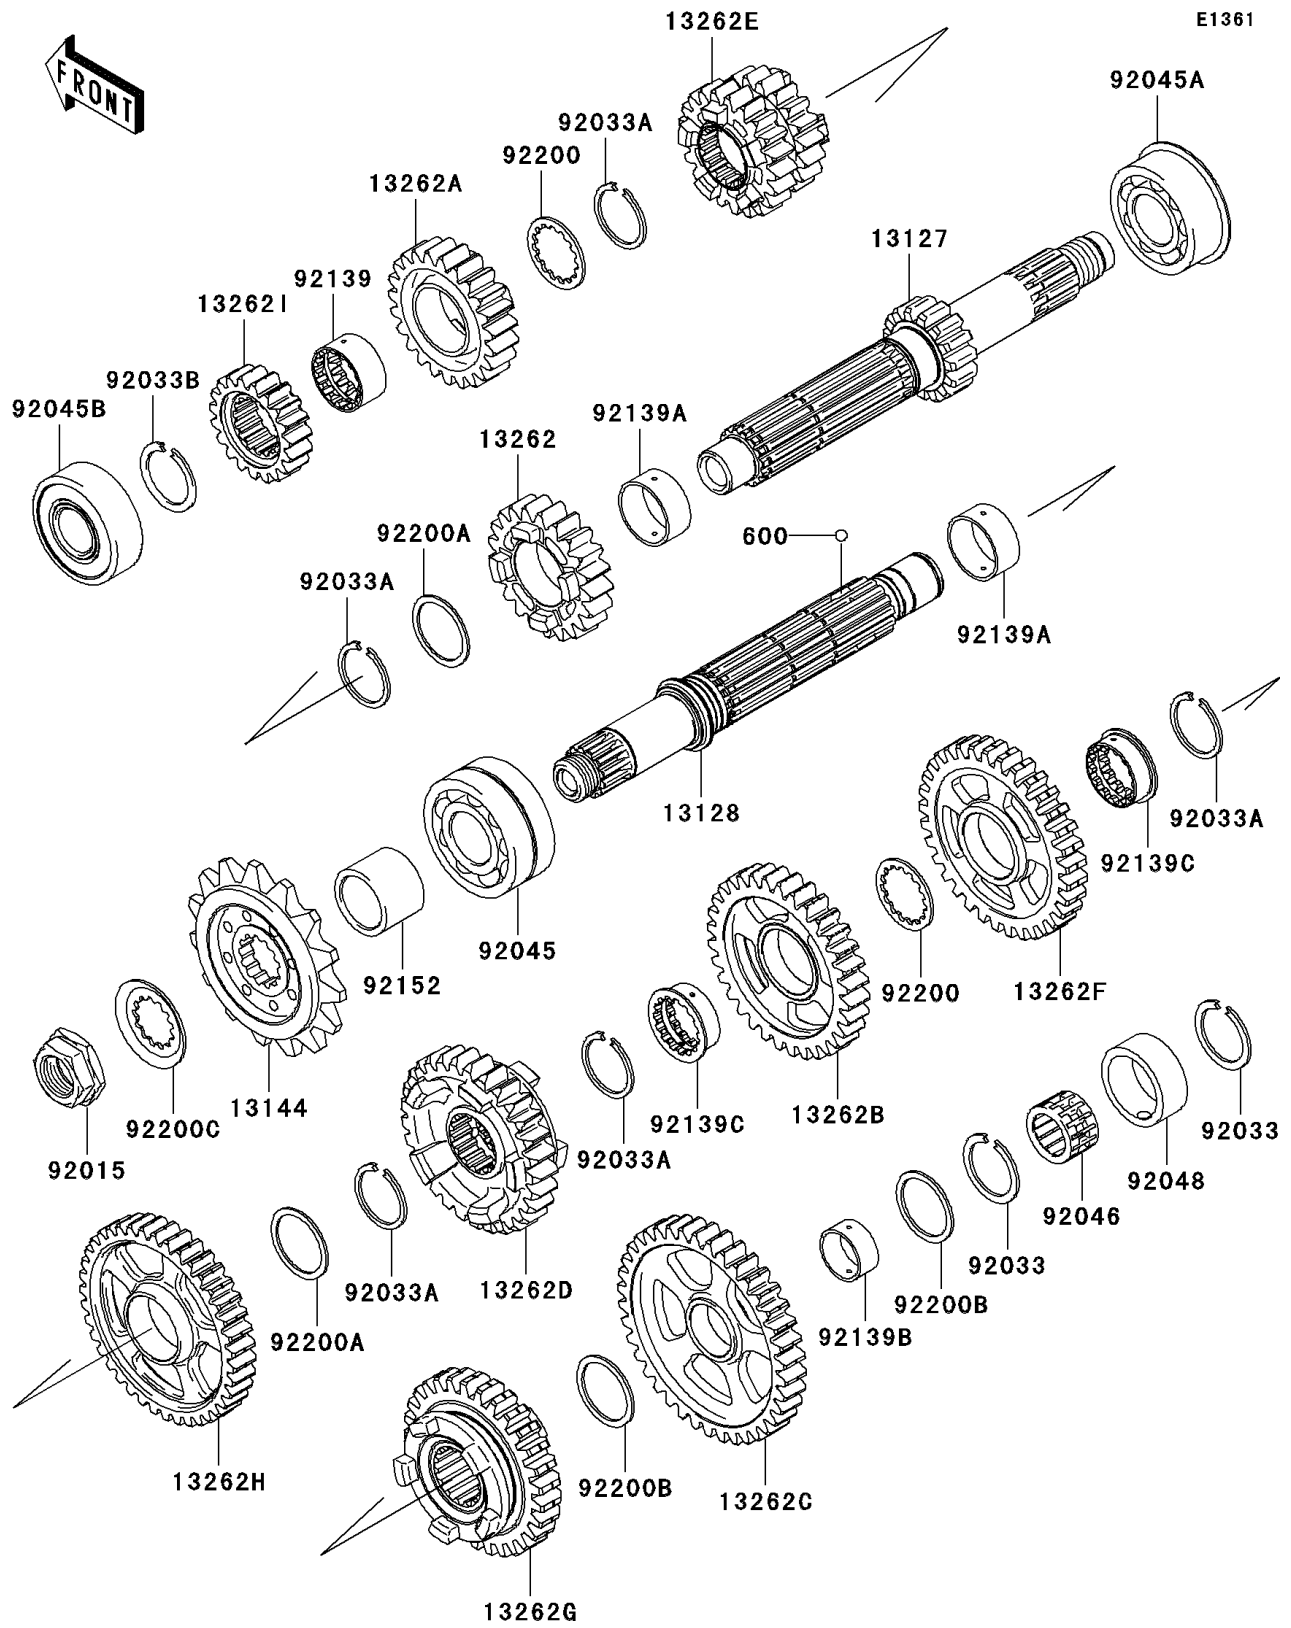

2006 Ninja® ZX™-10R PARTS DIAGRAM

Transmission

2006 Ninja® ZX™-10R PARTS LIST

Transmission

ITEM NAME	PART NUMBER	QUANTITY
BALL-STEEL,5/32" (Ref # 600)	600A0500	3
SHAFT-TRANSMISSION INPUT,15T (Ref # 13127)	13127-0027	1
SHAFT-TRANSMISSION OUTPUT,13T (Ref # 13128)	13128-0019	1
SPROCKET-OUTPUT,17T,#525 (Ref # 13144)	13144-0004	1
GEAR,INPUT 5TH,21T (Ref # 13262)	13262-0135	1
GEAR,INPUT 6TH,23T (Ref # 13262A)	13262-0136	1
GEAR,OUTPUT 4TH,32T (Ref # 13262B)	13262-0166	1
GEAR,OUTPUT LOW,38T (Ref # 13262C)	13262-0170	1
GEAR,OUTPUT 6TH,30T (Ref # 13262D)	13262-0171	1
GEAR,INPUT 3RD&4TH,19T&21T (Ref # 13262E)	13262-0288	1
GEAR,OUTPUT 3RD,33T (Ref # 13262F)	13262-0291	1
GEAR,OUTPUT 5TH,29T (Ref # 13262G)	13262-0293	1
GEAR,OUTPUT 2ND,39T (Ref # 13262H)	13262-0349	1
GEAR,INPUT 2ND,19T (Ref # 13262I)	13262-0350	1
NUT,20MM (Ref # 92015)	92015-1963	1
RING-SNAP,20X25.5X1.2 (Ref # 92033)	92033-025	2
RING-SNAP,25.9X30.6X1.2 (Ref # 92033A)	92033-1037	5
RING-SNAP,T=1.5 (Ref # 92033B)	92033-1249	1
BEARING-BALL,DAC2557NSSH (Ref # 92045)	92045-0003	1
BEARING-BALL,5205N6RSH2CS6 (Ref # 92045A)	92045-0014	1
BEARING-BALL,DG2152RDDSH2 (Ref # 92045B)	92045-0048	1
BEARING-NEEDLE (Ref # 92046)	92046-1291	1
RACE,30X38X15 (Ref # 92048)	92048-1053	1
BUSHING,GEAR,6TH IN (Ref # 92139)	92139-0036	1
BUSHING,GEAR,5TH IN&2ND OUT (Ref # 92139A)	92139-0037	2
BUSHING,GEAR,LOW OUT (Ref # 92139B)	92139-0038	1
BUSHING,GEAR,3RD&4TH OUT (Ref # 92139C)	92139-0066	2
COLLAR (Ref # 92152)	92152-0153	1
WASHER,28.3X34.0X1.6 (Ref # 92200)	92200-0050	2

2006 Ninja® ZX™-10R PARTS LIST

Transmission

ITEM NAME	PART NUMBER	QUANTITY
WASHER,28.1X34.0X1.2 (Ref # 92200A)	92200-0051	2
WASHER (Ref # 92200B)	92200-0138	2
WASHER (Ref # 92200C)	92200-1065	1