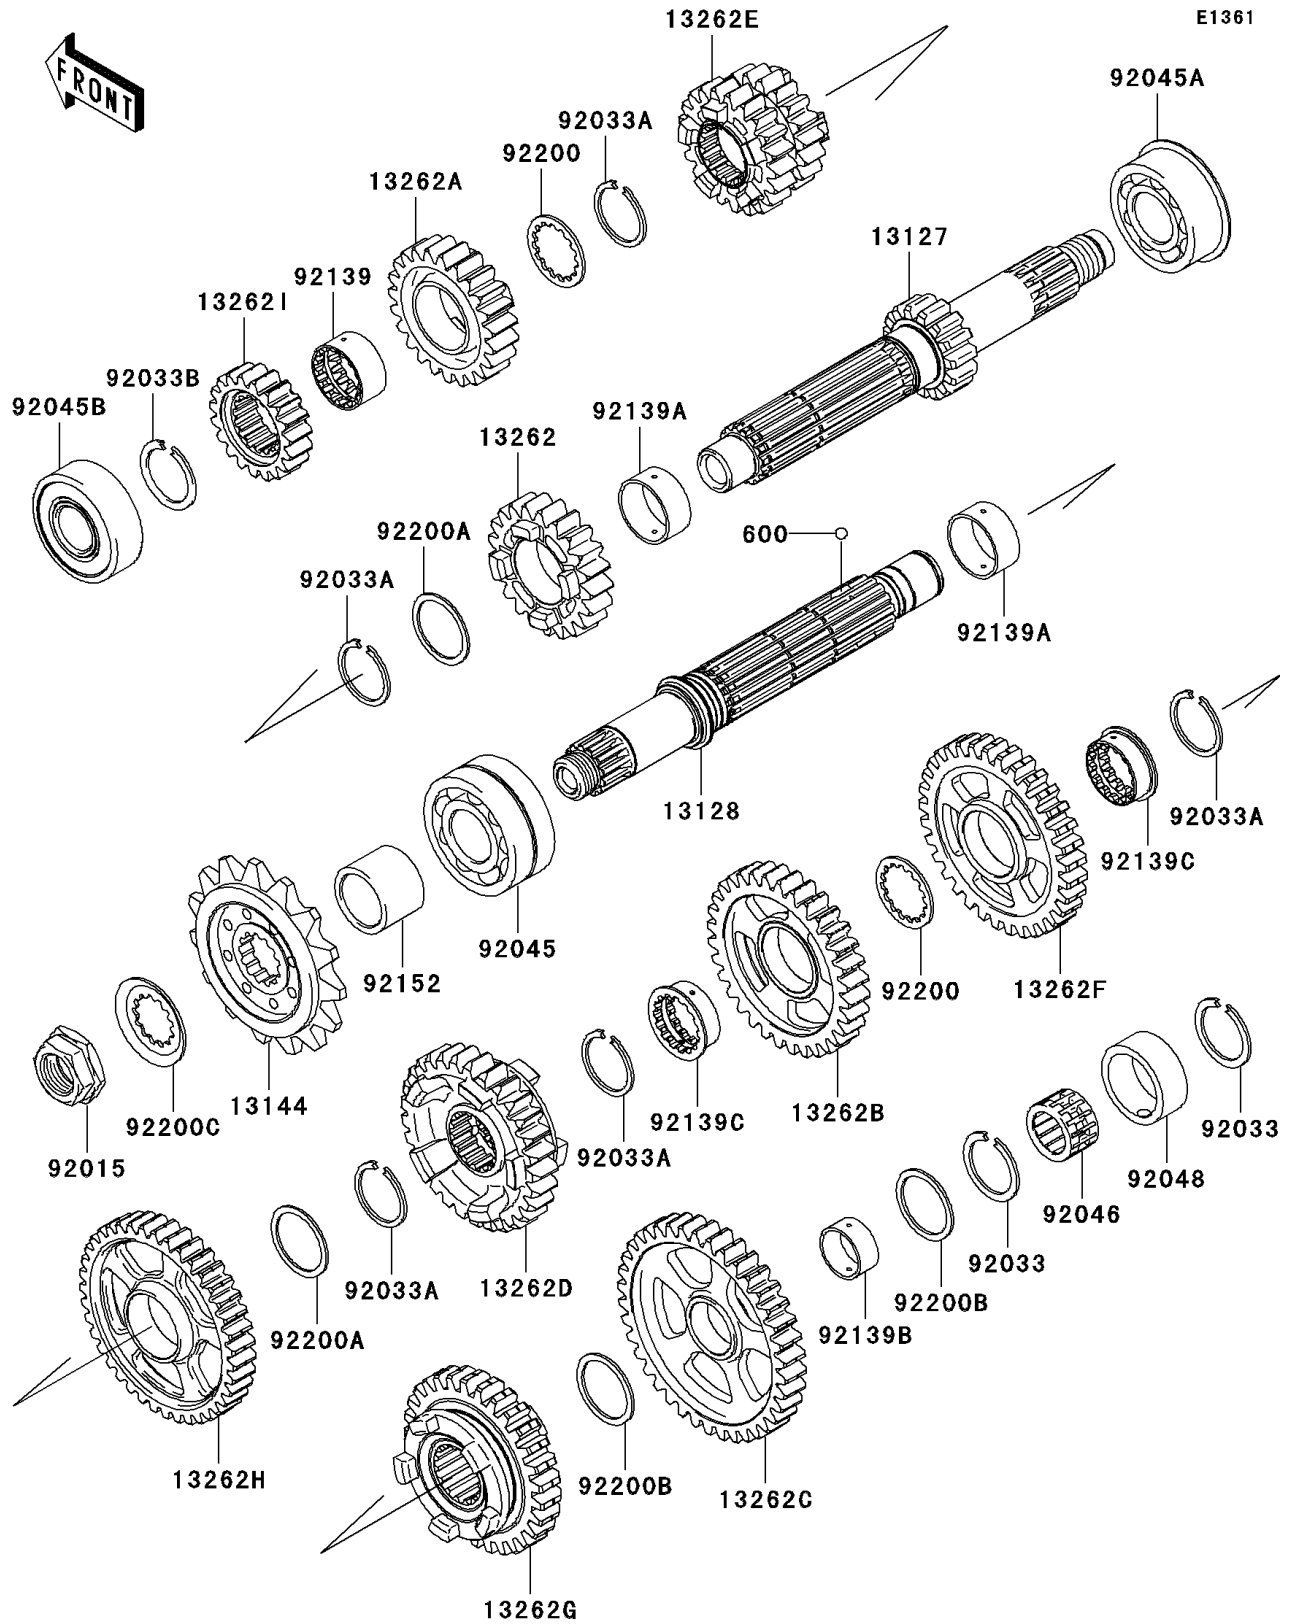

2007 Ninja® ZX™-10R PARTS DIAGRAM

Transmission

2007 Ninja® ZX™-10R PARTS LIST

Transmission

ITEM NAME	PART NUMBER	QUANTITY
BALL-STEEL,5/32" (Ref # 600)	600A0500	3
SHAFT-TRANSMISSION INPUT,15T (Ref # 13127)	13127-0027	1
SHAFT-TRANSMISSION OUTPUT,13T (Ref # 13128)	13128-0019	1
SPROCKET-OUTPUT,17T,#525 (Ref # 13144)	13144-0004	1
GEAR,INPUT 5TH,21T (Ref # 13262)	13262-0135	1
GEAR,INPUT 6TH,23T (Ref # 13262A)	13262-0136	1
GEAR,OUTPUT 4TH,32T (Ref # 13262B)	13262-0166	1
GEAR,OUTPUT LOW,38T (Ref # 13262C)	13262-0170	1
GEAR,OUTPUT 6TH,30T (Ref # 13262D)	13262-0171	1
GEAR,INPUT 3RD&4TH,19T&21T (Ref # 13262E)	13262-0288	1
GEAR,OUTPUT 3RD,33T (Ref # 13262F)	13262-0291	1
GEAR,OUTPUT 5TH,29T (Ref # 13262G)	13262-0293	1
GEAR,OUTPUT 2ND,39T (Ref # 13262H)	13262-0349	1
GEAR,INPUT 2ND,19T (Ref # 13262I)	13262-0350	1
NUT,20MM (Ref # 92015)	92015-1963	1
RING-SNAP,20X25.5X1.2 (Ref # 92033)	92033-025	2
RING-SNAP,25.9X30.6X1.2 (Ref # 92033A)	92033-1037	5
RING-SNAP,T=1.5 (Ref # 92033B)	92033-1249	1
BEARING-BALL,DAC2557NSSH (Ref # 92045)	92045-0003	1
BEARING-BALL,5205N6RSH2CS6 (Ref # 92045A)	92045-0014	1
BEARING-BALL,DG2152RDDSH2 (Ref # 92045B)	92045-0048	1
BEARING-NEEDLE (Ref # 92046)	92046-1291	1
RACE,30X38X15 (Ref # 92048)	92048-1053	1
BUSHING,GEAR,6TH IN (Ref # 92139)	92139-0036	1
BUSHING,GEAR,5TH IN&2ND OUT (Ref # 92139A)	92139-0037	2
BUSHING,GEAR,LOW OUT (Ref # 92139B)	92139-0038	1
BUSHING,GEAR,3RD&4TH OUT (Ref # 92139C)	92139-0066	2
COLLAR (Ref # 92152)	92152-0153	1
WASHER,28.3X34.0X1.6 (Ref # 92200)	92200-0050	2

2007 Ninja® ZX™-10R PARTS LIST

Transmission

ITEM NAME	PART NUMBER	QUANTITY
WASHER,28.1X34.0X1.2 (Ref # 92200A)	92200-0051	2
WASHER (Ref # 92200B)	92200-0138	2
WASHER (Ref # 92200C)	92200-1065	1