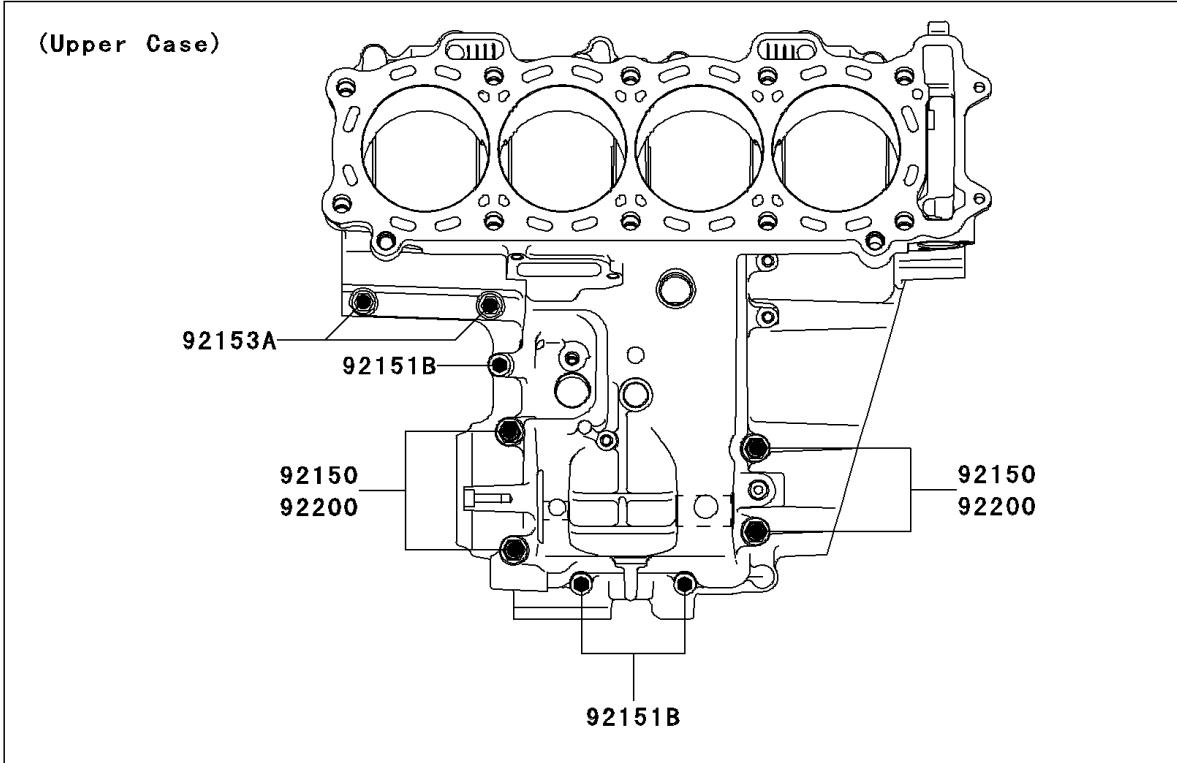

2006 Ninja® ZX™-10R PARTS DIAGRAM

Crankcase Bolt Pattern

E1412

2006 Ninja® ZX™-10R PARTS LIST

Crankcase Bolt Pattern

ITEM NAME	PART NUMBER	QUANTITY
BOLT,8X80 (Ref # 92150)	92150-1162	4
BOLT,FLANGED,7X85 (Ref # 92150A)	92150-1251	1
BOLT,FLANGED,M7X50 (Ref # 92151)	92151-1223	1
BOLT,6X45 (Ref # 92151A)	92151-1521	7
BOLT,FLANGED,6X40 (Ref # 92151B)	92151-1583	3
BOLT,FLANGED,M9X100 (Ref # 92153)	92153-0447	10
BOLT,FLANGED,M7X32 (Ref # 92153A)	92153-0448	2
WASHER,8.2X16X1.6 (Ref # 92200)	92200-0047	4
WASHER,9.2X19X23 (Ref # 92200A)	92200-0115	10