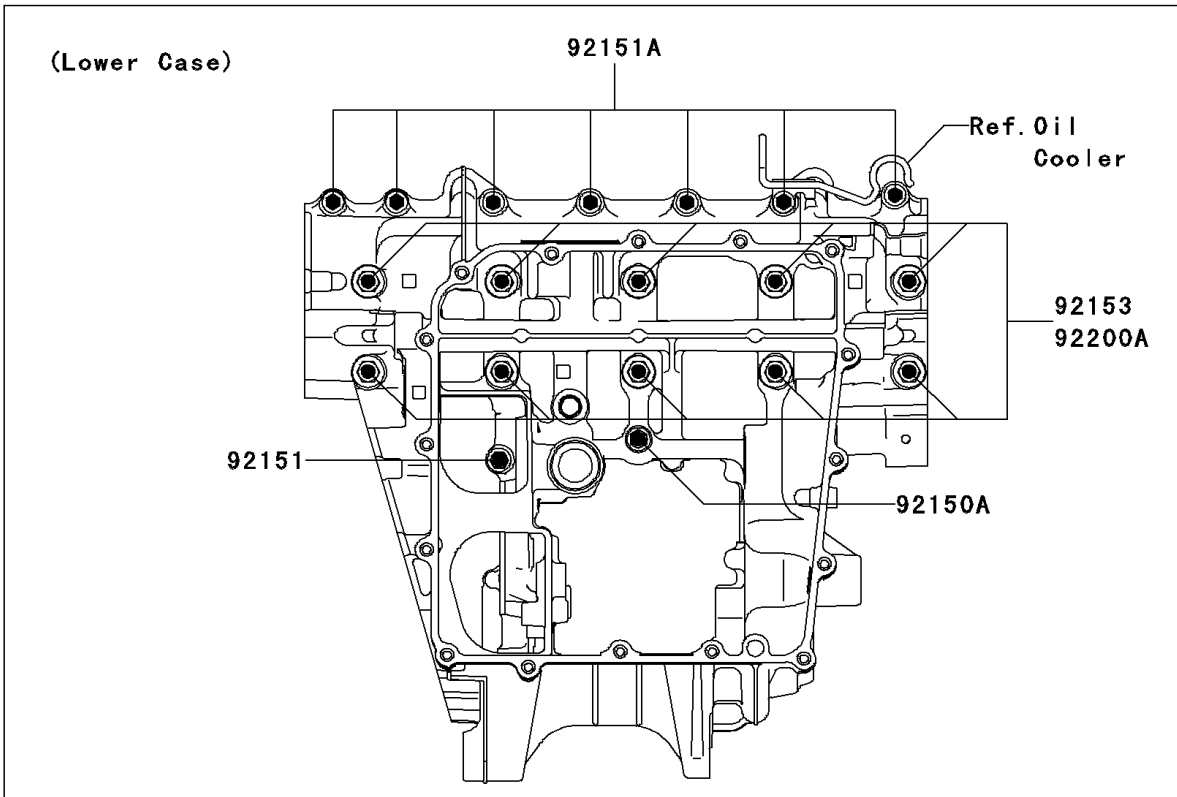

2006 Ninja® ZX™-10R PARTS DIAGRAM

Crankcase Bolt Pattern

E1412

2006 Ninja® ZX™-10R PARTS LIST

Crankcase Bolt Pattern

ITEM NAME	PART NUMBER	QUANTITY
BOLT,8X80 (Ref # 92150)	92150-1162	4
BOLT,FLANGED,7X85 (Ref # 92150A)	92150-1251	1
BOLT,FLANGED,M7X50 (Ref # 92151)	92151-1223	1
BOLT,6X45 (Ref # 92151A)	92151-1521	7
BOLT,FLANGED,6X40 (Ref # 92151B)	92151-1583	3
BOLT,FLANGED,M9X100 (Ref # 92153)	92153-0447	10
BOLT,FLANGED,M7X32 (Ref # 92153A)	92153-0448	2
WASHER,8.2X16X1.6 (Ref # 92200)	92200-0047	4
WASHER,9.2X19X23 (Ref # 92200A)	92200-0115	10