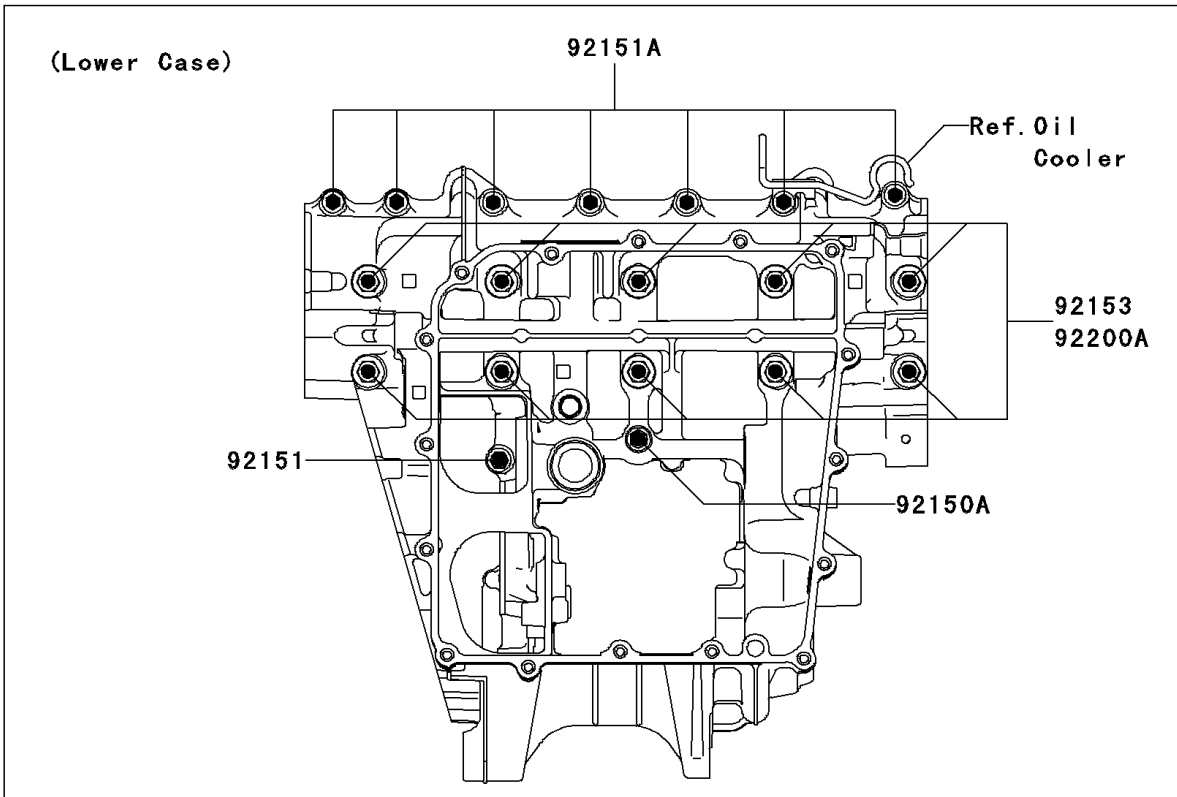

2007 Ninja® ZX™-10R PARTS DIAGRAM

Crankcase Bolt Pattern

E1412

2007 Ninja® ZX™-10R PARTS LIST

Crankcase Bolt Pattern

ITEM NAME	PART NUMBER	QUANTITY
BOLT,8X80 (Ref # 92150)	92150-1162	4
BOLT,FLANGED,7X85 (Ref # 92150A)	92150-1251	1
BOLT,FLANGED,M7X50 (Ref # 92151)	92151-1223	1
BOLT,6X45 (Ref # 92151A)	92151-1521	7
BOLT,FLANGED,6X40 (Ref # 92151B)	92151-1583	3
BOLT,FLANGED,M9X100 (Ref # 92153)	92153-0447	10
BOLT,FLANGED,M7X32 (Ref # 92153A)	92153-0448	2
WASHER,8.2X16X1.6 (Ref # 92200)	92200-0047	4
WASHER,9.2X19X23 (Ref # 92200A)	92200-0115	10