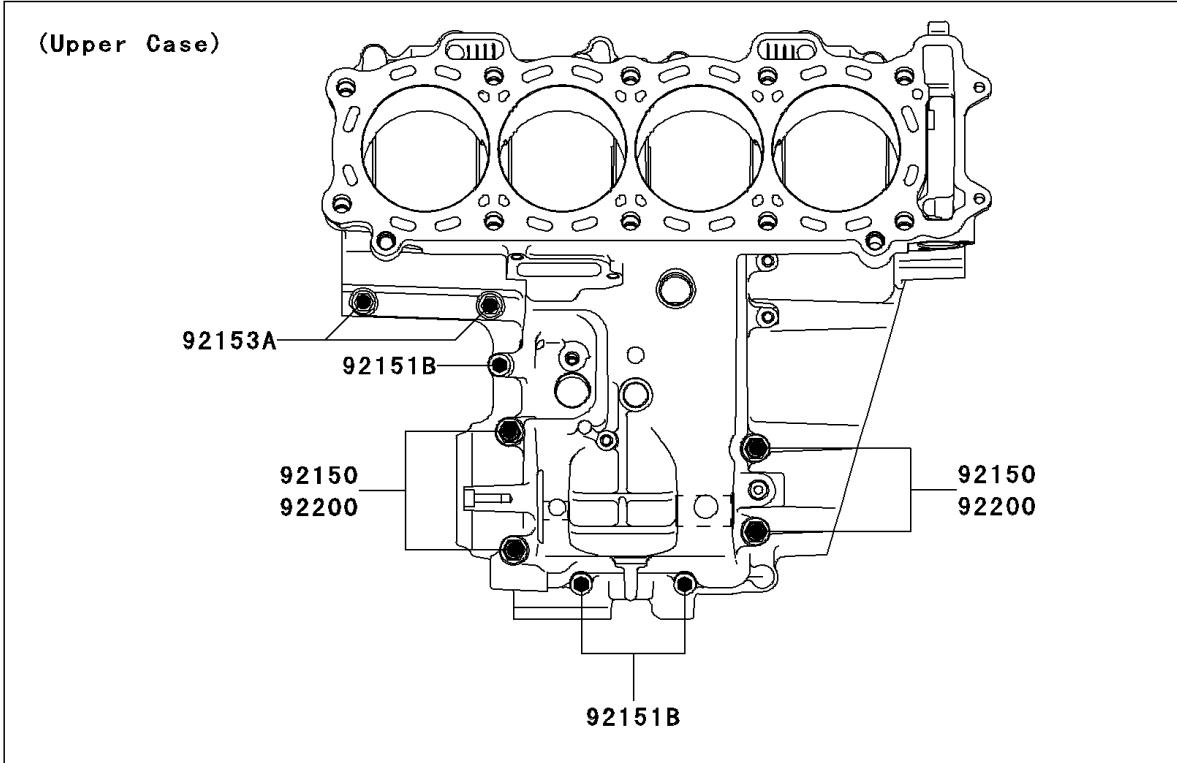

2007 Ninja® ZX™-10R PARTS DIAGRAM

Crankcase Bolt Pattern

E1412

2007 Ninja® ZX™-10R PARTS LIST

Crankcase Bolt Pattern

ITEM NAME	PART NUMBER	QUANTITY
BOLT,8X80 (Ref # 92150)	92150-1162	4
BOLT,FLANGED,7X85 (Ref # 92150A)	92150-1251	1
BOLT,FLANGED,M7X50 (Ref # 92151)	92151-1223	1
BOLT,6X45 (Ref # 92151A)	92151-1521	7
BOLT,FLANGED,6X40 (Ref # 92151B)	92151-1583	3
BOLT,FLANGED,M9X100 (Ref # 92153)	92153-0447	10
BOLT,FLANGED,M7X32 (Ref # 92153A)	92153-0448	2
WASHER,8.2X16X1.6 (Ref # 92200)	92200-0047	4
WASHER,9.2X19X23 (Ref # 92200A)	92200-0115	10