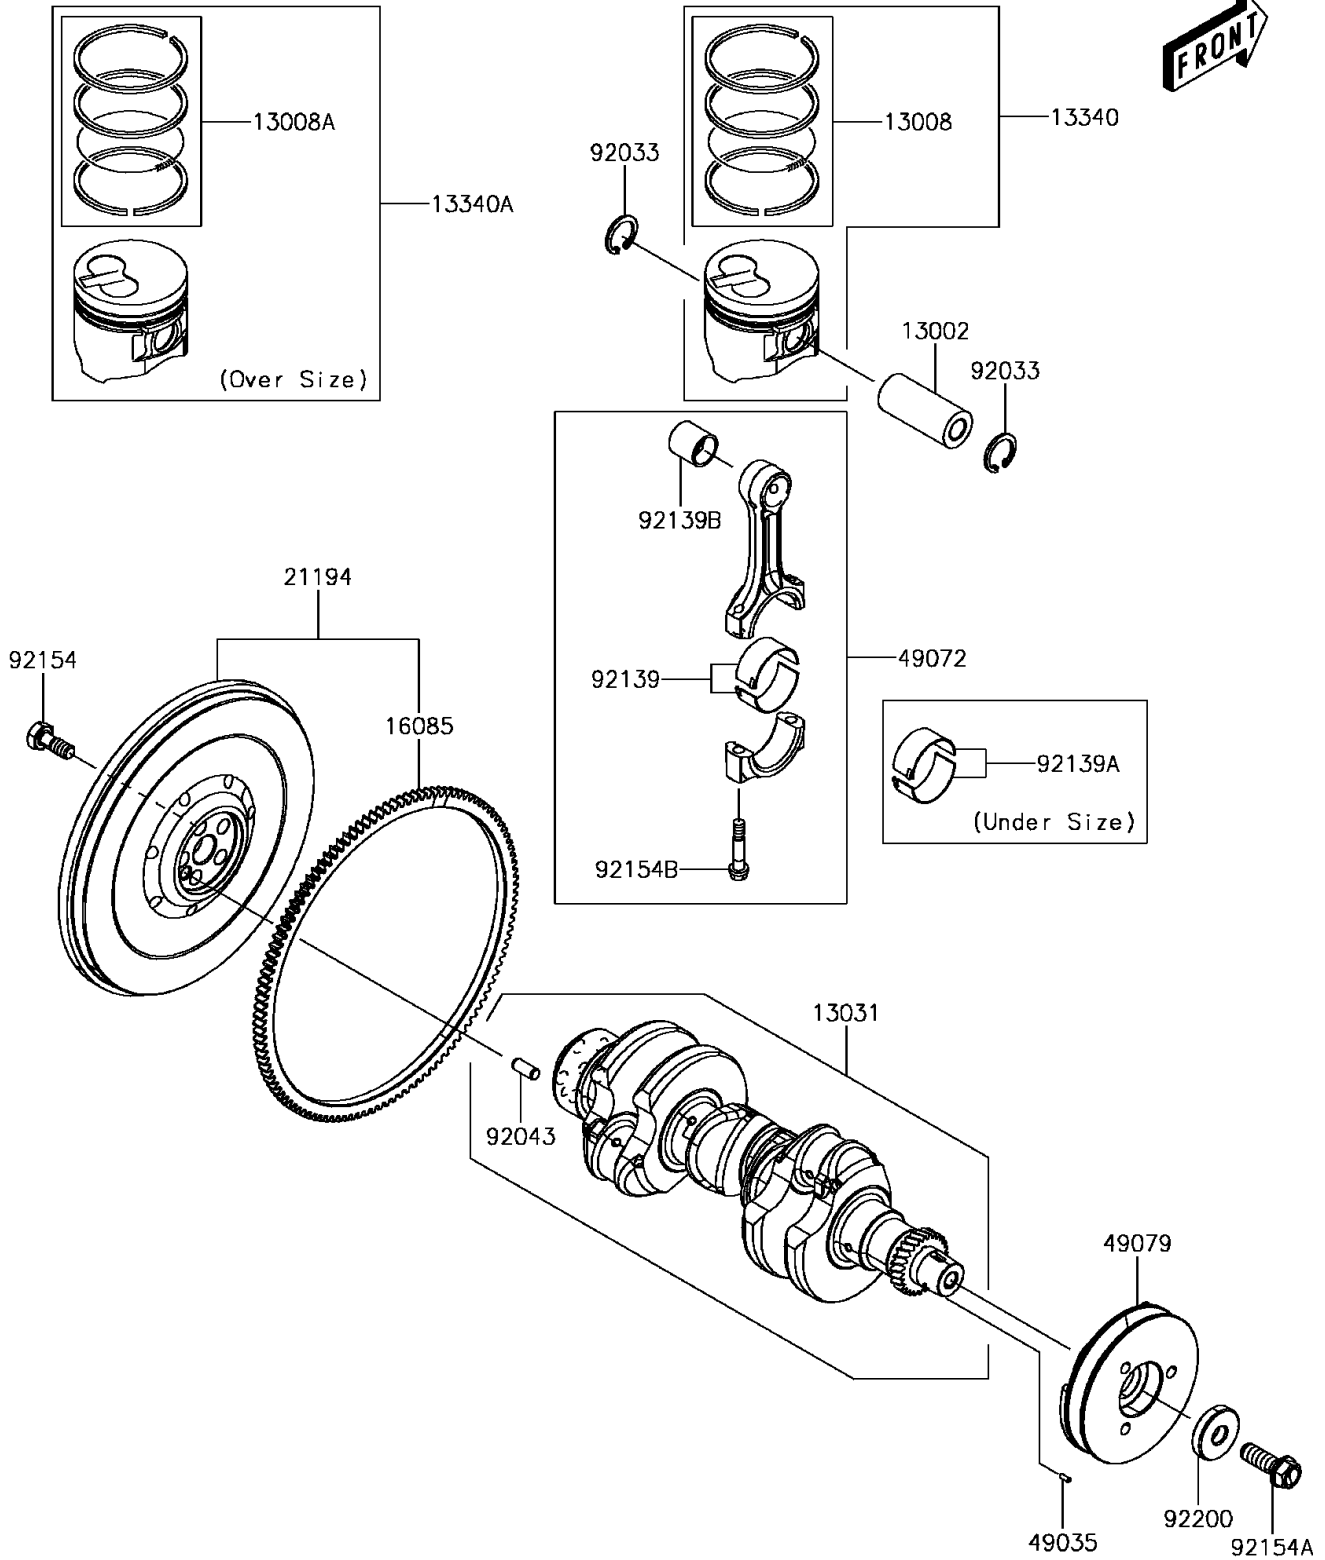

2017 MULE PRO-DX™ EPS LE DIESEL PARTS DIAGRAM

Crankshaft/Piston(s)

E1320

2017 MULE PRO-DX™ EPS LE DIESEL PARTS LIST

Crankshaft/Piston(s)

ITEM NAME	PART NUMBER	QUANTITY
PIN-PISTON (Ref # 13002)	13002-0047	3
RING-SET-PISTON,STD (Ref # 13008)	13008-0563	3
RING-SET-PISTON,O/S,0.25 (Ref # 13008A)	13008-0566	AR
CRANKSHAFT-COMP (Ref # 13031)	13031-0841	1
PISTON-ASSY-ENGINE,STD (Ref # 13340)	13340-0004	3
PISTON-ASSY-ENGINE,O/S,0.25 (Ref # 13340A)	13340-0005	AR
GEAR,RING (Ref # 16085)	16085-0655	1
FLYWHEEL-COMP (Ref # 21194)	21194-0037	1
PIN-SPRING (Ref # 49035)	49035-0017	1
ROD-COMP-CONNECTING (Ref # 49072)	49072-0001	3
PULLEY-BELT (Ref # 49079)	49079-0026	1
RING-SNAP (Ref # 92033)	92033-0774	6
PIN,8X16 (Ref # 92043)	92043-0886	1
BUSHING,STD (Ref # 92139)	92139-0860	3
BUSHING,U/S,0.25 (Ref # 92139A)	92139-0864	AR
BUSHING,PISTON PIN (Ref # 92139B)	92139-0865	3
BOLT,FLYWHEEL (Ref # 92154)	92154-1992	5
BOLT,FLANGED (Ref # 92154A)	92154-1993	1
BOLT,CONNECTING ROD (Ref # 92154B)	92154-1994	6
WASHER (Ref # 92200)	92200-1807	1