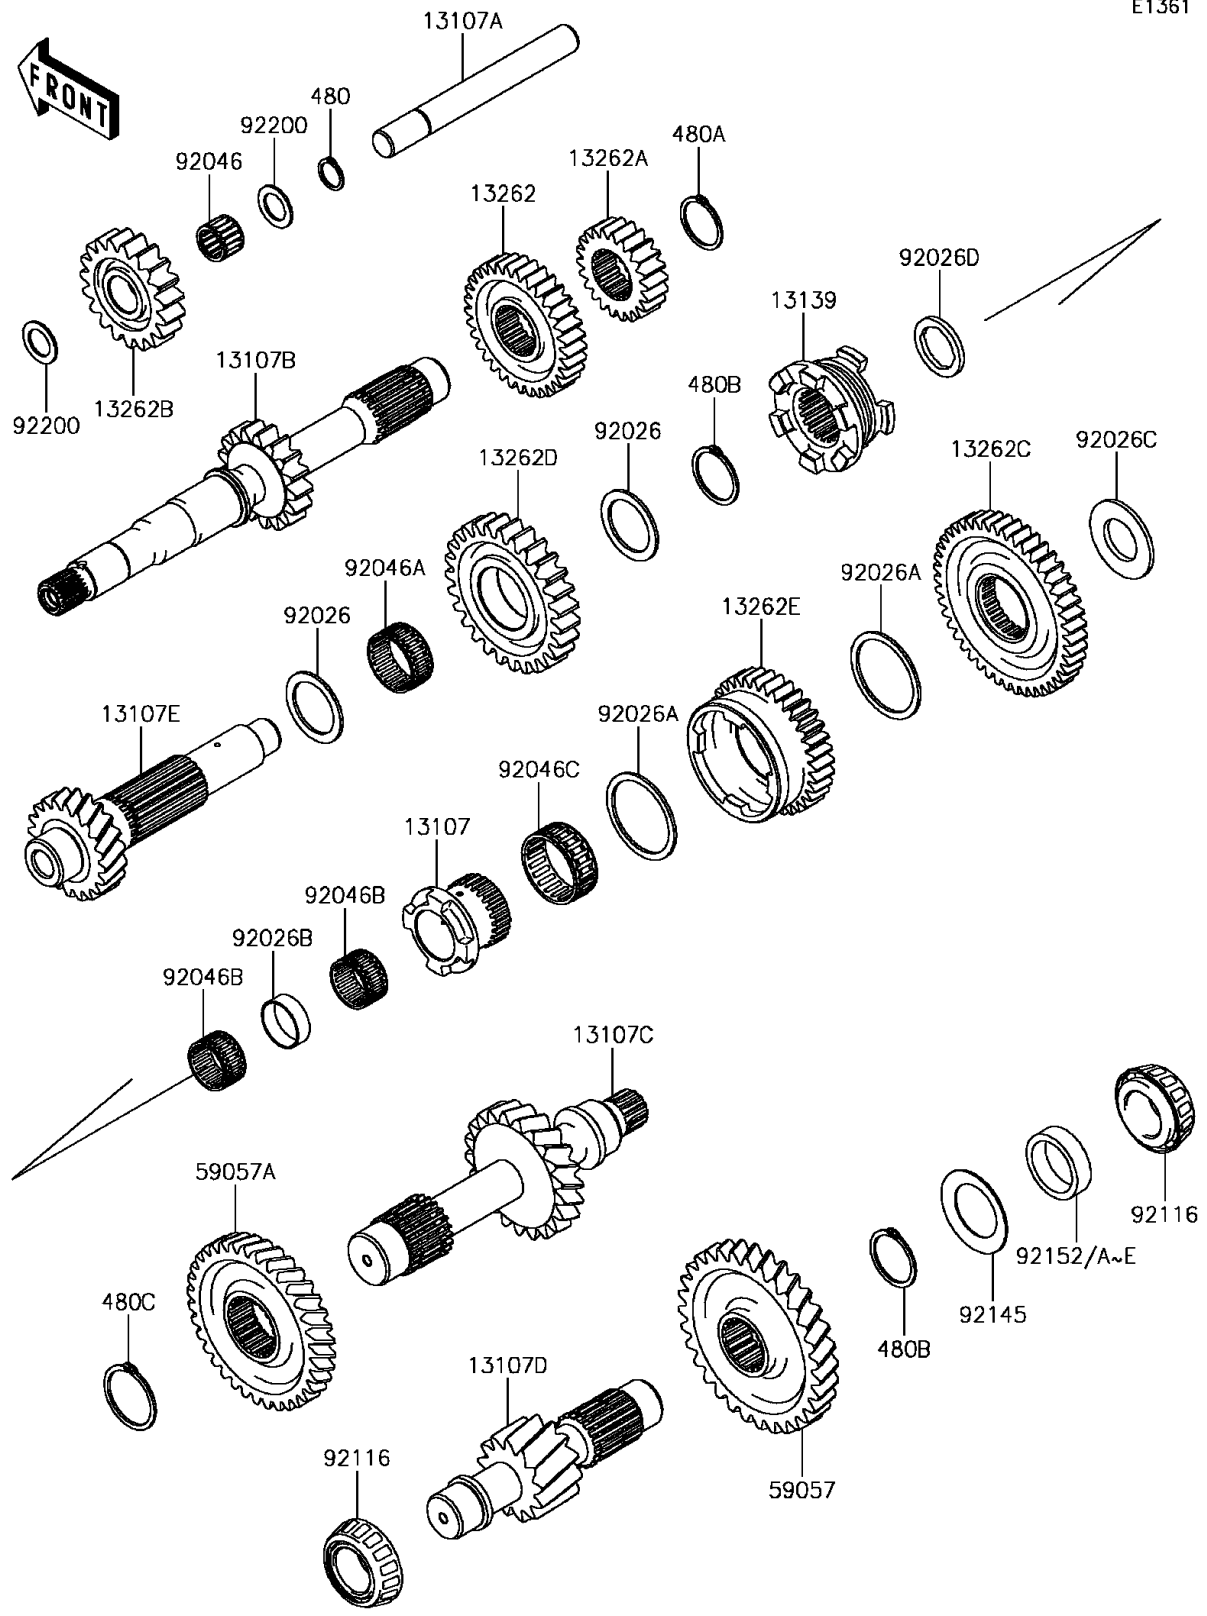

2017 MULE PRO-DX™ EPS LE DIESEL PARTS DIAGRAM

Transmission

E1361

2017 MULE PRO-DX™ EPS LE DIESEL PARTS LIST

Transmission

ITEM NAME	PART NUMBER	QUANTITY
SHAFT (Ref # 13107)	13107-0779	1
SHAFT,IDLE REV (Ref # 13107A)	13107-0780	1
SHAFT,INPUT,17T (Ref # 13107B)	13107-0782	1
SHAFT,3RD,21T (Ref # 13107C)	13107-0784	1
SHAFT,4TH,13T (Ref # 13107D)	13107-0785	1
SHAFT,COUNTER,19T (Ref # 13107E)	13107-0829	1
SHIFTER (Ref # 13139)	13139-0022	1
GEAR,INPUT HI,33T (Ref # 13262)	13262-1085	1
GEAR,INPUT LOW,22T (Ref # 13262A)	13262-1086	1
GEAR,IDLE REV,19T (Ref # 13262B)	13262-1087	1
GEAR,COUNTER LOW,45T (Ref # 13262C)	13262-1088	1
GEAR,COUNTER REV,27T (Ref # 13262D)	13262-1089	1
GEAR,COUNTER HI,34T (Ref # 13262E)	13262-1090	1
CIRCLIP-TYPE-C,18MM (Ref # 480)	480J1800	1
CIRCLIP-TYPE-C,32MM (Ref # 480A)	480J3200	1
CIRCLIP (Ref # 480B)	480J3500	2
CIRCLIP (Ref # 480C)	480J4000	1
GEAR-HELICAL,31T (Ref # 59057)	59057-0013	1
GEAR-HELICAL,3RD,36T (Ref # 59057A)	59057-0022	1
SPACER,35.2X47X2 (Ref # 92026)	92026-0765	2
SPACER,49.2X58X2 (Ref # 92026A)	92026-0766	2
SPACER,29.4X31.8X10 (Ref # 92026B)	92026-0767	1
SPACER (Ref # 92026C)	92026-0768	1
SPACER,28.2X39X3.6 (Ref # 92026D)	92026-0795	1
BEARING-NEEDLE,FMJ-182417 (Ref # 92046)	92046-0040	1
BEARING-NEEDLE,35X40X17 (Ref # 92046A)	92046-0611	1
BEARING-NEEDLE,KT283317C3 (Ref # 92046B)	92046-0621	2
BEARING-NEEDLE,HIGH GEAR (Ref # 92046C)	92046-1276	1
BEARING-ROLLER (Ref # 92116)	92116-0007	2

2017 MULE PRO-DX™ EPS LE DIESEL PARTS LIST

Transmission

ITEM NAME	PART NUMBER	QUANTITY
SPRING (Ref # 92145)	92145-1575	1
COLLAR,L=12.1 (Ref # 92152)	92152-1815	AR
COLLAR,L=12.3 (Ref # 92152A)	92152-1816	AR
COLLAR,L=12.5 (Ref # 92152B)	92152-1817	AR
COLLAR,L=12.7 (Ref # 92152C)	92152-1818	AR
COLLAR,L=12.9 (Ref # 92152D)	92152-1819	AR
COLLAR,L=13.1 (Ref # 92152E)	92152-1820	AR
WASHER,18.2X28X1.5 (Ref # 92200)	92200-0716	2