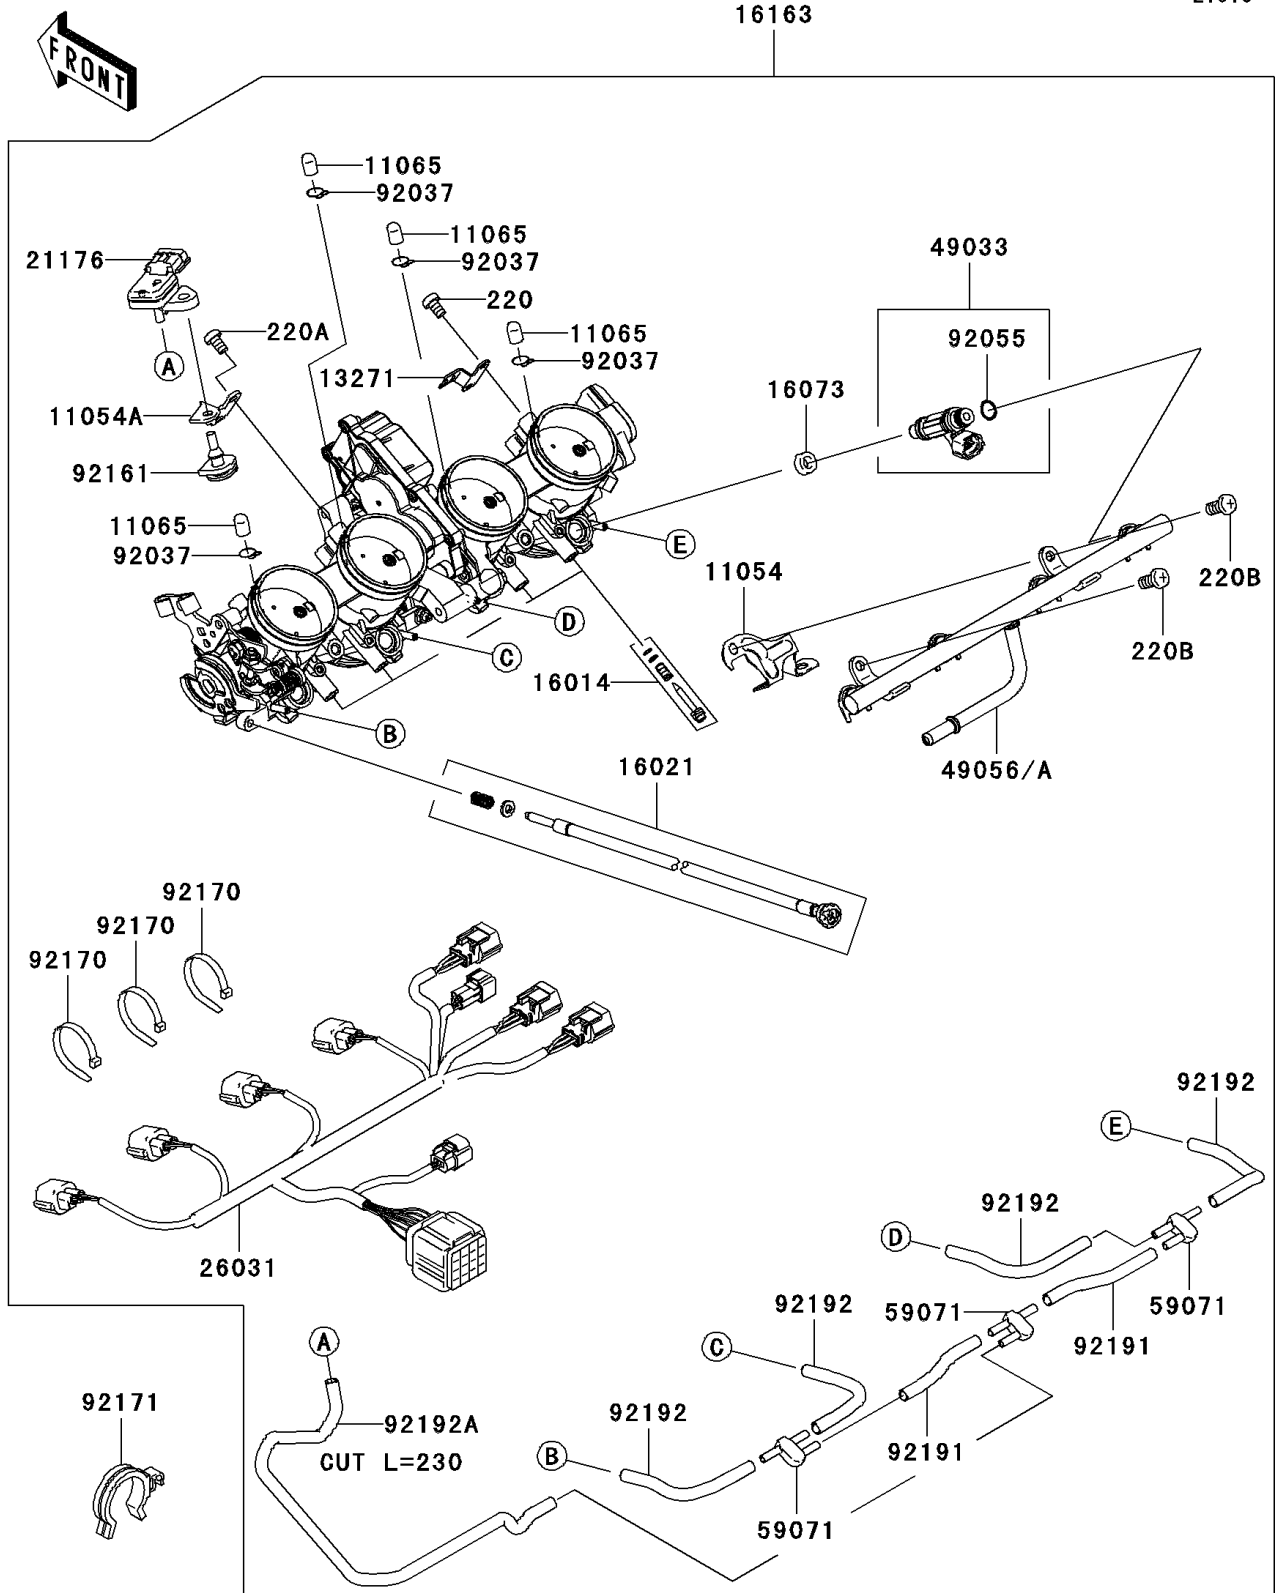

2006 Ninja® ZX™-10R PARTS DIAGRAM

Throttle

E1510

2006 Ninja® ZX™-10R PARTS LIST

Throttle

ITEM NAME	PART NUMBER	QUANTITY
SCREW-PAN-CROSS,5X6 (Ref # 220)	220D0506	2
SCREW-PAN-CROS,5X8 (Ref # 220A)	220D0508	2
SCREW-PAN-CROSS,6X12 (Ref # 220B)	220D0612	2
BRACKET (Ref # 11054)	11054-0554	1
BRACKET (Ref # 11054A)	11054-0556	1
CAP (Ref # 11065)	11065-0072	4
PLATE (Ref # 13271)	13271-0792	1
SCREW-PILOT AIR (Ref # 16014)	16014-0005	4
SCREW-THROTTLE STOP (Ref # 16021)	16021-0007	1
INSULATOR,INJECTER (Ref # 16073)	16073-1123	4
THROTTLE-ASSY (Ref # 16163)	16163-0072	1
SENSOR,PRESSURE (Ref # 21176)	21176-0058	1
HARNESS (Ref # 26031)	26031-0344	1
NOZZLE-INJECTION (Ref # 49033)	49033-0010	4
PIPE-INJECTION (Ref # 49056)	49056-0013	1
JOINT (Ref # 59071)	59071-0022	3
CLAMP,TUBE (Ref # 92037)	92037-1124	4
RING-O,INJECTION NOZZLE (Ref # 92055)	92055-1622	4
DAMPER (Ref # 92161)	92161-0041	1
CLAMP (Ref # 92170)	92170-3749	3
CLAMP (Ref # 92171)	92171-0359	1
TUBE,3.2X7.4X70 (Ref # 92191)	92191-1552	2
TUBE (Ref # 92192)	92192-0131	4
TUBE (Ref # 92192A)	92192-0351	1